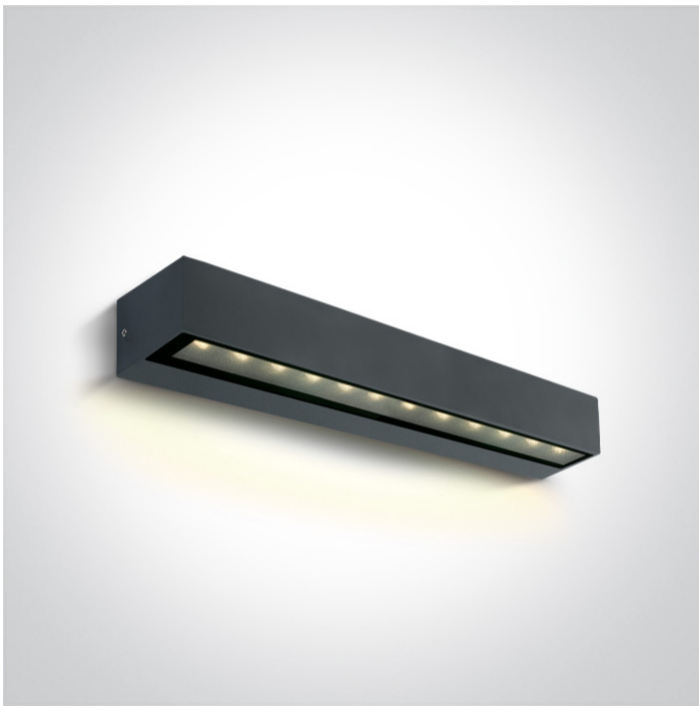

New 2023 Edition 2>Wall & Ceiling LED

67526A2/AN/W

9W Wall light, IP65.

Complete with 500mA driver.

Complies with standard EN60598-1 and any other specific standards.

Downloads

Dimensions

Physical Specification

Item Group	New 2023 Edition 2
Family	Wall & Ceiling LED
Order Code	67526A2/AN/W
Colour	Anthracite
Material	Die Cast
Shape	Rectangular
Length	380mm
Width	76mm
Height	66mm
Surface Wall	Yes
Indoor	Yes
Outdoor	Yes

Adjustable

No

Завантажено з e27.com.ua

IK Rating

7

Electrical Characteristics

Gear

Built In