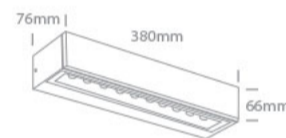

Dimensions

Physical Specification

Item Group	New 2023 Edition 2
Family	Wall & Ceiling LED
Order Code	67526A2/AN/W
Colour	Anthracite
Material	Die Cast
Shape	Rectangular
Length	380mm
Width	76mm
Height	66mm
Surface Wall	Yes
Indoor	Yes
Outdoor	Yes