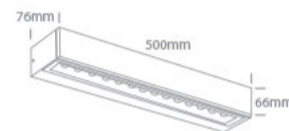

Dimensions

Physical Specification

Item Group	New 2023 Edition 2
Family	Wall & Ceiling LED
Order Code	67526A3/AN/W
Colour	Anthracite
Material	Die Cast
Shape	Rectangular
Length	500mm
Width	76mm
Height	66mm
Surface Wall	Yes
Indoor	Yes
Outdoor	Yes