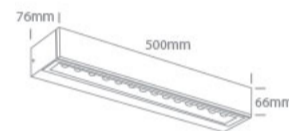

Dimensions

Physical Specification

Item Group	New 2023 Edition 2
Family	Wall & Ceiling LED
Order Code	67526A3/W/W
Colour	White
Material	Die Cast
Shape	Rectangular
Length	500mm
Width	76mm
Height	66mm
Surface Wall	Yes
Indoor	Yes
Outdoor	Yes