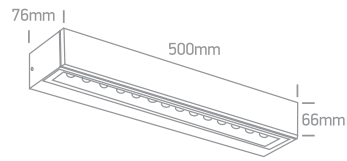

## 67526A3

230V | SMD 3030 | 13W | IP65 | Die cast  
Complete with 700mA driver.

80 CRI

**one**  
LIGHT