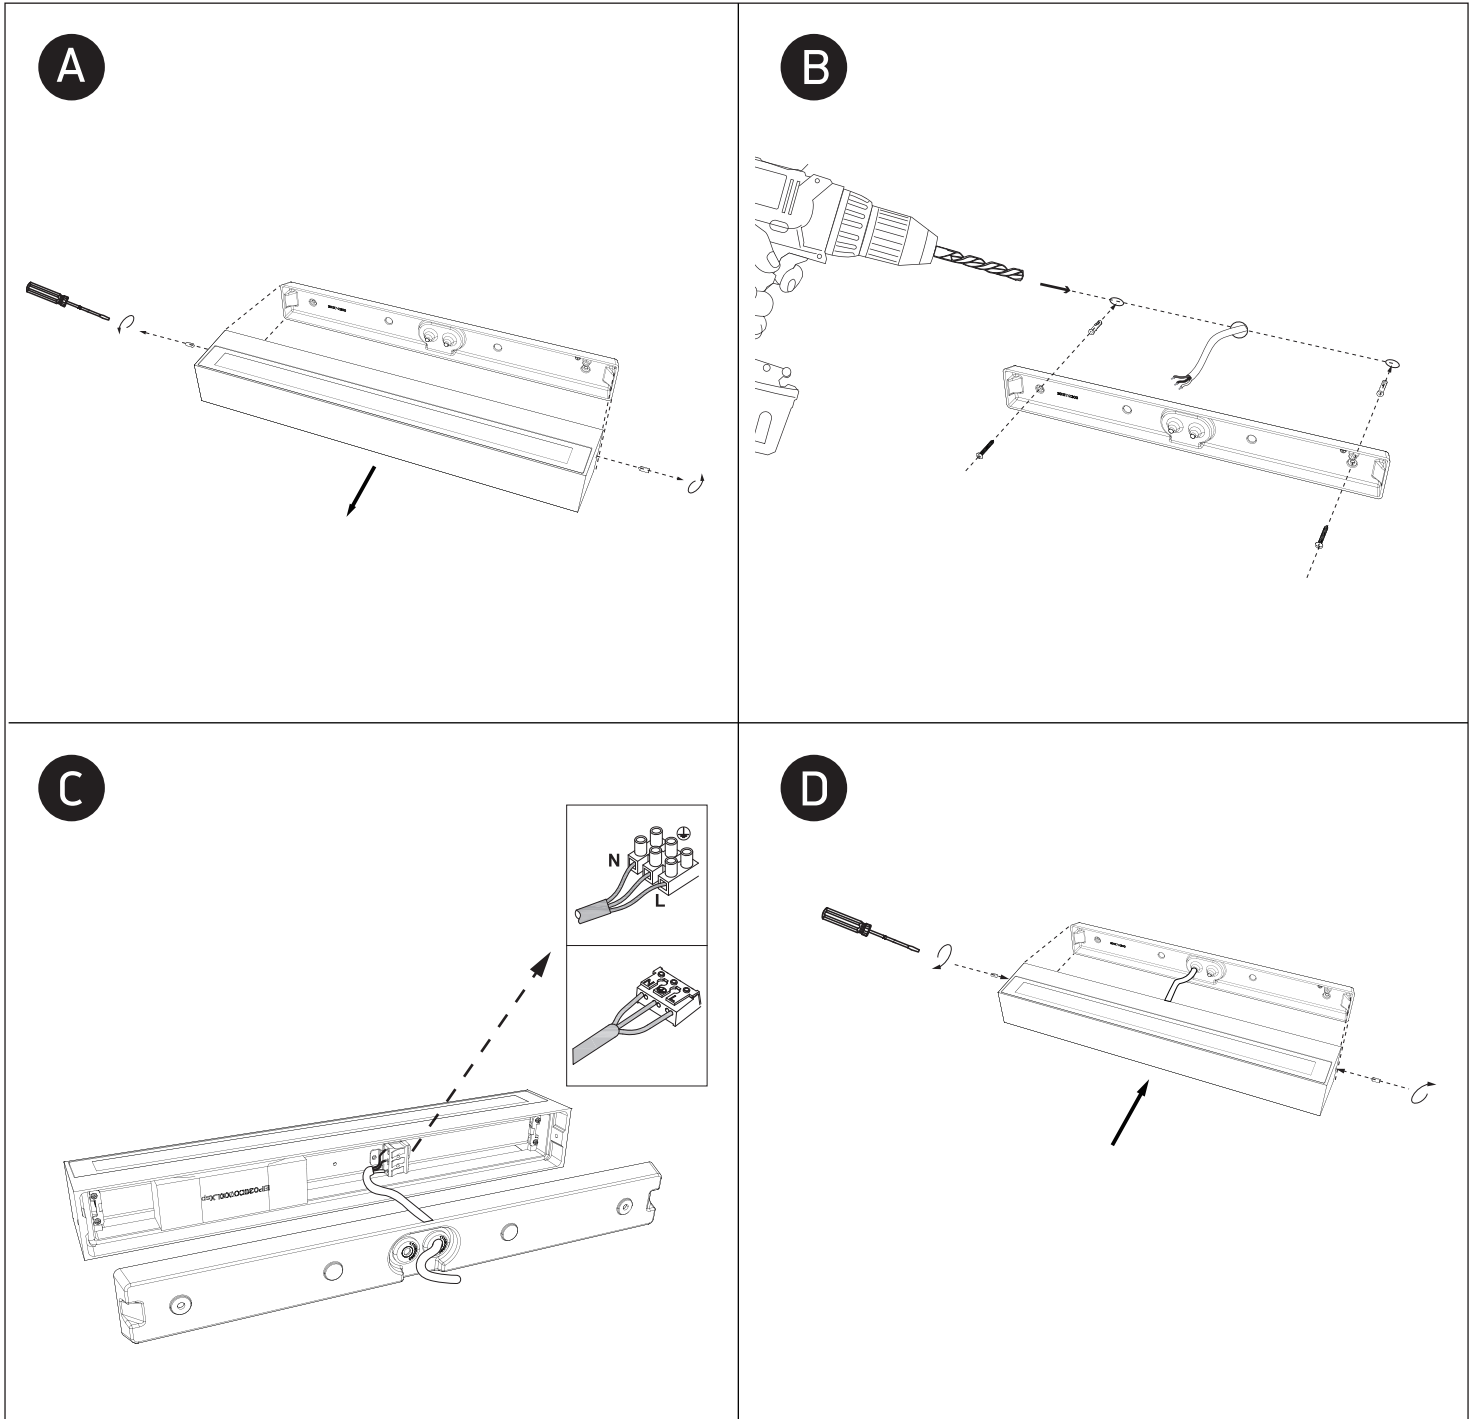

## 67526A3

230V | SMD 3030 | 13W | IP65 | Die cast  
Complete with 700mA driver.

80 CRI

**one**  
LIGHT