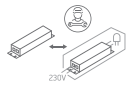

## 67526A3

230V | SMD 3030 | 13W | IP65 | Die cast  
Complete with 700mA driver.

80 CRI

**one**  
LIGHT