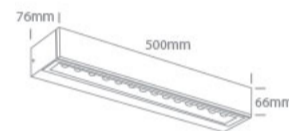

New 2023 Edition 2>Wall & Ceiling LED

67526B3/AN/W

2x13W Wall light, IP65.

Complete with 700mA driver.

Complies with standard EN60598-1 and any other specific standards.

Downloads

Dimensions

Physical Specification

| | |
|--------------|--------------------|
| Item Group | New 2023 Edition 2 |
| Family | Wall & Ceiling LED |
| Order Code | 67526B3/AN/W |
| Colour | Anthracite |
| Material | Die Cast |
| Shape | Rectangular |
| Length | 500mm |
| Width | 76mm |
| Height | 66mm |
| Surface Wall | Yes |
| Indoor | Yes |
| Outdoor | Yes |