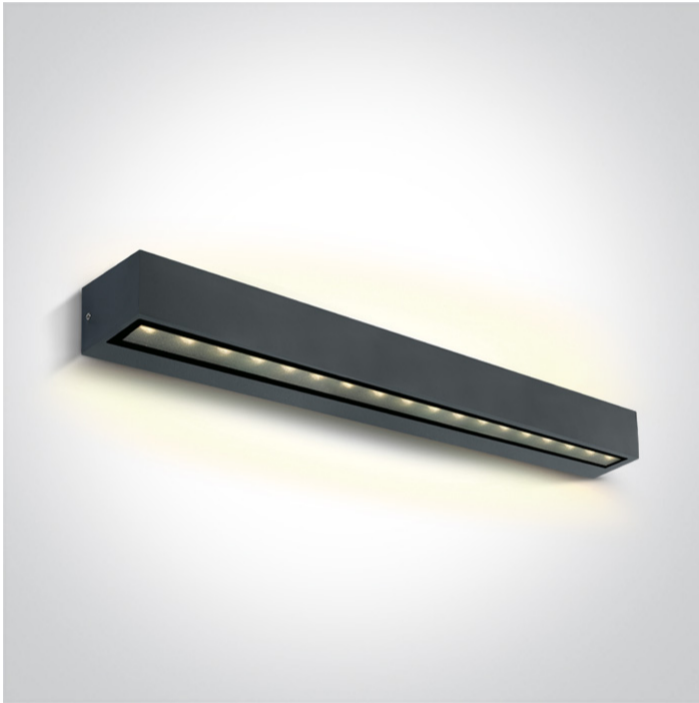

New 2023 Edition 2>Wall & Ceiling LED

67526B3/AN/W

2x13W Wall light, IP65.

Complete with 700mA driver.

Complies with standard EN60598-1 and any other specific standards.

Downloads

Dimensions

Physical Specification

| | |
|--------------|--------------------|
| Item Group | New 2023 Edition 2 |
| Family | Wall & Ceiling LED |
| Order Code | 67526B3/AN/W |
| Colour | Anthracite |
| Material | Die Cast |
| Shape | Rectangular |
| Length | 500mm |
| Width | 76mm |
| Height | 66mm |
| Surface Wall | Yes |
| Indoor | Yes |
| Outdoor | Yes |

Adjustable

No

Завантажено з e27.com.ua

IK Rating

7

Electrical Characteristics

Gear

Built In