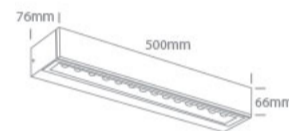

New 2023 Edition 2>Wall & Ceiling LED

67526B3/W/W

2x13W Wall light, IP65.

Complete with 700mA driver.

Complies with standard EN60598-1 and any other specific standards.

Downloads

Dimensions

Physical Specification

Item Group	New 2023 Edition 2
Family	Wall & Ceiling LED
Order Code	67526B3/W/W
Colour	White
Material	Die Cast
Shape	Rectangular
Length	500mm
Width	76mm
Height	66mm
Surface Wall	Yes
Indoor	Yes
Outdoor	Yes