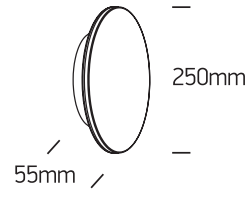

INSTALLATION MANUAL

67352

230V | SMD 2835 | 15W | IP65 | Dimmable | Aluminium + PC
Complete with 190mA dimmable driver.

80 CRI

one
LIGHT

Warnings:

1. Make sure that the product is installed properly before connecting to electricity.
2. Do not cover the fitting.
3. Maintenance and installation should only be carried out by a professional electrician.