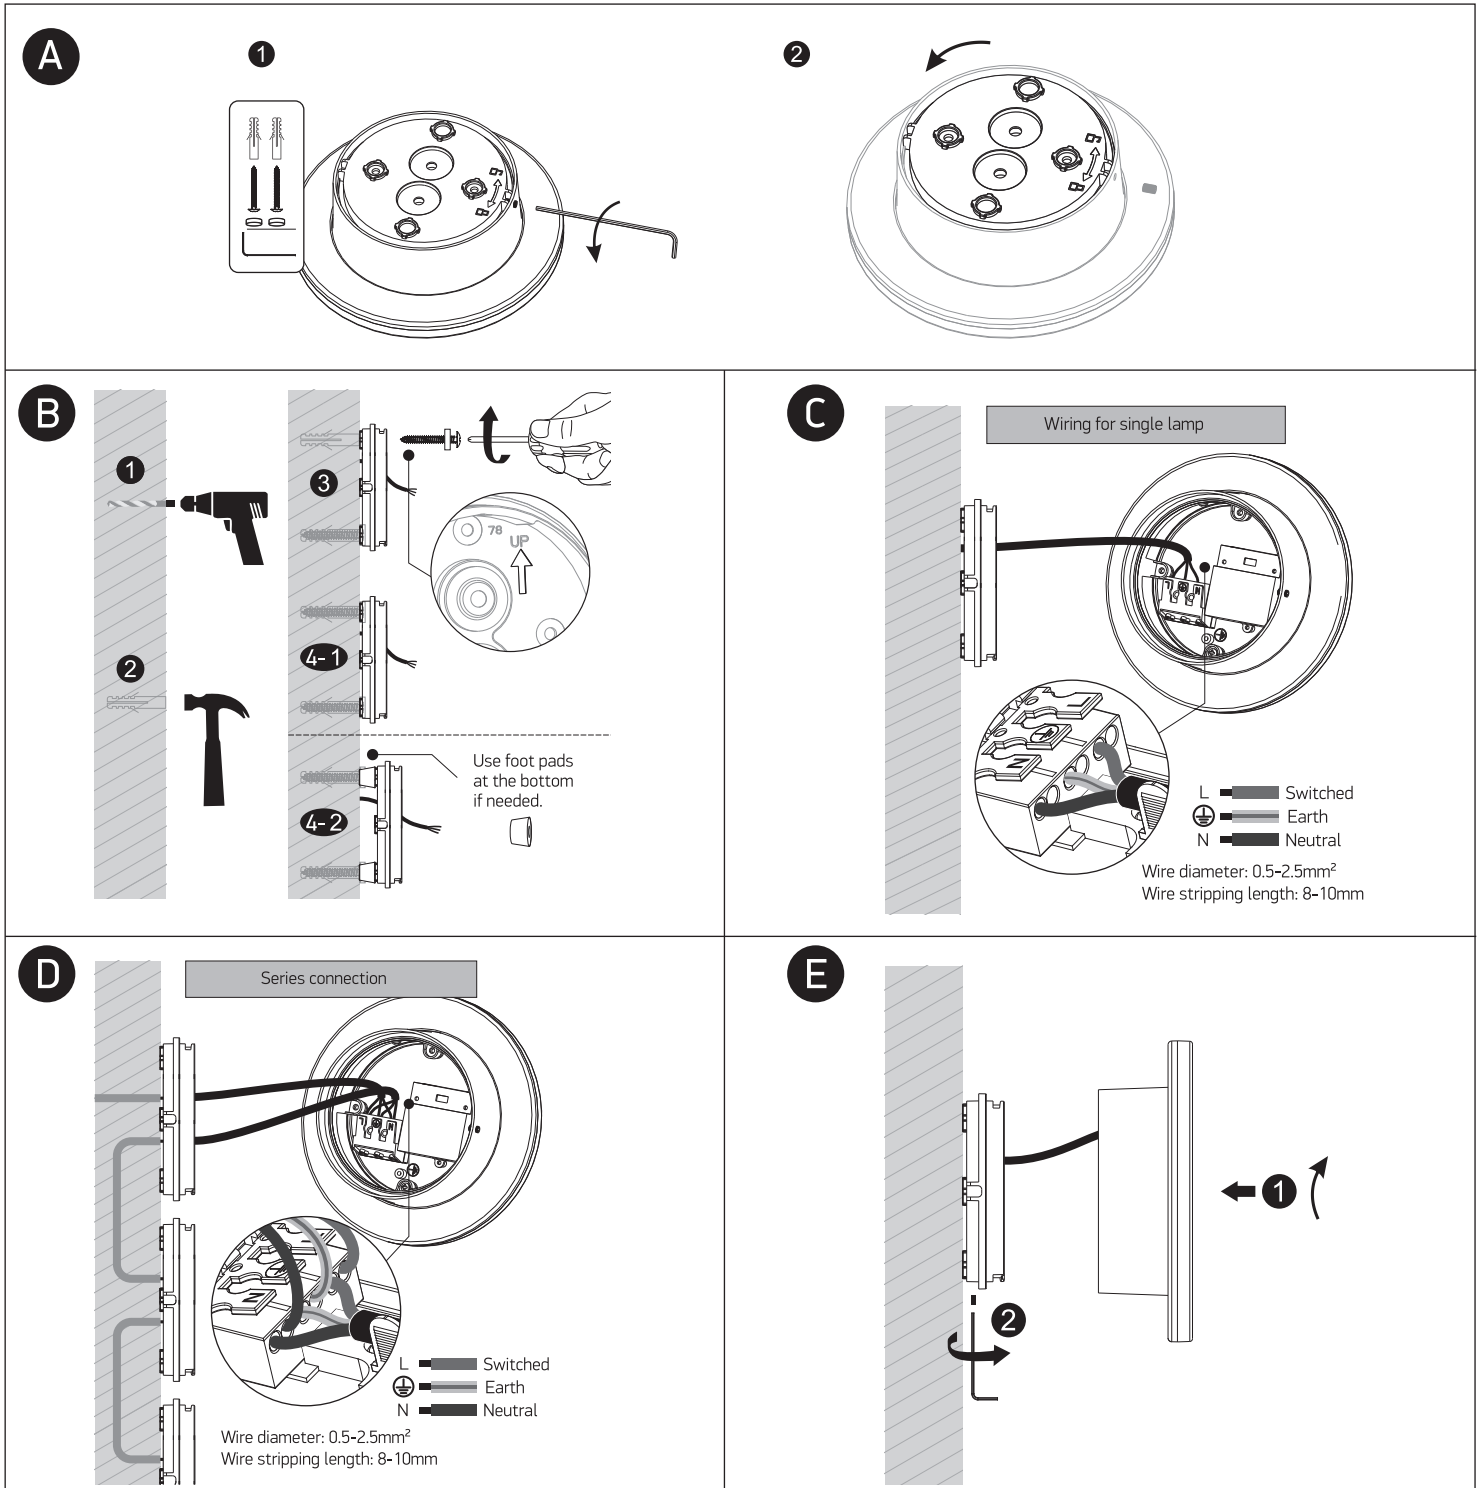

INSTALLATION MANUAL

67352

230V | SMD 2835 | 15W | IP65 | Dimmable | Aluminium + PC
Complete with 190mA dimmable driver.

80 CRI

one
LIGHT

Warnings:

1. Make sure that the product is installed properly before connecting to electricity.
2. Do not cover the fitting.
3. Maintenance and installation should only be carried out by a professional electrician.