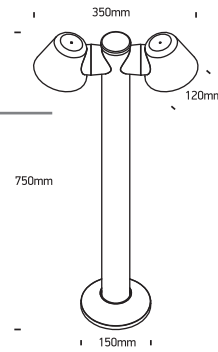

INSTALLATION MANUAL

67534C

100-240V | MR16 | GU10 | 2x6W | IP65 | ABS + PC

Warnings:

1. Make sure that the product is installed properly before connecting to electricity.
2. Do not cover the fitting.
3. Maintenance and installation should only be carried out by a professional electrician.