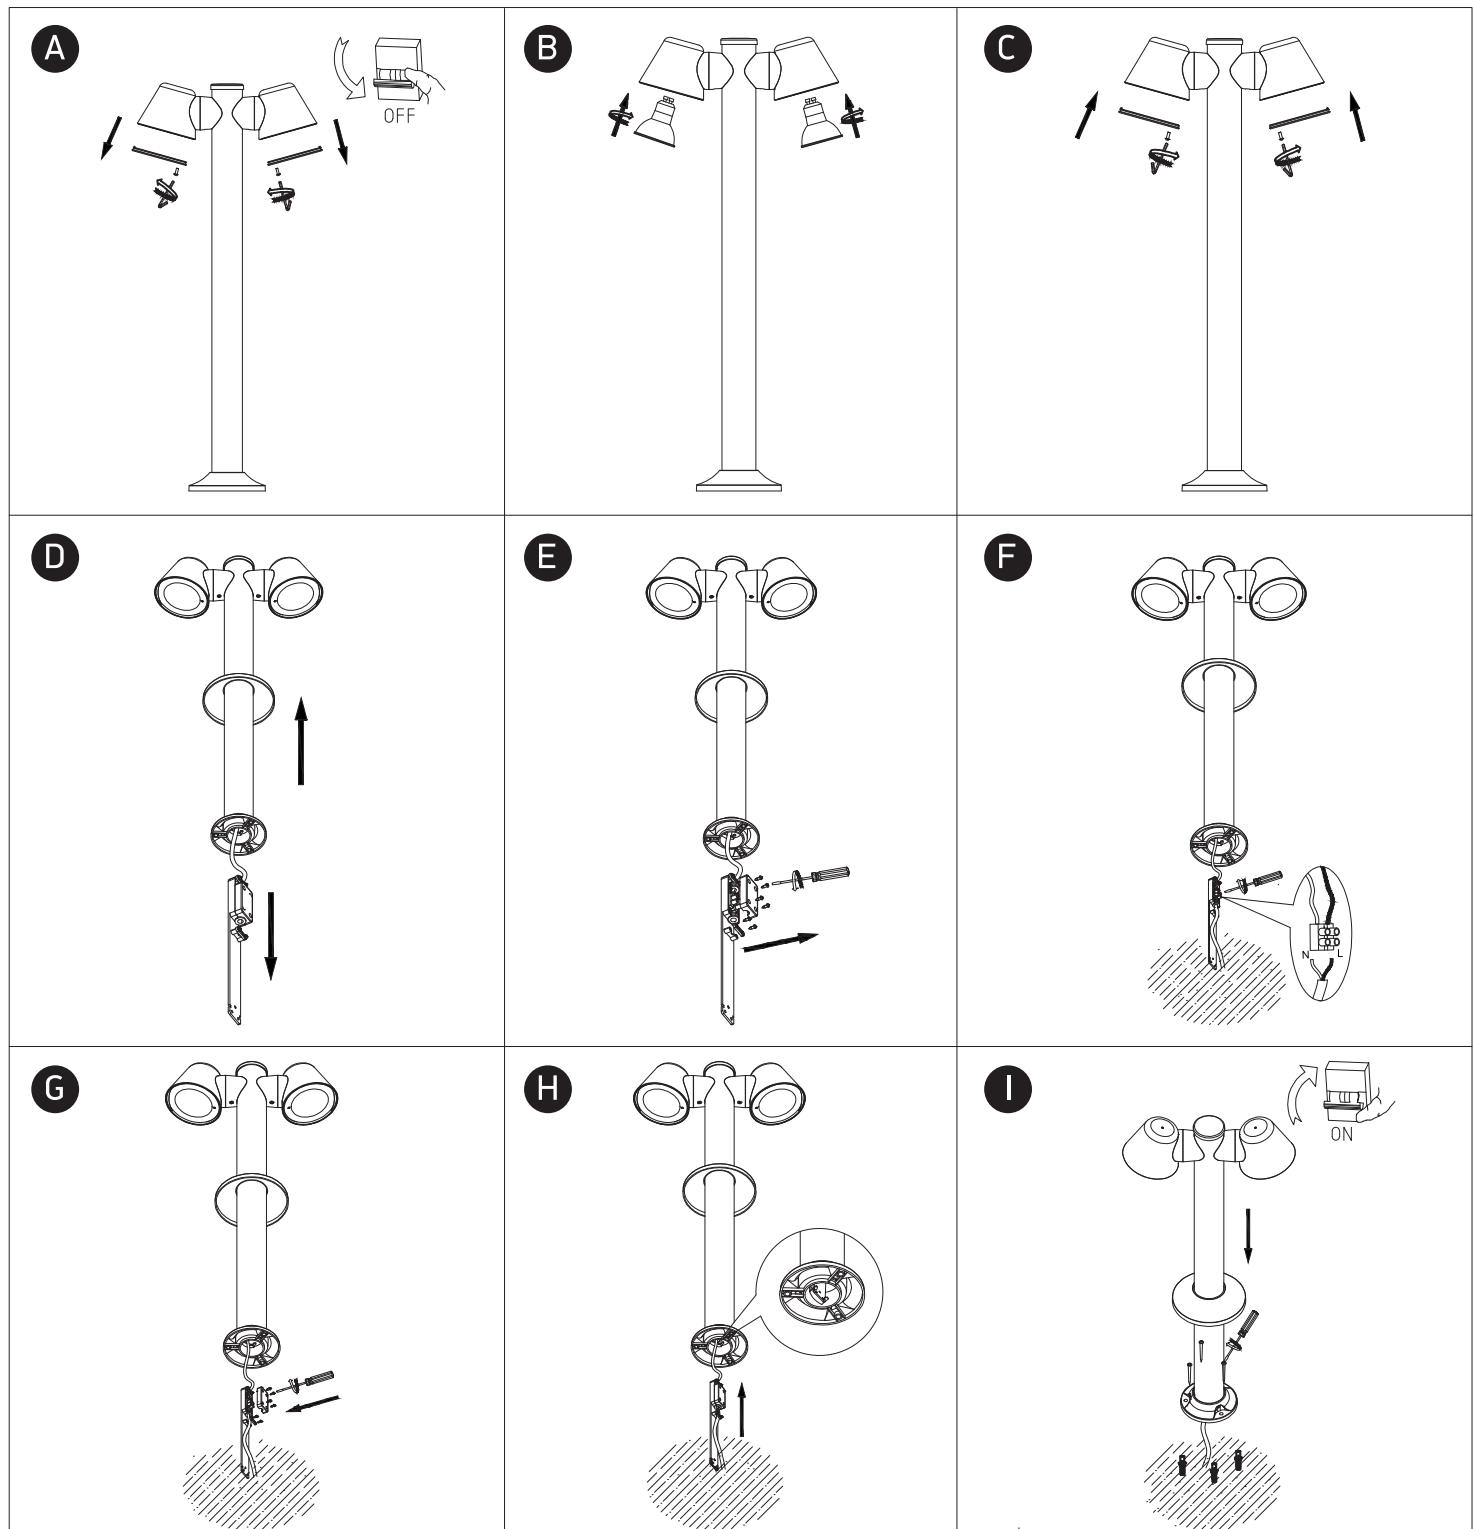

INSTALLATION MANUAL

67534C

100-240V | MR16 | GU10 | 2x6W | IP65 | ABS + PC

Warnings:

1. Make sure that the product is installed properly before connecting to electricity.
2. Do not cover the fitting.
3. Maintenance and installation should only be carried out by a professional electrician.