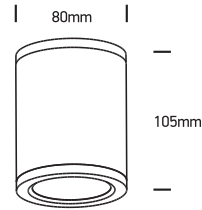

INSTALLATION MANUAL

67138C

ecolight

Ra>80

100-240V | 6W | IP54 | Die cast
Complete with driver.

one
LIGHT

Warnings:

1. Make sure that the product is installed properly before connecting to electricity.
2. Do not cover the fitting.
3. Maintenance and installation should only be carried out by a professional electrician.