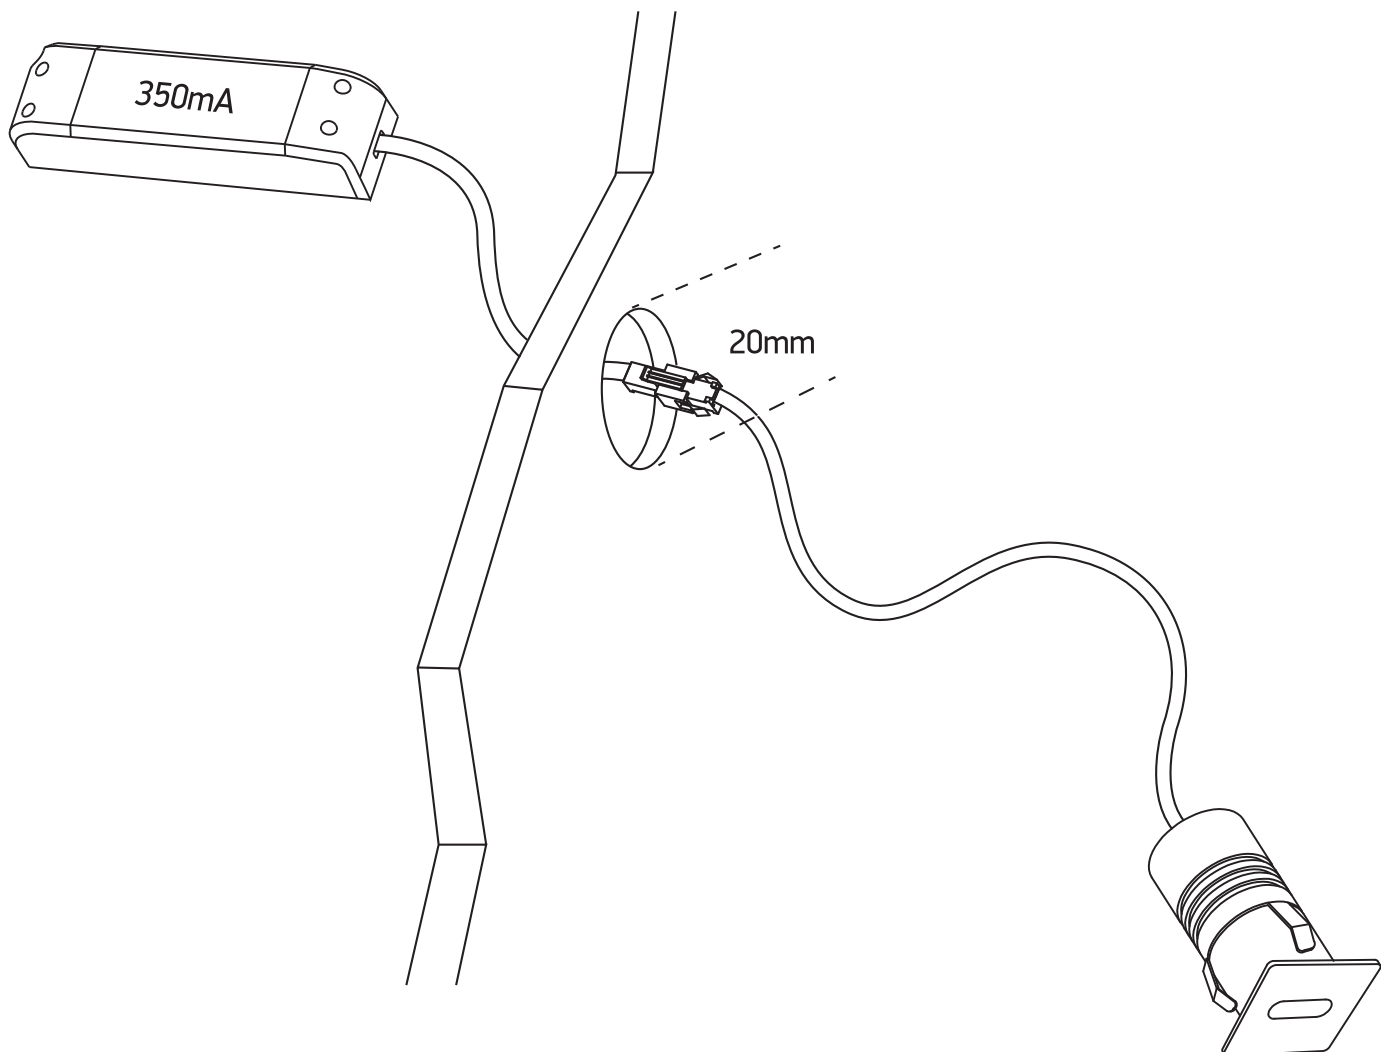

INSTALLATION MANUAL

68004B

ecolight

80
CRI

350mA | 1W | IP20 | Die cast
Requires 350mA driver.

Warnings:

1. Make sure that the product is installed properly before connecting to electricity.
2. Do not cover the fitting.
3. Maintenance and installation should only be carried out by a professional electrician.