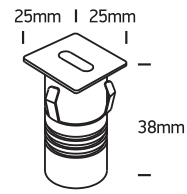

INSTALLATION MANUAL

68004B

ecolight

80
CRI

350mA | 1W | IP20 | Die cast
Requires 350mA driver.

Warnings:

1. Make sure that the product is installed properly before connecting to electricity.
2. Do not cover the fitting.
3. Maintenance and installation should only be carried out by a professional electrician.