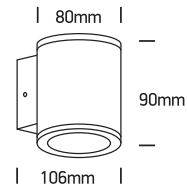

INSTALLATION MANUAL

67138E

ecolight

100-240V | COB LED | 6W | IP54 | Die cast
Complete with 500mA driver.

80
CRI

Warnings:

1. Make sure that the product is installed properly before connecting to electricity.
2. Do not cover the fitting.
3. Maintenance and installation should only be carried out by a professional electrician.