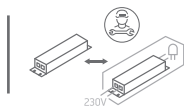

INSTALLATION MANUAL

67138E

ecolight

100-240V | COB LED | 6W | IP54 | Die cast
Complete with 500mA driver.

80
CRI

Warnings:

1. Make sure that the product is installed properly before connecting to electricity.
2. Do not cover the fitting.
3. Maintenance and installation should only be carried out by a professional electrician.