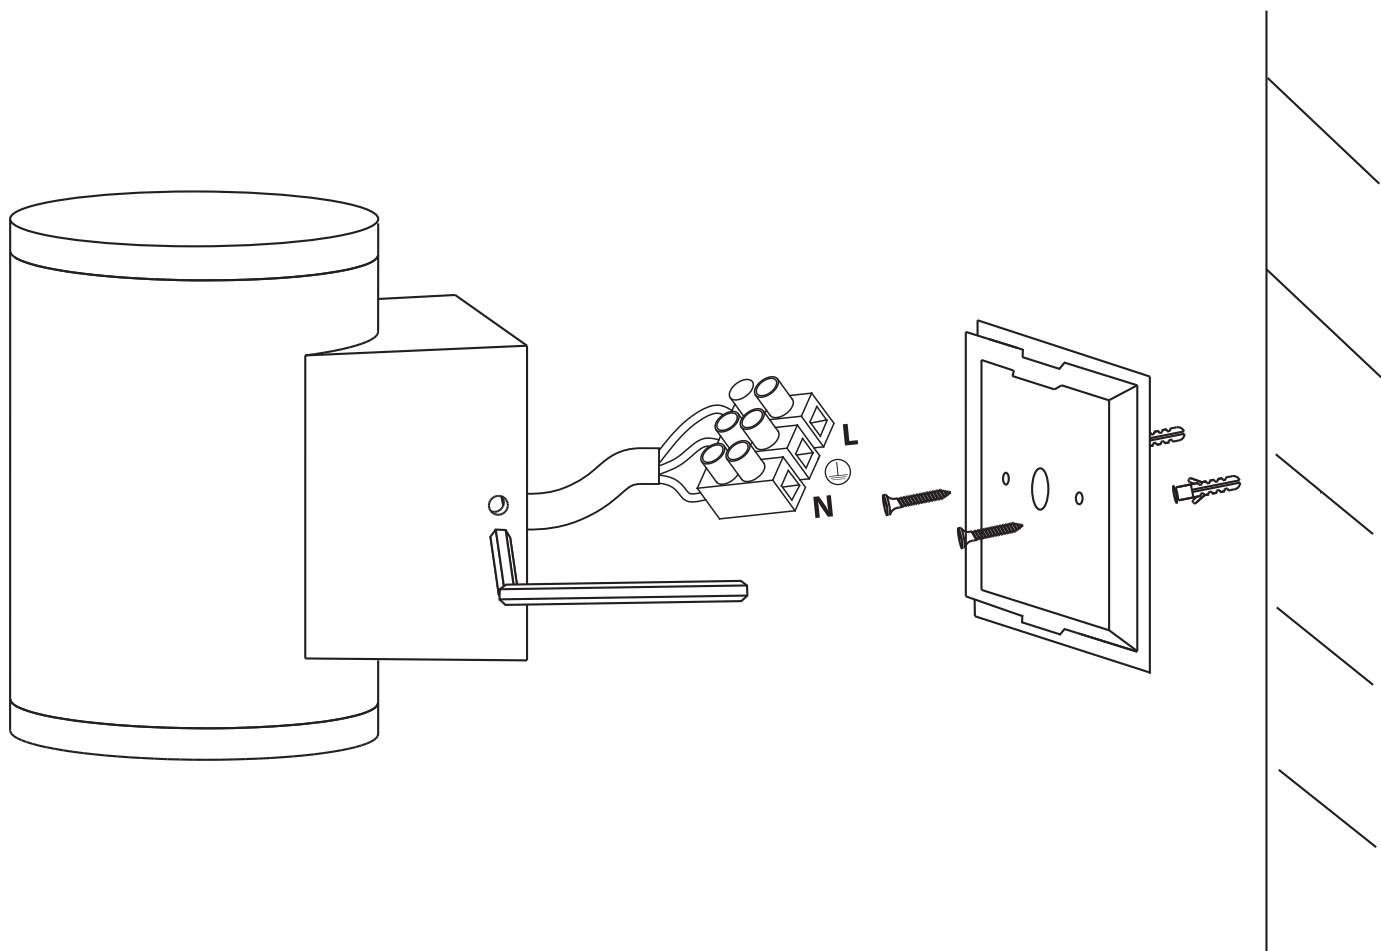

INSTALLATION MANUAL

67138E

ecolight

100-240V | COB LED | 6W | IP54 | Die cast
Complete with 500mA driver.

80
CRI

Warnings:

1. Make sure that the product is installed properly before connecting to electricity.
2. Do not cover the fitting.
3. Maintenance and installation should only be carried out by a professional electrician.