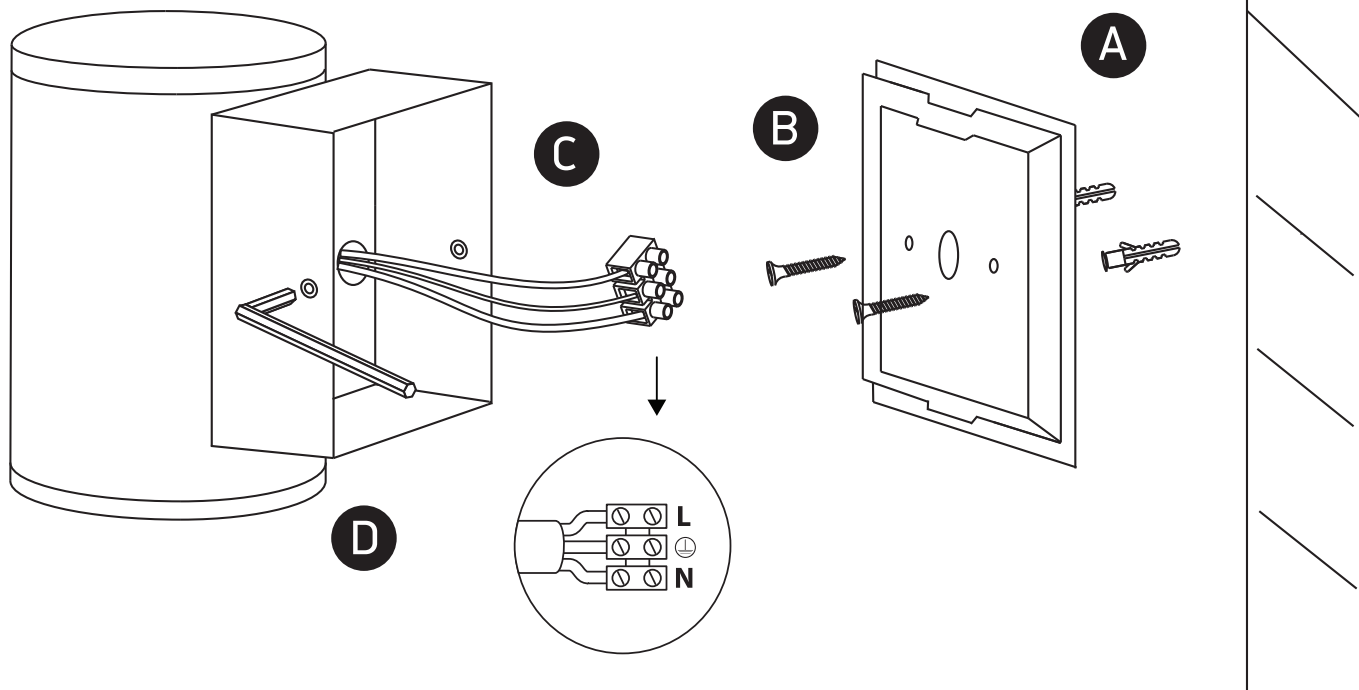

INSTALLATION MANUAL

67138EL

ecolight

80
CRI

230V | COB LED | 20W | IP65 | Die cast
AC LED.

one
LIGHT

Warnings:

1. Make sure that the product is installed properly before connecting to electricity.
2. Do not cover the fitting.
3. Maintenance and installation should only be carried out by a professional electrician.