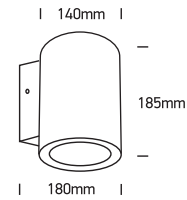

INSTALLATION MANUAL

67138EL

ecolight

80
CRI

230V | COB LED | 20W | IP65 | Die cast
AC LED.

one
LIGHT

Warnings:

1. Make sure that the product is installed properly before connecting to electricity.
2. Do not cover the fitting.
3. Maintenance and installation should only be carried out by a professional electrician.