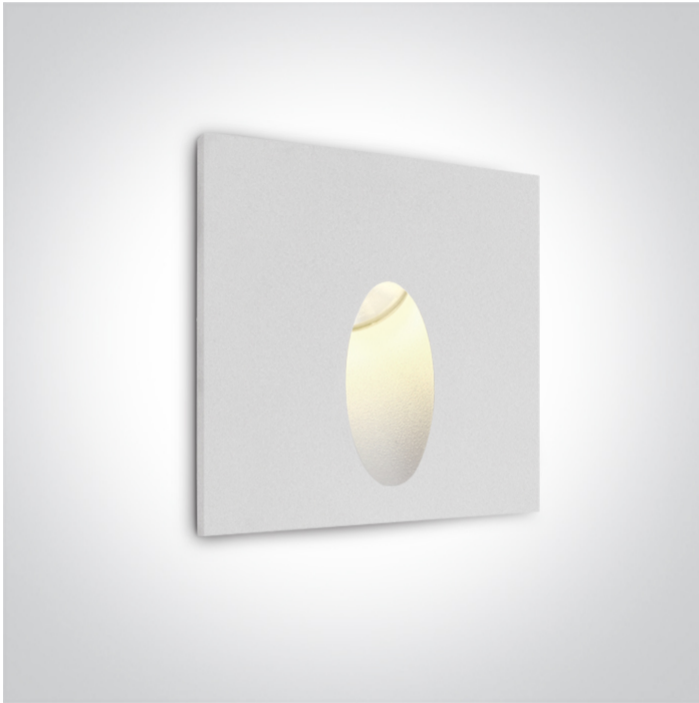

19 Wall Recessed &amp; Inground&gt;Indoor/Outdoor Dark Light Wall Recessed

68032/W/W

3W LED recessed wall light, IP54, ideal for, indoor and outdoor, corridors and stairs illumination.

Complete with driver.

## Physical Specification

Item Group	19 Wall Recessed & Inground
Family	Indoor/Outdoor Dark Light Wall Recessed
Order Code	68032/W/W
Colour	White
Material	Aluminium
Shape	Rectangular
Length	70mm
Width	70mm
Height	45mm
Cutout Hole Diameter	52mm
Recessed wall	Yes
Depth Required	110mm Concrete 50mm Gypsum