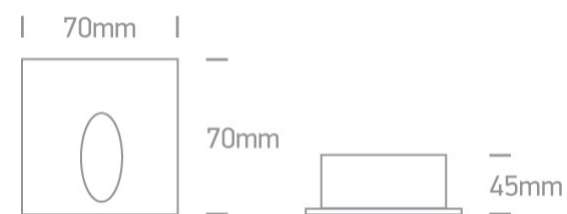

## Dimensions

## Physical Specification

Item Group	19 Wall Recessed & Inground
Family	Indoor/Outdoor Dark Light Wall Recessed
Order Code	68032/W/W
Colour	White
Material	Aluminium
Shape	Rectangular
Length	70mm
Width	70mm
Height	45mm
Cutout Hole Diameter	52mm
Recessed wall	Yes
Depth Required	110mm Concrete 50mm Gypsum