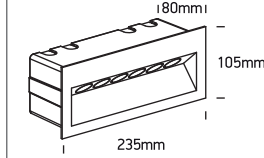

INSTALLATION MANUAL

68046, 68048, 68050

ecolight

Complete with LED driver
Supplied with box for concrete installation

68046: 100-240V | 2x1W | IP65 | Die cast | Recessed

68048: 100-240V | 4x1W | IP65 | Die cast | Recessed

68050: 100-240V | 6x1W | IP65 | Die cast | Recessed

one
LIGHT

Warnings:

1. Make sure that the product is installed properly before connecting to electricity.
2. Do not cover the fitting.
3. Maintenance and installation should only be carried out by a professional electrician.