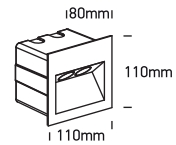

INSTALLATION MANUAL

68046, 68048, 68050

ecolight

Complete with LED driver
Supplied with box for concrete installation

68046: 100-240V | 2x1W | IP65 | Die cast | Recessed

68048: 100-240V | 4x1W | IP65 | Die cast | Recessed

68050: 100-240V | 6x1W | IP65 | Die cast | Recessed

one
LIGHT

Warnings:

1. Make sure that the product is installed properly before connecting to electricity.
2. Do not cover the fitting.
3. Maintenance and installation should only be carried out by a professional electrician.