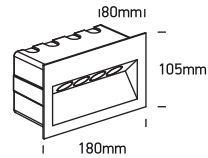

INSTALLATION MANUAL

68046, 68048, 68050

ecolight

Complete with LED driver
Supplied with box for concrete installation

68046: 100-240V | 2x1W | IP65 | Die cast | Recessed

68048: 100-240V | 4x1W | IP65 | Die cast | Recessed

68050: 100-240V | 6x1W | IP65 | Die cast | Recessed

one
LIGHT

Warnings:

1. Make sure that the product is installed properly before connecting to electricity.
2. Do not cover the fitting.
3. Maintenance and installation should only be carried out by a professional electrician.