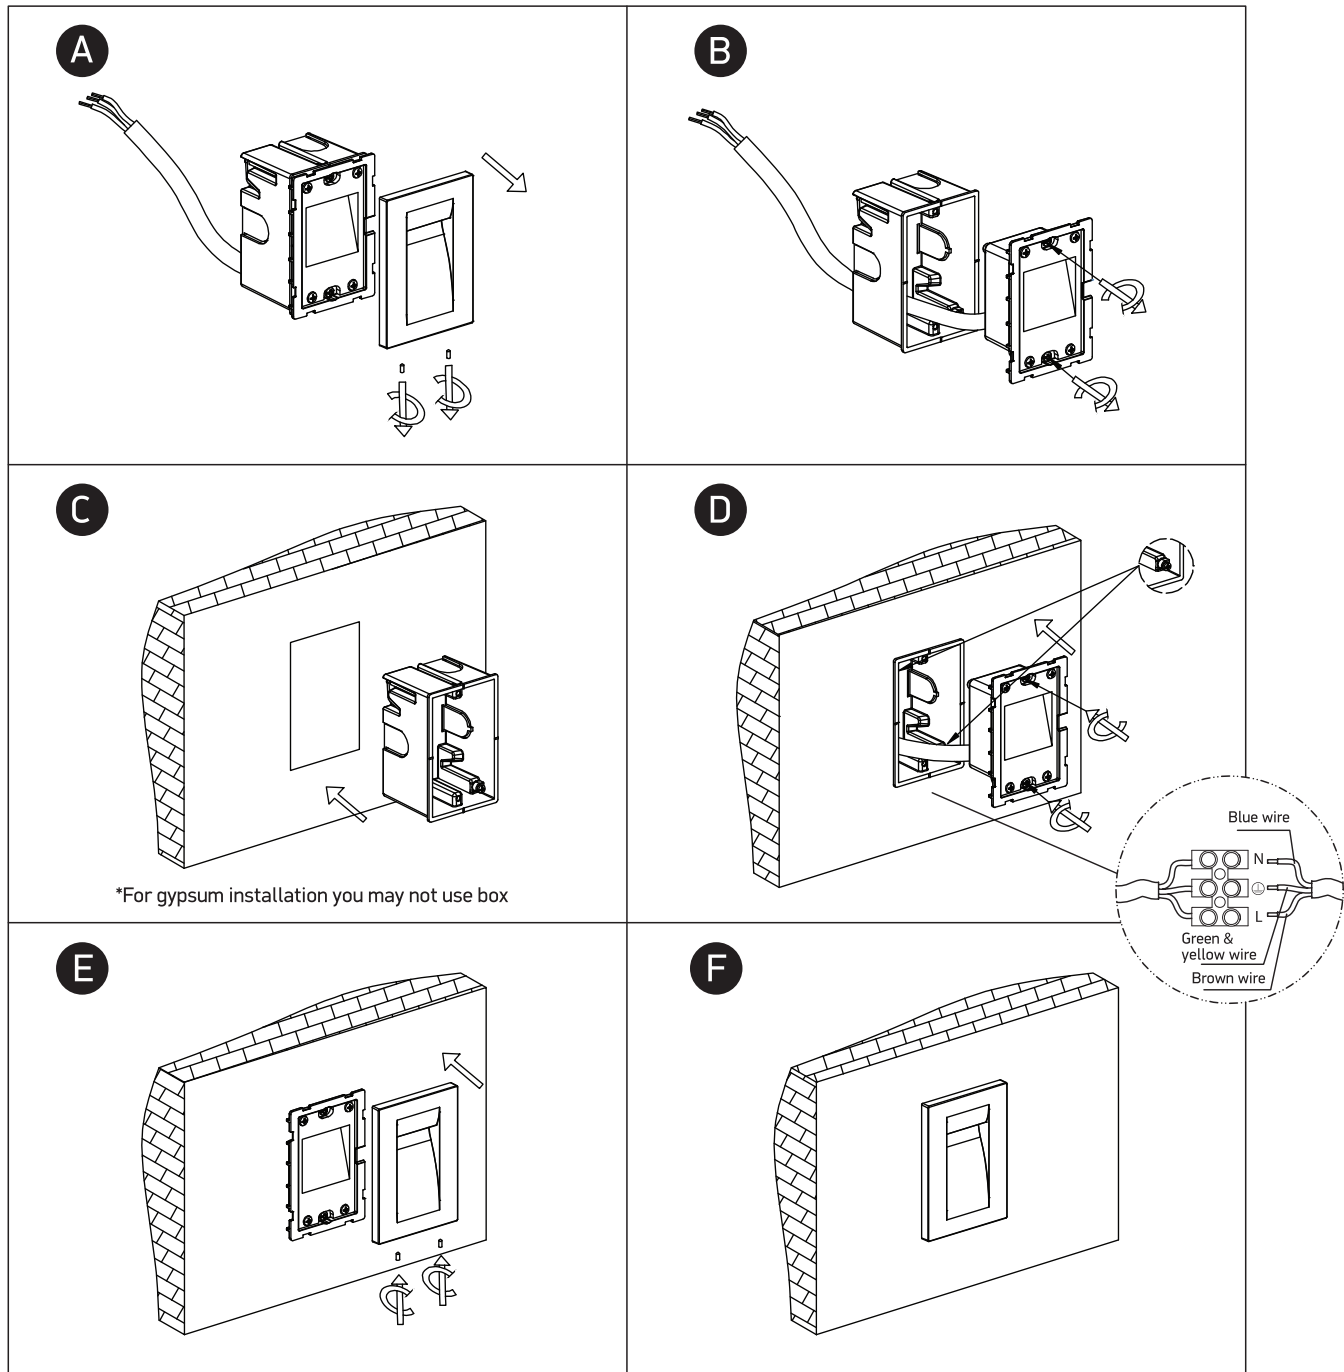

INSTALLATION MANUAL

68062

ecolight
80
CRI

100-240V | 3,6W | IP65 | Die cast

 Complete with driver.
 Supplied with box for
 concrete installation.

one
LIGHT

Warnings:

1. Make sure that the product is installed properly before connecting to electricity.
2. Do not cover the fitting.
3. Maintenance and installation should only be carried out by a professional electrician.