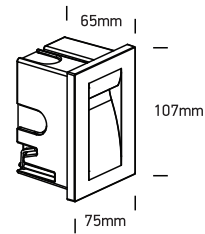

INSTALLATION MANUAL

68062

ecolight
80
CRI

100-240V | 3,6W | IP65 | Die cast

 Complete with driver.
 Supplied with box for
 concrete installation.

one
LIGHT

Warnings:

1. Make sure that the product is installed properly before connecting to electricity.
2. Do not cover the fitting.
3. Maintenance and installation should only be carried out by a professional electrician.