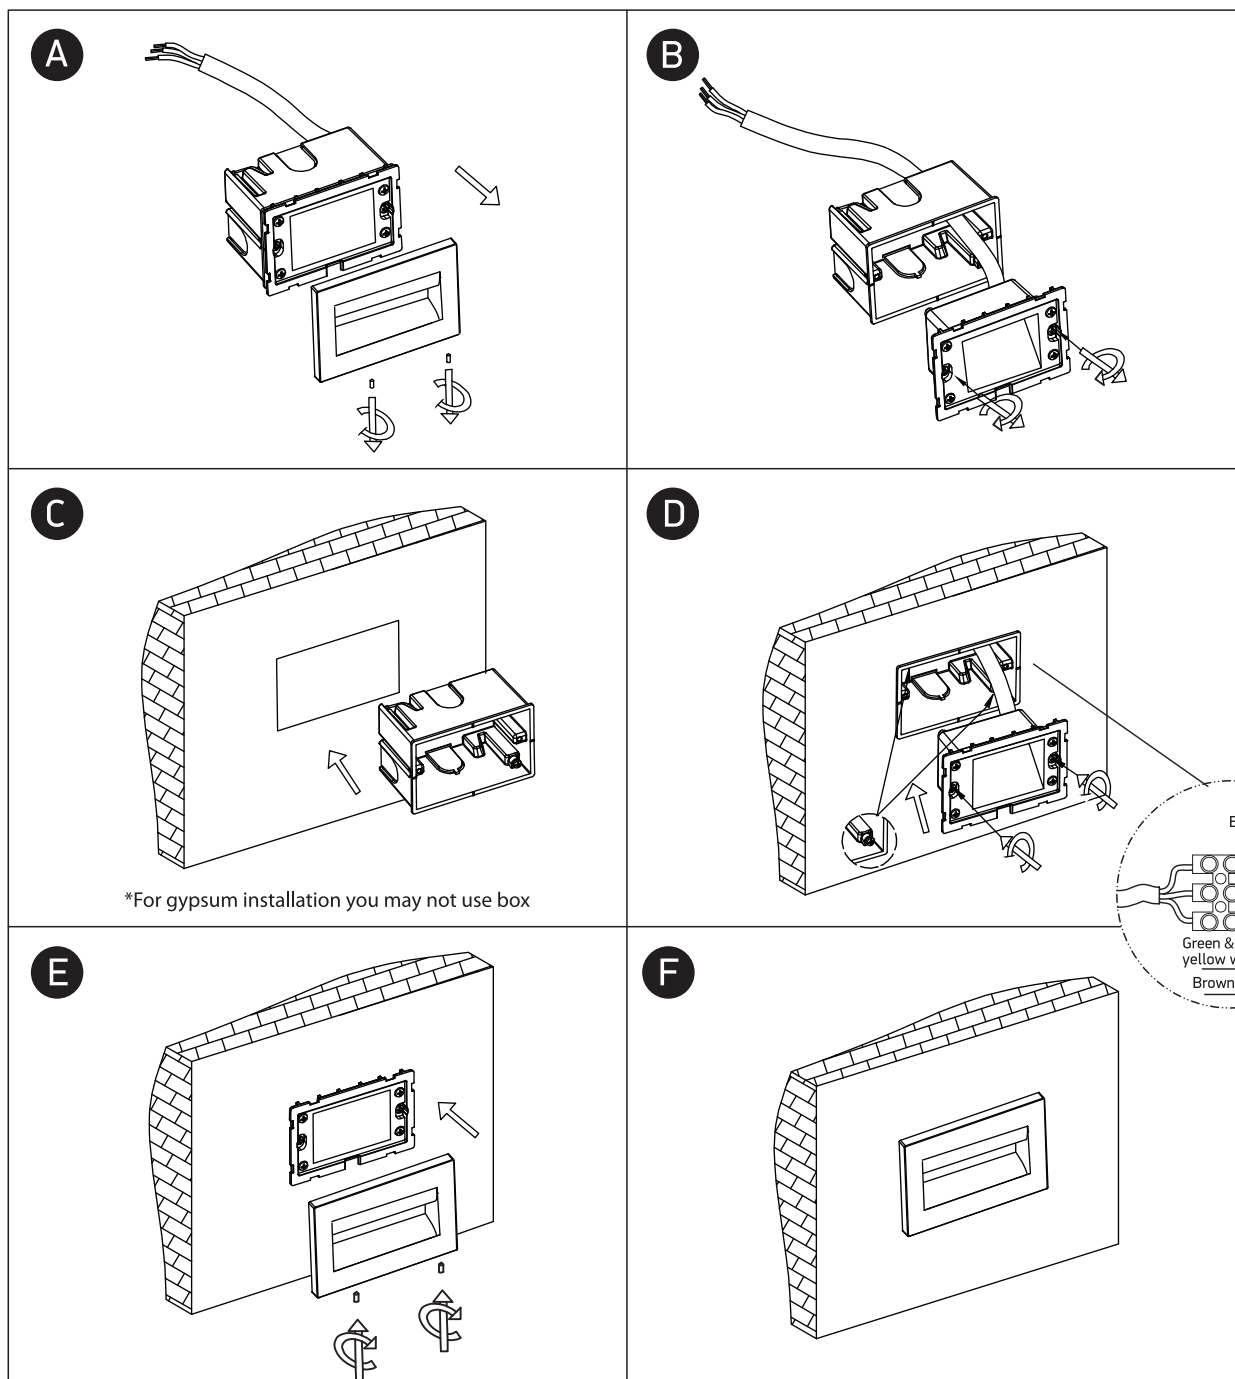

INSTALLATION MANUAL

68064

ecolight

80
CRI

one
LIGHT

100-240V | 3,6W | IP65 | Die cast

 Complete with driver.
 Supplied with box for
 concrete installation.

 Concrete
 installation

 Gypsum
 installation

65mm

Warnings:

1. Make sure that the product is installed properly before connecting to electricity.
2. Do not cover the fitting.
3. Maintenance and installation should only be carried out by a professional electrician.