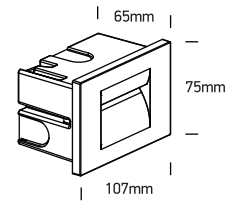

INSTALLATION MANUAL

68064

ecolight

80
CRI

one
LIGHT

100-240V | 3,6W | IP65 | Die cast

 Complete with driver.
 Supplied with box for
 concrete installation.

 Concrete
 installation