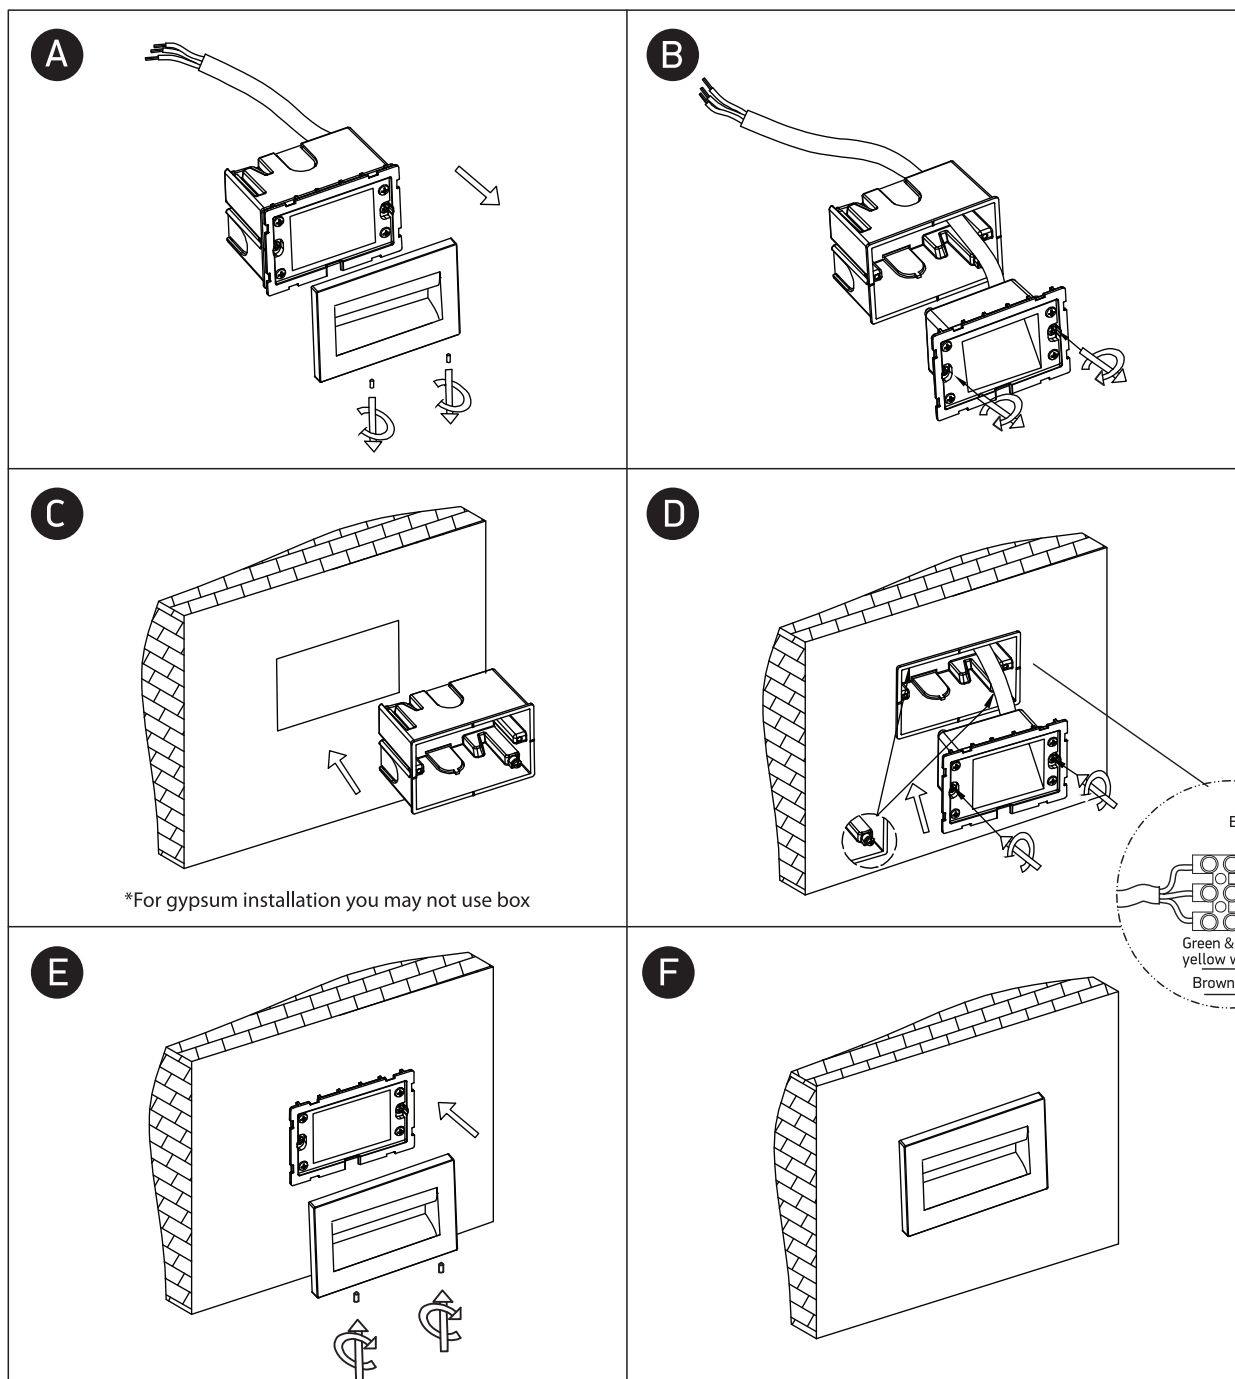

INSTALLATION MANUAL

68064

ecolight
80
CRI
one
LIGHT

100-240V | 3,6W | IP65 | Die cast

Complete with driver.
Supplied with box for
concrete installation.

Concrete
installation

Gypsum
installation

65mm