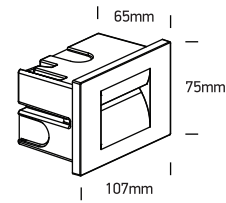

INSTALLATION MANUAL

68064

ecolight
80
CRI
one
LIGHT

100-240V | 3,6W | IP65 | Die cast

Complete with driver.
Supplied with box for
concrete installation.

Concrete
installation

Gypsum
installation

65mm