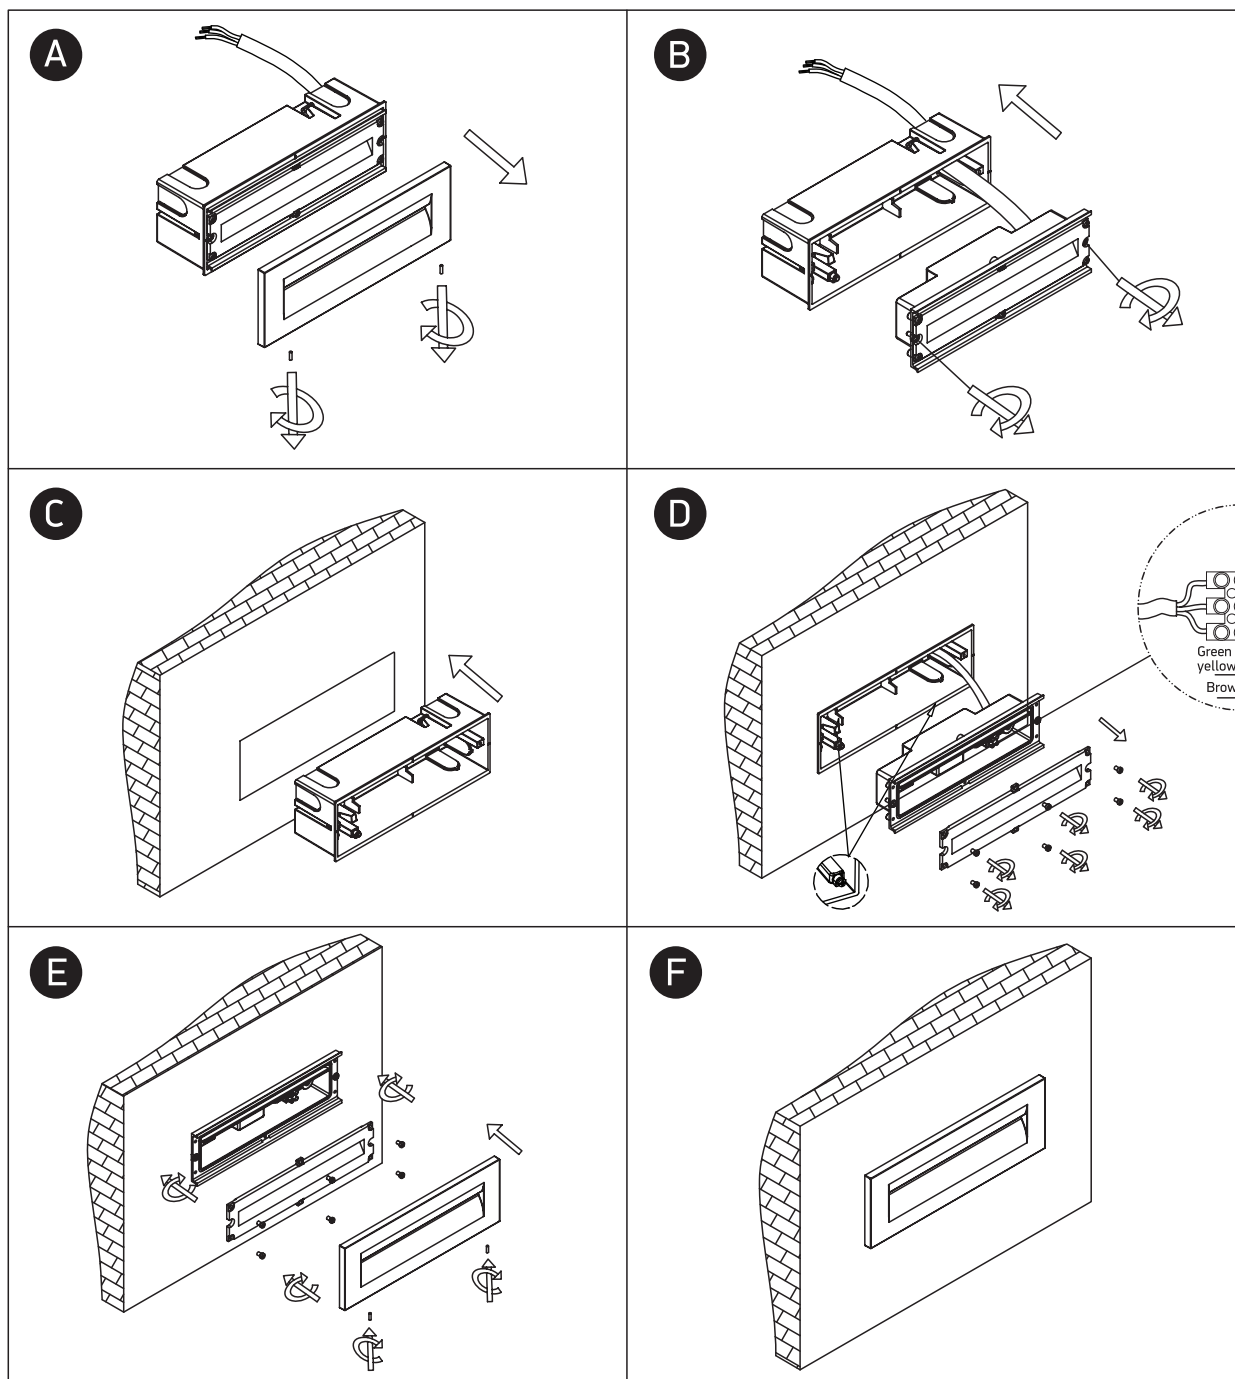

INSTALLATION MANUAL

68066

ecolight
80
CRI

100-240V | SMD LED | 8,5W | IP65 | Die cast

 Complete with driver.
 Supplied with box for
 concrete installation.

one
 LIGHT

Warnings:

1. Make sure that the product is installed properly before connecting to electricity.
2. Do not cover the fitting.
3. Maintenance and installation should only be carried out by a professional electrician.