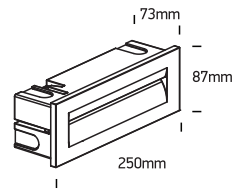

INSTALLATION MANUAL

68066

ecolight
80
CRI

100-240V | SMD LED | 8,5W | IP65 | Die cast

 Complete with driver.
 Supplied with box for
 concrete installation.

one
 LIGHT

Warnings:

1. Make sure that the product is installed properly before connecting to electricity.
2. Do not cover the fitting.
3. Maintenance and installation should only be carried out by a professional electrician.