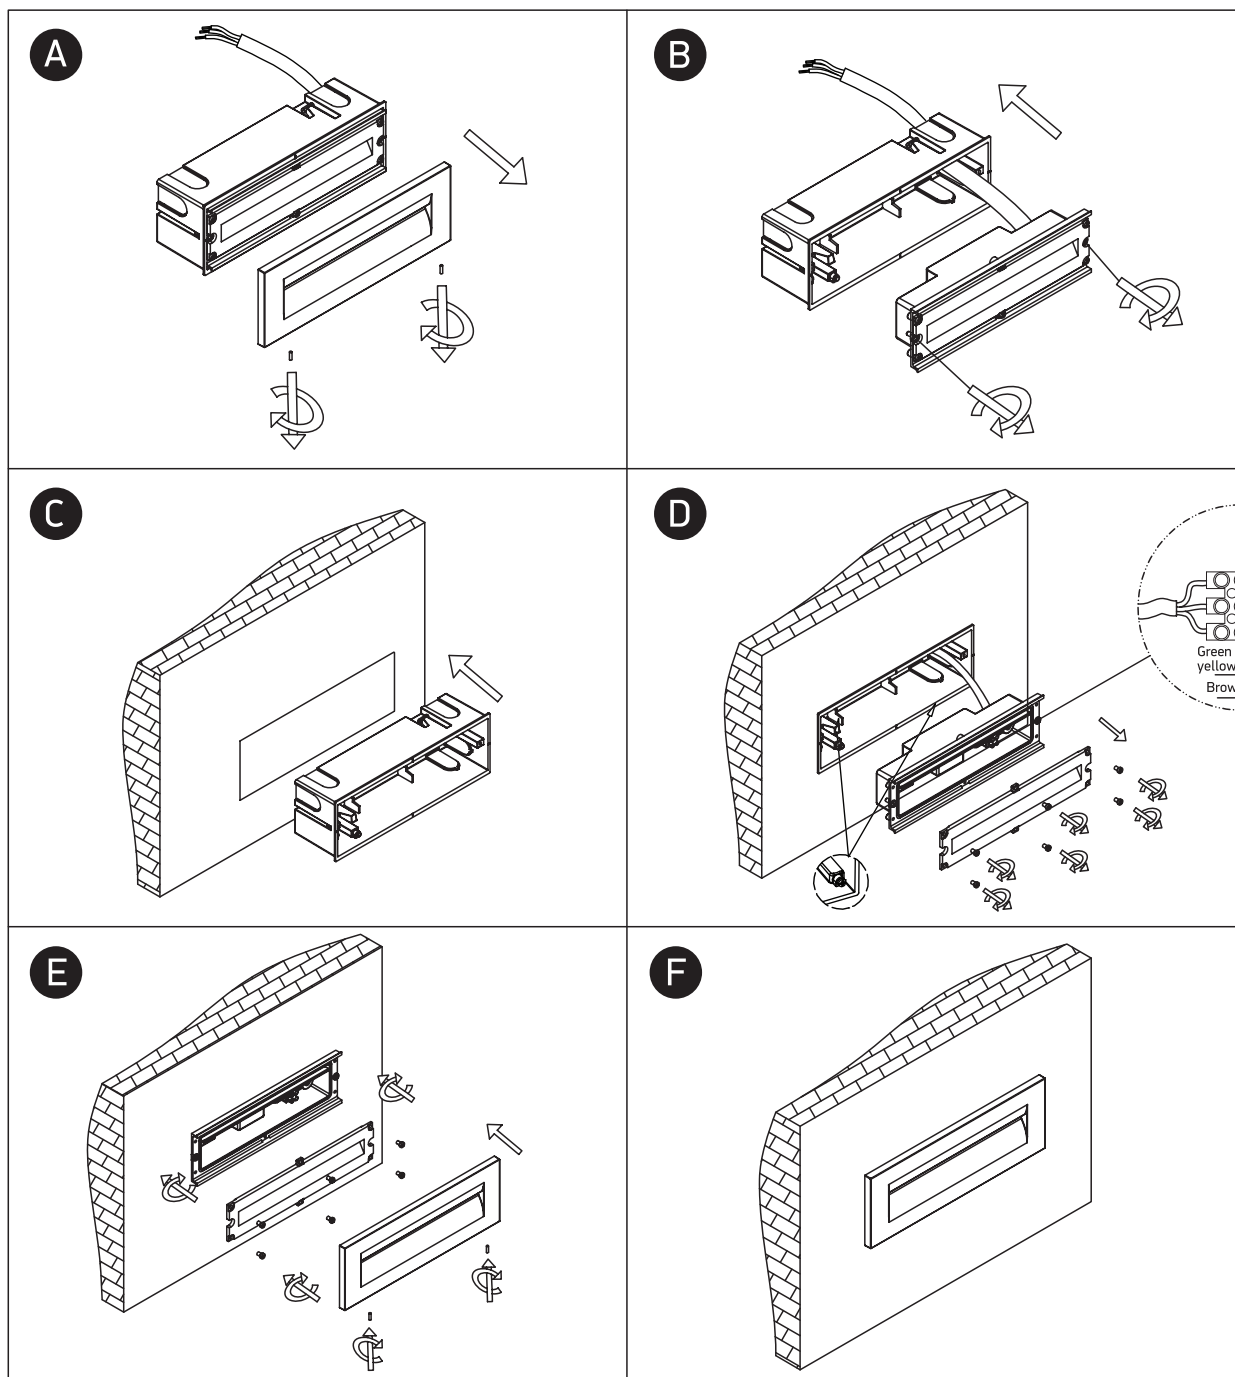

INSTALLATION MANUAL

68066

ecolight
80
CRI

100-240V | SMD LED | 8,5W | IP65 | Die cast

 Complete with driver.
 Supplied with box for
 concrete installation.

one
 LIGHT

Warnings:

1. Make sure that the product is installed properly before connecting to electricity.
2. Do not cover the fitting.
3. Maintenance and installation should only be carried out by a professional electrician.