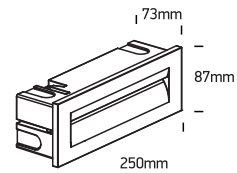

INSTALLATION MANUAL

68066

ecolight
80
CRI

100-240V | SMD LED | 8,5W | IP65 | Die cast

 Complete with driver.
 Supplied with box for
 concrete installation.

one
 LIGHT

Warnings:

1. Make sure that the product is installed properly before connecting to electricity.
2. Do not cover the fitting.
3. Maintenance and installation should only be carried out by a professional electrician.