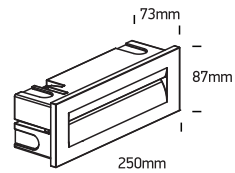

INSTALLATION MANUAL

68066

ecolight
80
CRI

100-240V | SMD LED | 8,5W | IP65 | Die cast

 Complete with driver.
 Supplied with box for
 concrete installation.

one
 LIGHT

Warnings:

1. Make sure that the product is installed properly before connecting to electricity.
2. Do not cover the fitting.
3. Maintenance and installation should only be carried out by a professional electrician.