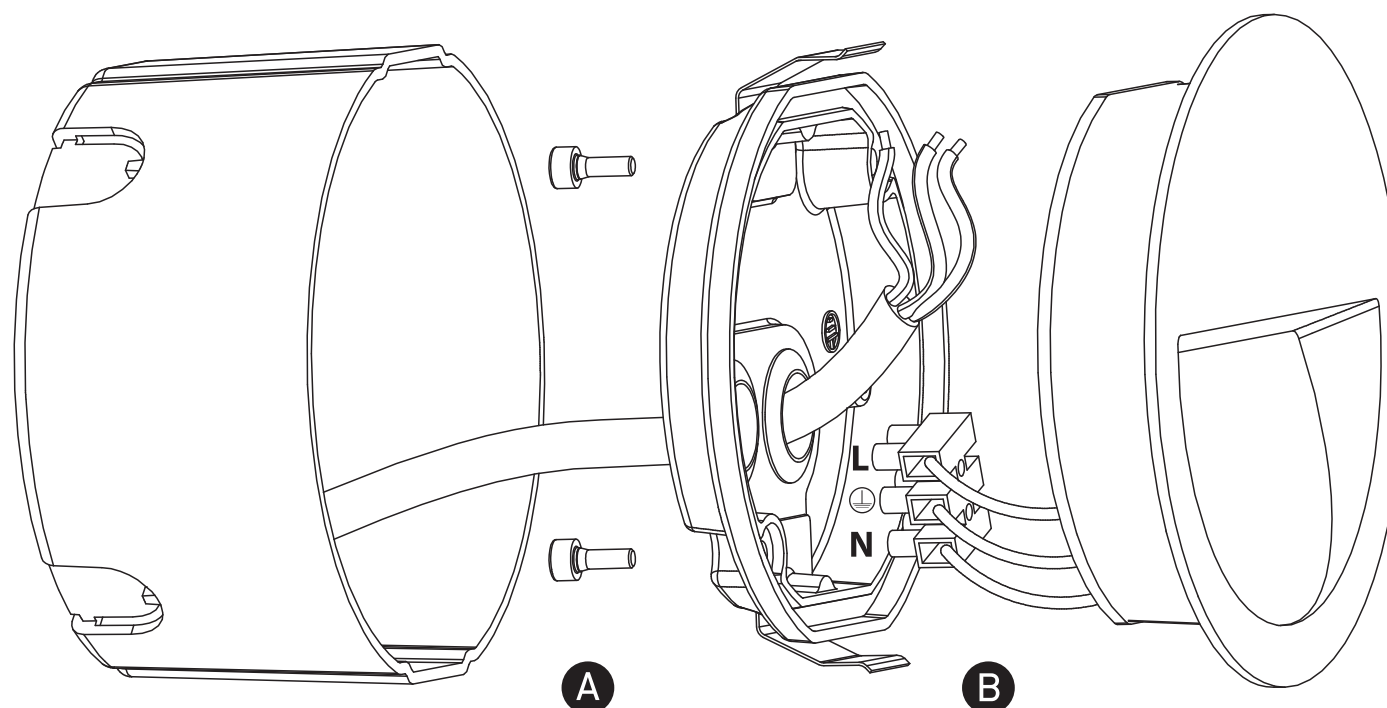

INSTALLATION MANUAL

68068

ecolight

**DARK
LIGHT**
**80
CRI**

**NOT
DIMMABLE**

100-240V | SMD 2835 | 3W | IP65 | Die cast

 Complete with 350mA driver.
 Supplied with box for concrete installation.

Warnings: