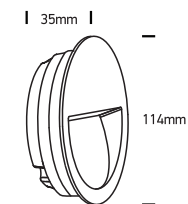

INSTALLATION MANUAL

68068

ecolight

**DARK
LIGHT**
**80
CRI**

**NOT
DIMMABLE**

100-240V | SMD 2835 | 3W | IP65 | Die cast

 Complete with 350mA driver.
 Supplied with box for concrete installation.

Warnings: