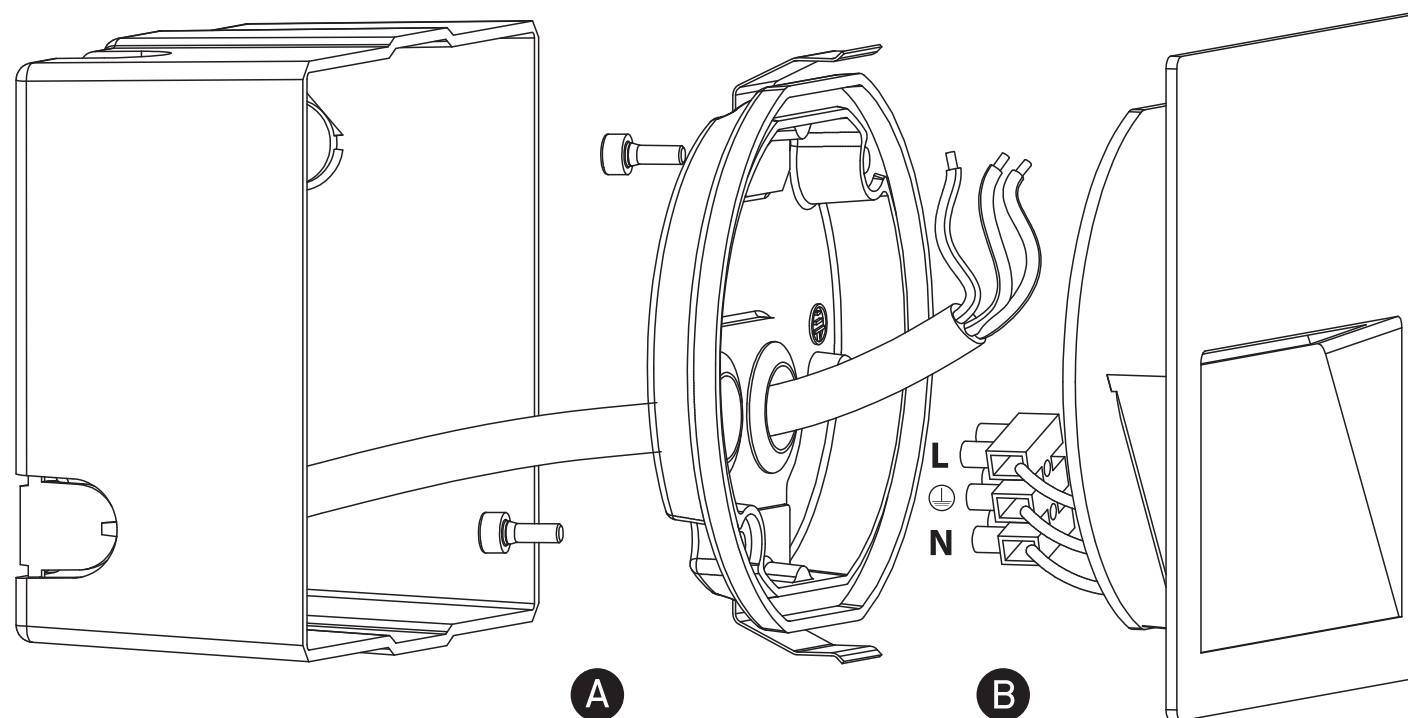

INSTALLATION MANUAL

68068A

ecolight

DARK LIGHT

80 CRI

135mm

115x
115mm

100-240V | SMD 2835 | 4W | IP65 | Die cast

Complete with 350mA driver.
Supplied with box for concrete installation.

one
LIGHT

Warnings:

1. Make sure that the product is installed properly before connecting to electricity.
2. Do not cover the fitting.
3. Maintenance and installation should only be carried out by a professional electrician.