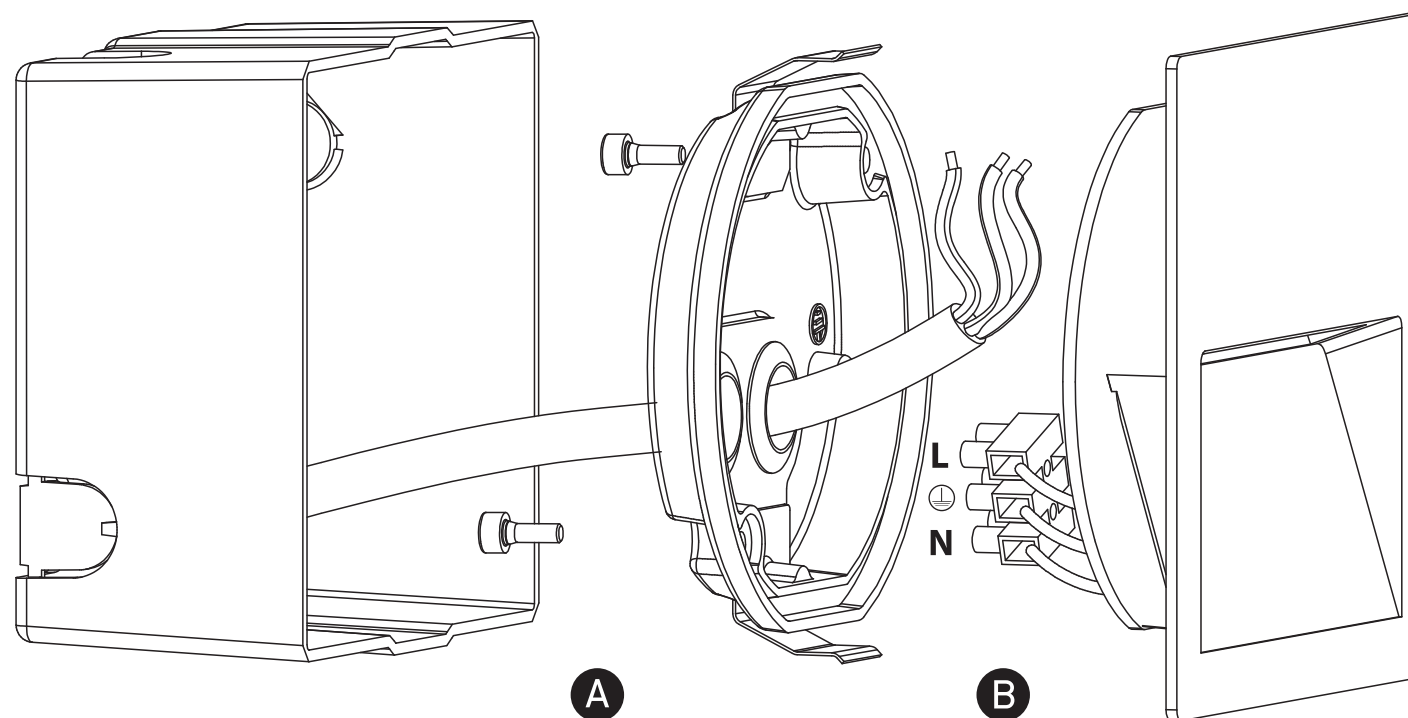

INSTALLATION MANUAL

68068A

ecolight

DARK
LIGHT

80
CRI

135mm

115x
115mm

100-240V | SMD 2835 | 4W | IP65 | Die cast

Complete with 350mA driver.
Supplied with box for concrete installation.

one
LIGHT

Warnings:

1. Make sure that the product is installed properly before connecting to electricity.
2. Do not cover the fitting.
3. Maintenance and installation should only be carried out by a professional electrician.