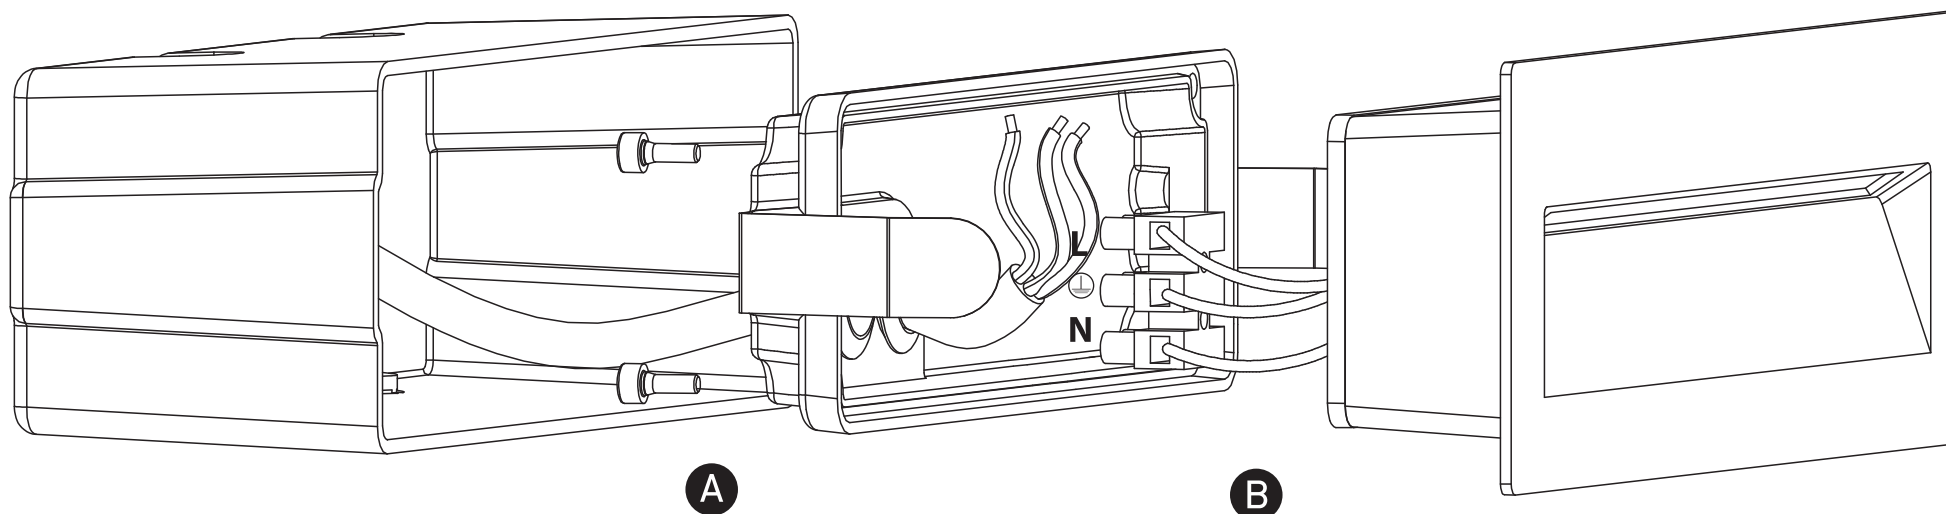

INSTALLATION MANUAL

68068C

ecolight

DARK
LIGHT

80
CRI

100-240V | SMD 2835 | 7W | IP65 | Die cast

Complete with 350mA driver.
Supplied with box for concrete installation.

one
LIGHT