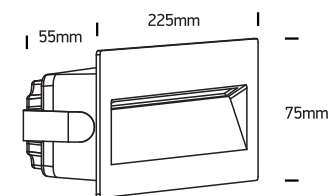

INSTALLATION MANUAL

68068C

ecolight

DARK
LIGHT

80
CRI

100-240V | SMD 2835 | 7W | IP65 | Die cast

Complete with 350mA driver.
Supplied with box for concrete installation.

one
LIGHT