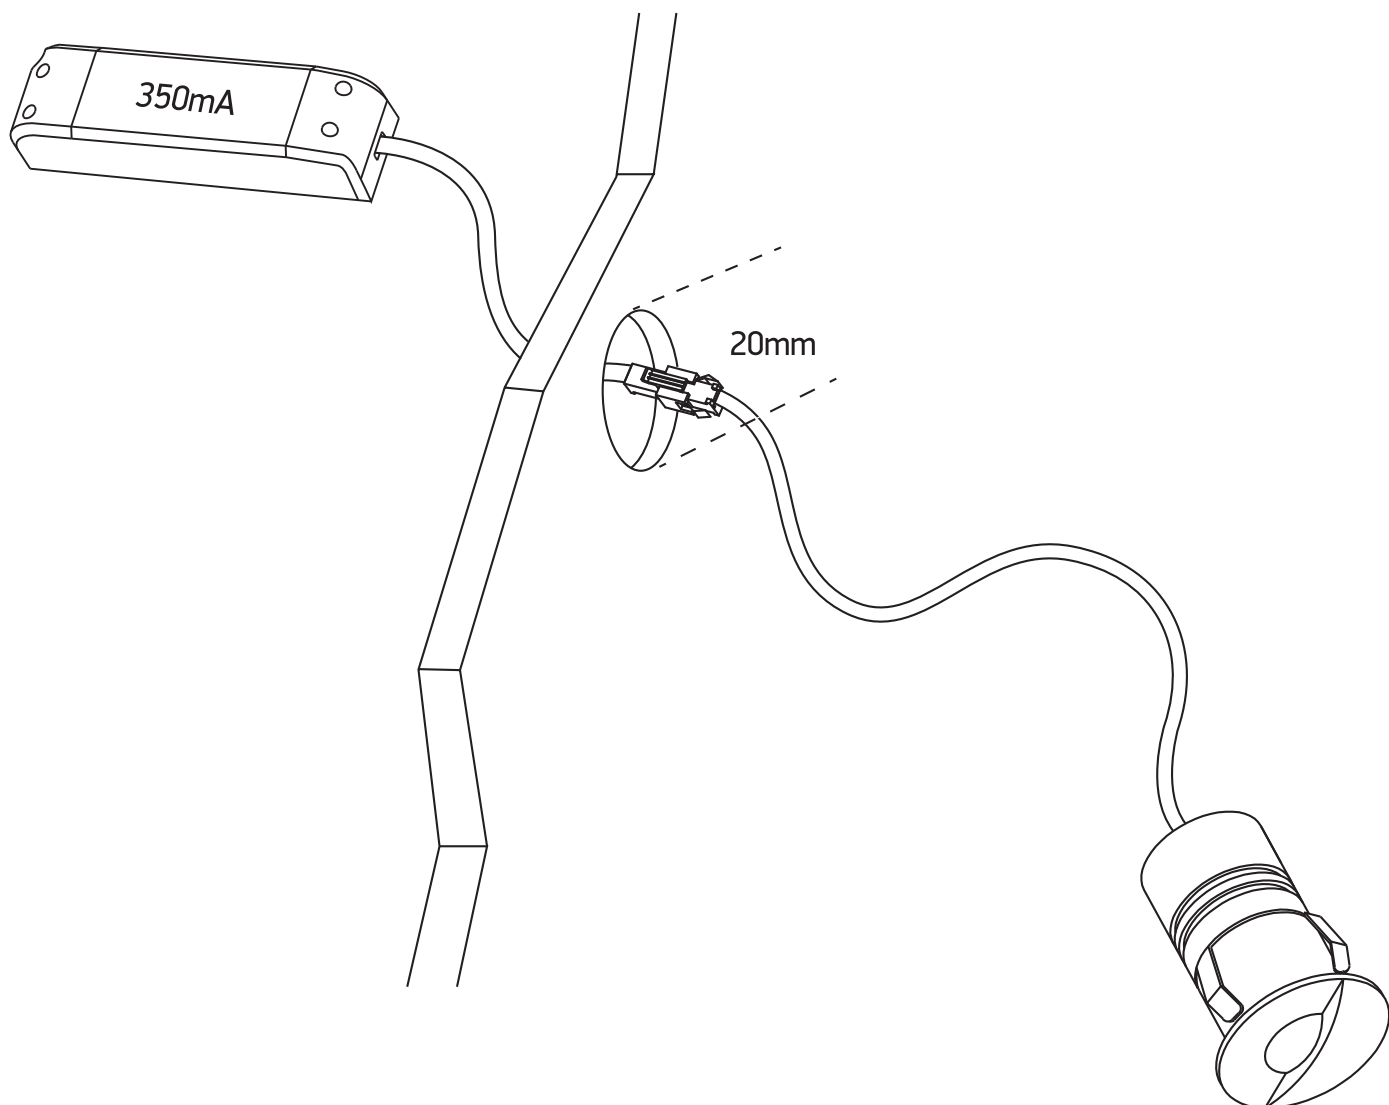

INSTALLATION MANUAL

68070A

ecolight

80
CRI

25mm

35mm

one
LIGHT

350mA | 1W | IP20 | Die cast
Requires 350mA driver.