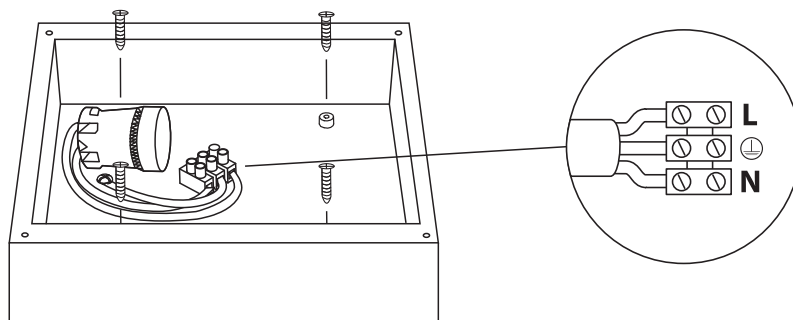

INSTALLATION MANUAL

67208, 67208B, 67210

67208: 100-240V | E27 | 12W | IP54 | Die cast
67208B: 100-240V | E27 | 2x10W | IP54 | Die cast
67210: 100-240V | E27 | 2x10W | IP54 | Die cast

one

LIGHT

Warnings:

1. Make sure that the product is installed properly before connecting to electricity.
2. Do not cover the fitting.
3. Maintenance and installation should only be carried out by a professional electrician.