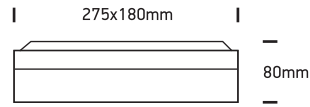

INSTALLATION MANUAL

67208, 67208B, 67210

67208: 100-240V | E27 | 12W | IP54 | Die cast
67208B: 100-240V | E27 | 2x10W | IP54 | Die cast
67210: 100-240V | E27 | 2x10W | IP54 | Die cast

one

LIGHT

Warnings:

1. Make sure that the product is installed properly before connecting to electricity.
2. Do not cover the fitting.
3. Maintenance and installation should only be carried out by a professional electrician.