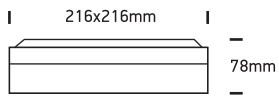

INSTALLATION MANUAL

67208, 67208B, 67210

67208: 100-240V | E27 | 12W | IP54 | Die cast
67208B: 100-240V | E27 | 2x10W | IP54 | Die cast
67210: 100-240V | E27 | 2x10W | IP54 | Die cast

one

LIGHT

Warnings:

1. Make sure that the product is installed properly before connecting to electricity.
2. Do not cover the fitting.
3. Maintenance and installation should only be carried out by a professional electrician.