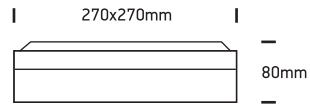

INSTALLATION MANUAL

67208, 67208B, 67210

67208: 100-240V | E27 | 12W | IP54 | Die cast
67208B: 100-240V | E27 | 2x10W | IP54 | Die cast
67210: 100-240V | E27 | 2x10W | IP54 | Die cast

one

LIGHT

Warnings:

1. Make sure that the product is installed properly before connecting to electricity.
2. Do not cover the fitting.
3. Maintenance and installation should only be carried out by a professional electrician.