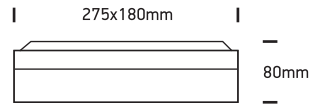

INSTALLATION MANUAL

67208, 67208B, 67210

67208: 100-240V | E27 | 12W | IP54 | Die cast
67208B: 100-240V | E27 | 2x10W | IP54 | Die cast
67210: 100-240V | E27 | 2x10W | IP54 | Die cast

one
LIGHT

Warnings:

1. Make sure that the product is installed properly before connecting to electricity.
2. Do not cover the fitting.
3. Maintenance and installation should only be carried out by a professional electrician.