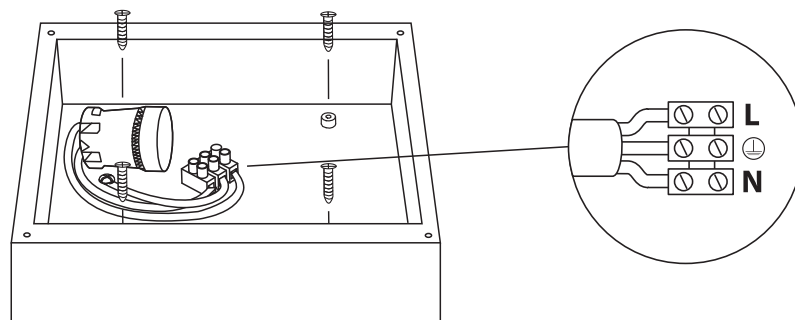

INSTALLATION MANUAL

67208, 67208B, 67210

67208: 100-240V | E27 | 12W | IP54 | Die cast
67208B: 100-240V | E27 | 2x10W | IP54 | Die cast
67210: 100-240V | E27 | 2x10W | IP54 | Die cast

one
LIGHT

Warnings:

1. Make sure that the product is installed properly before connecting to electricity.
2. Do not cover the fitting.
3. Maintenance and installation should only be carried out by a professional electrician.