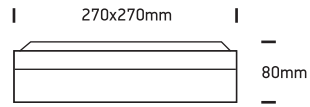

INSTALLATION MANUAL

67208, 67208B, 67210

67208: 100-240V | E27 | 12W | IP54 | Die cast
67208B: 100-240V | E27 | 2x10W | IP54 | Die cast
67210: 100-240V | E27 | 2x10W | IP54 | Die cast

one
LIGHT

Warnings:

1. Make sure that the product is installed properly before connecting to electricity.
2. Do not cover the fitting.
3. Maintenance and installation should only be carried out by a professional electrician.