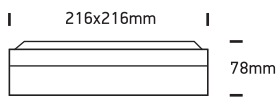

INSTALLATION MANUAL

67208, 67208B, 67210

67208: 100-240V | E27 | 12W | IP54 | Die cast
67208B: 100-240V | E27 | 2x10W | IP54 | Die cast
67210: 100-240V | E27 | 2x10W | IP54 | Die cast

one
LIGHT

Warnings:

1. Make sure that the product is installed properly before connecting to electricity.
2. Do not cover the fitting.
3. Maintenance and installation should only be carried out by a professional electrician.