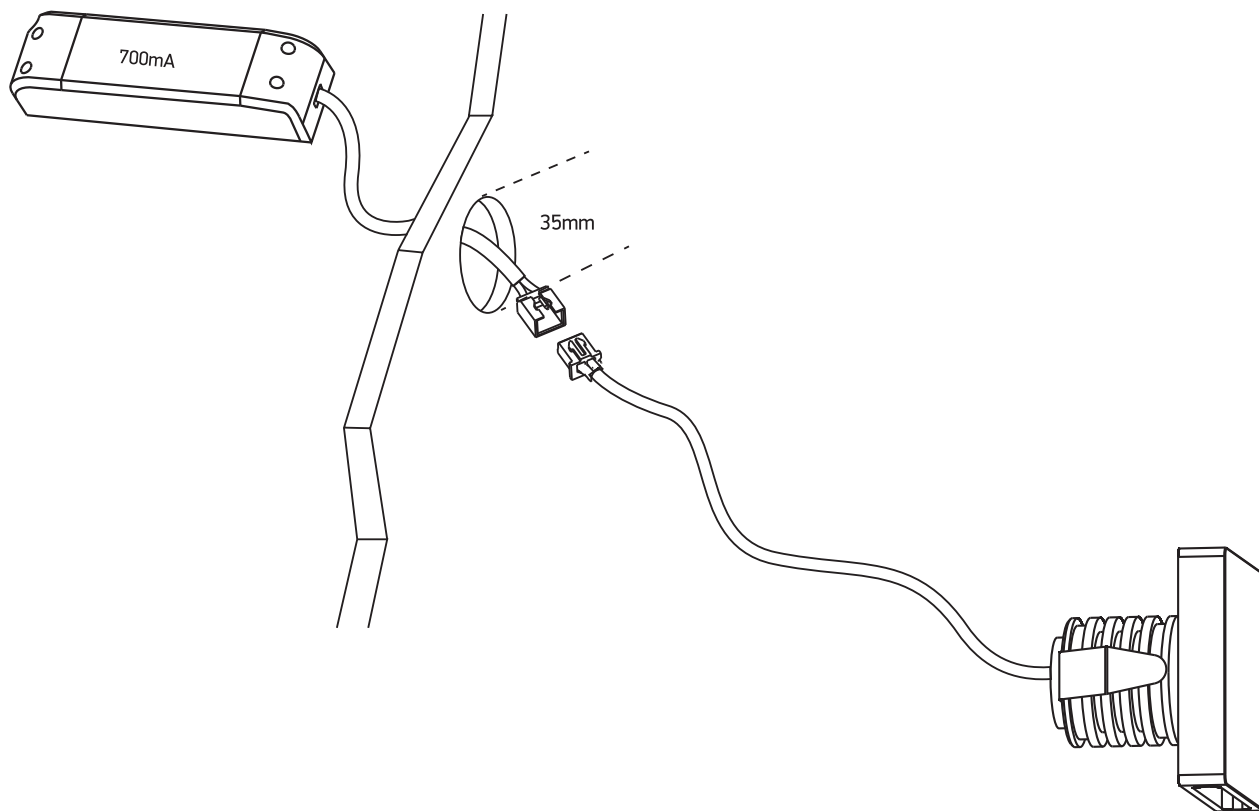

INSTALLATION MANUAL

68074A

ecolight

85
CRI

50x50mm

40mm

45mm

35mm

55mm

200cm

one
LIGHT

700mA | COB LED | 2W | IP65 | Aluminium
Requires 700mA driver.

Warnings:

1. Make sure that the product is installed properly before connecting to electricity.
2. Do not cover the fitting.
3. Maintenance and installation should only be carried out by a professional electrician.