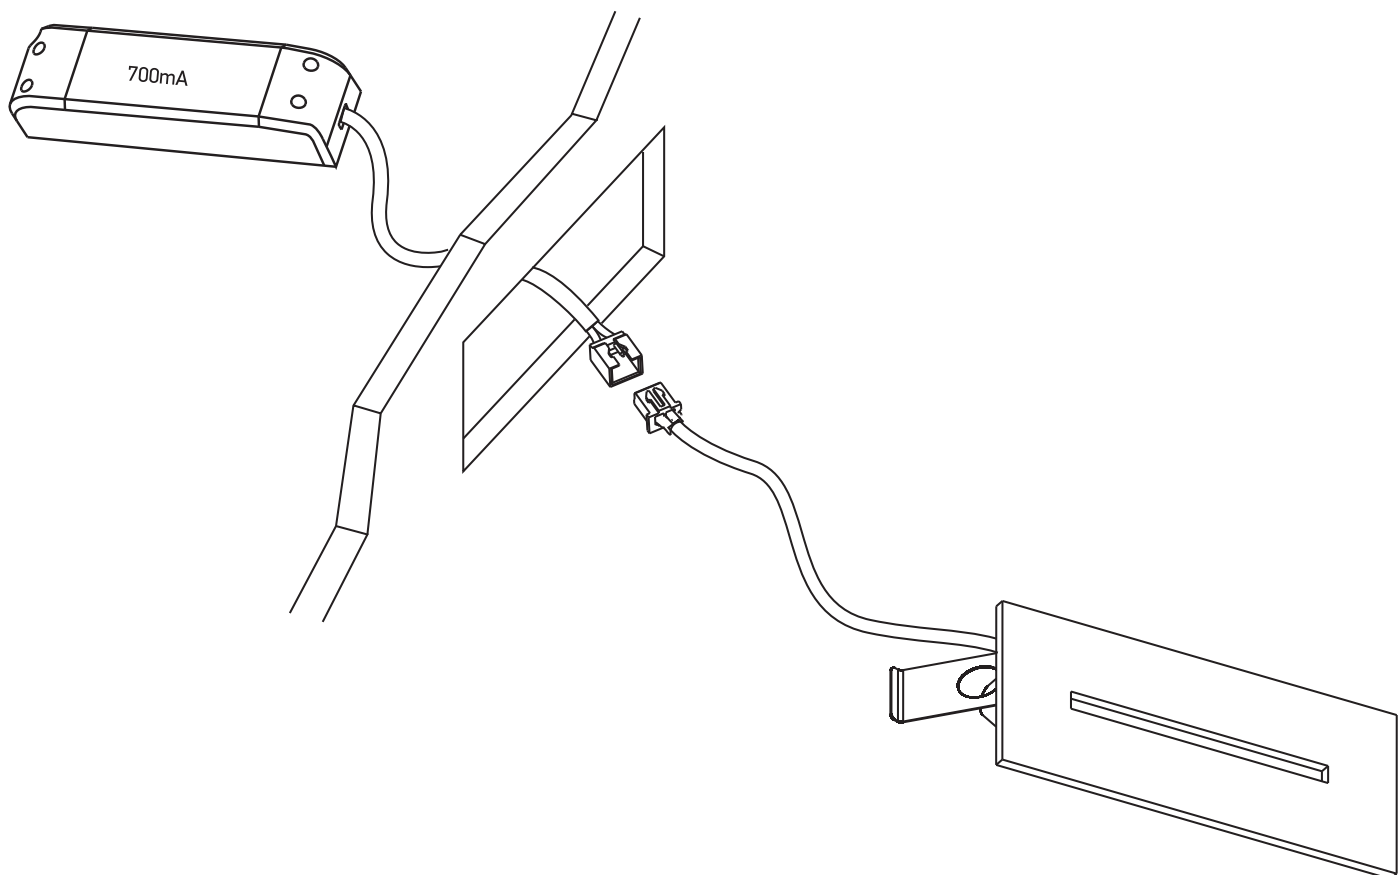

INSTALLATION MANUAL

68078

ecolight

DARK LIGHT

700mA | 2W | IP20 | Aluminium
Requires 700mA driver.

80
CRI

one
LIGHT

Warnings: