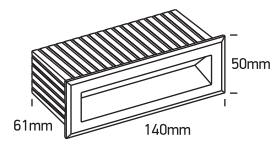

INSTALLATION MANUAL

68080B

230V | SMD 2835 | 3W | IP65 | ABS + PC
AC LED

80
CRI

one
LIGHT

Warnings:

1. Make sure that the product is installed properly before connecting to electricity.
2. Do not cover the fitting.
3. Maintenance and installation should only be carried out by a professional electrician.