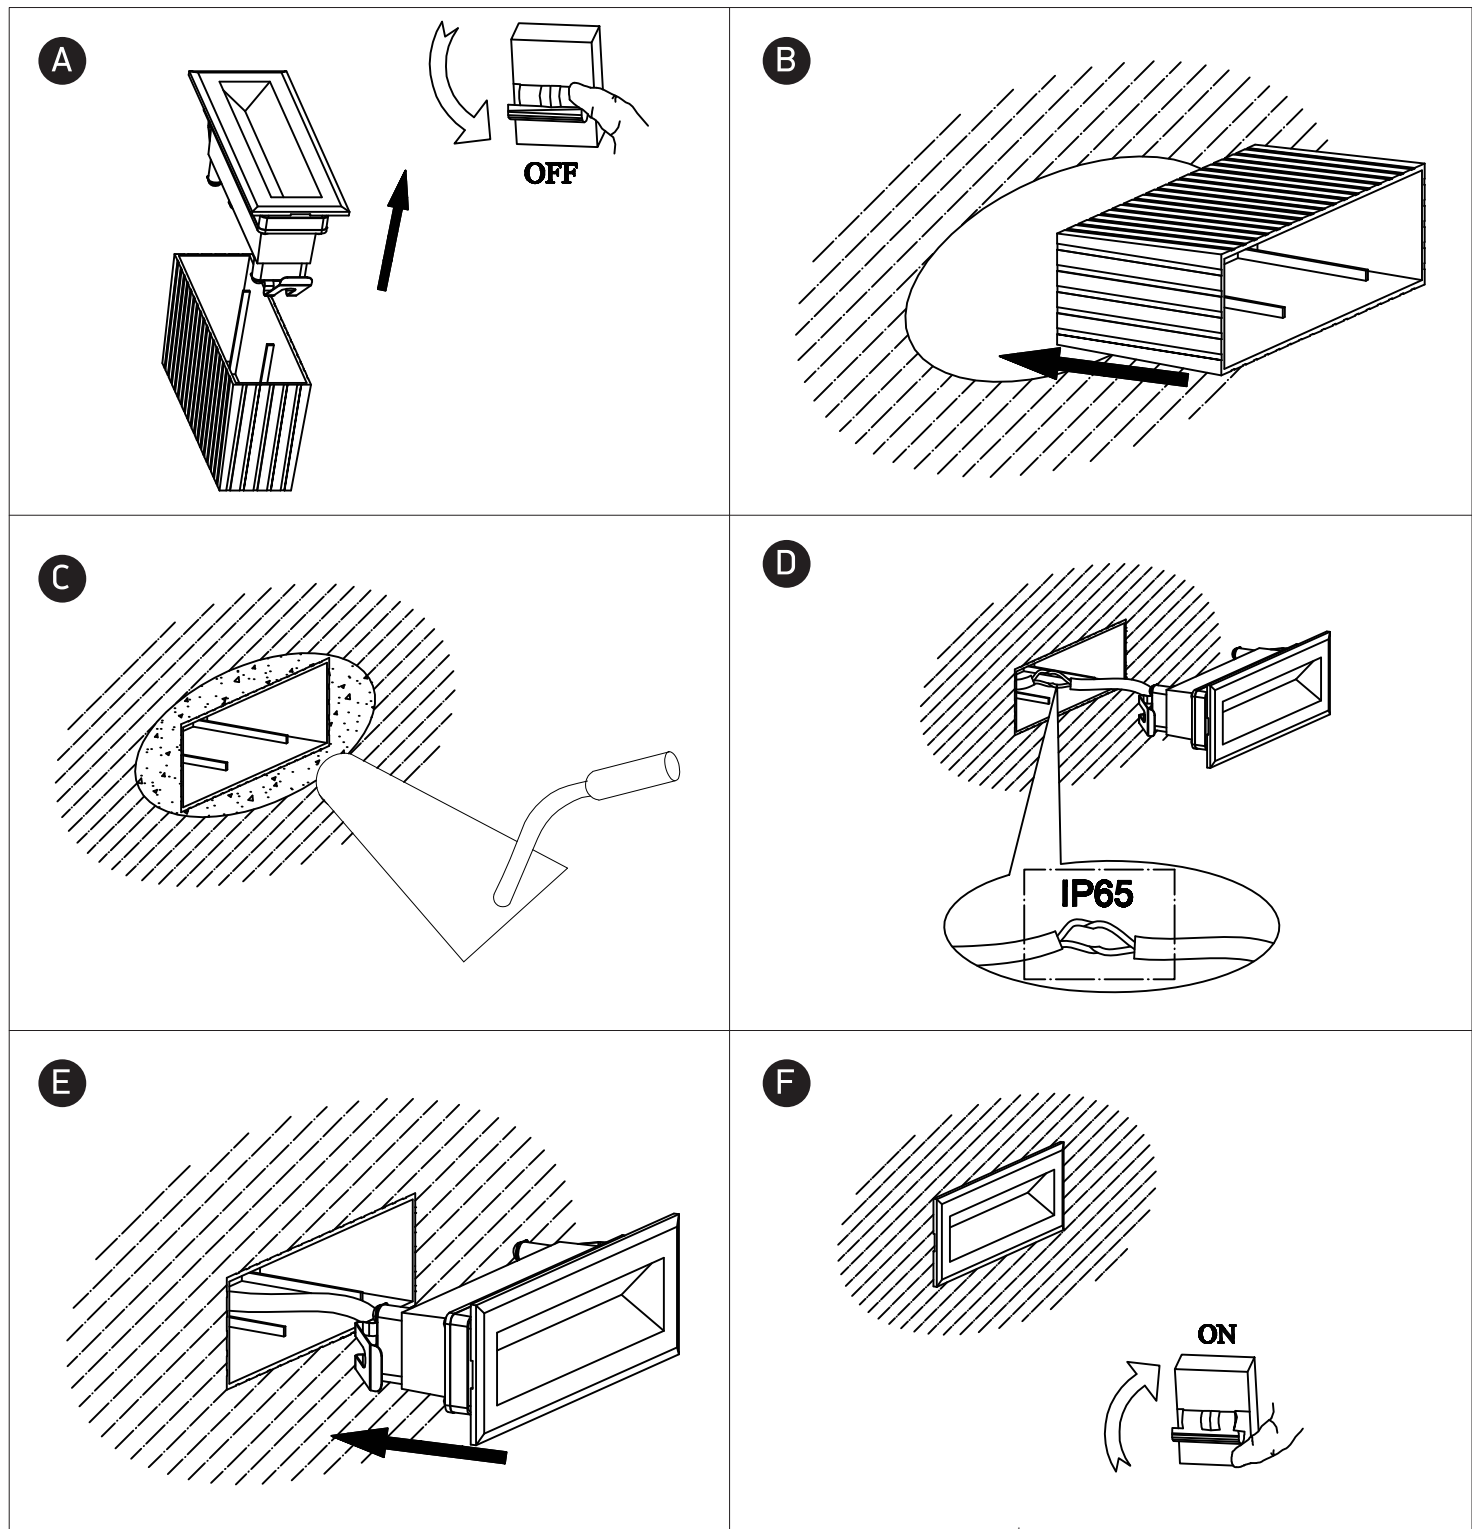

INSTALLATION MANUAL

68080B

230V | SMD 2835 | 3W | IP65 | ABS + PC
AC LED

80
CRI

one
LIGHT

Warnings:

1. Make sure that the product is installed properly before connecting to electricity.
2. Do not cover the fitting.
3. Maintenance and installation should only be carried out by a professional electrician.