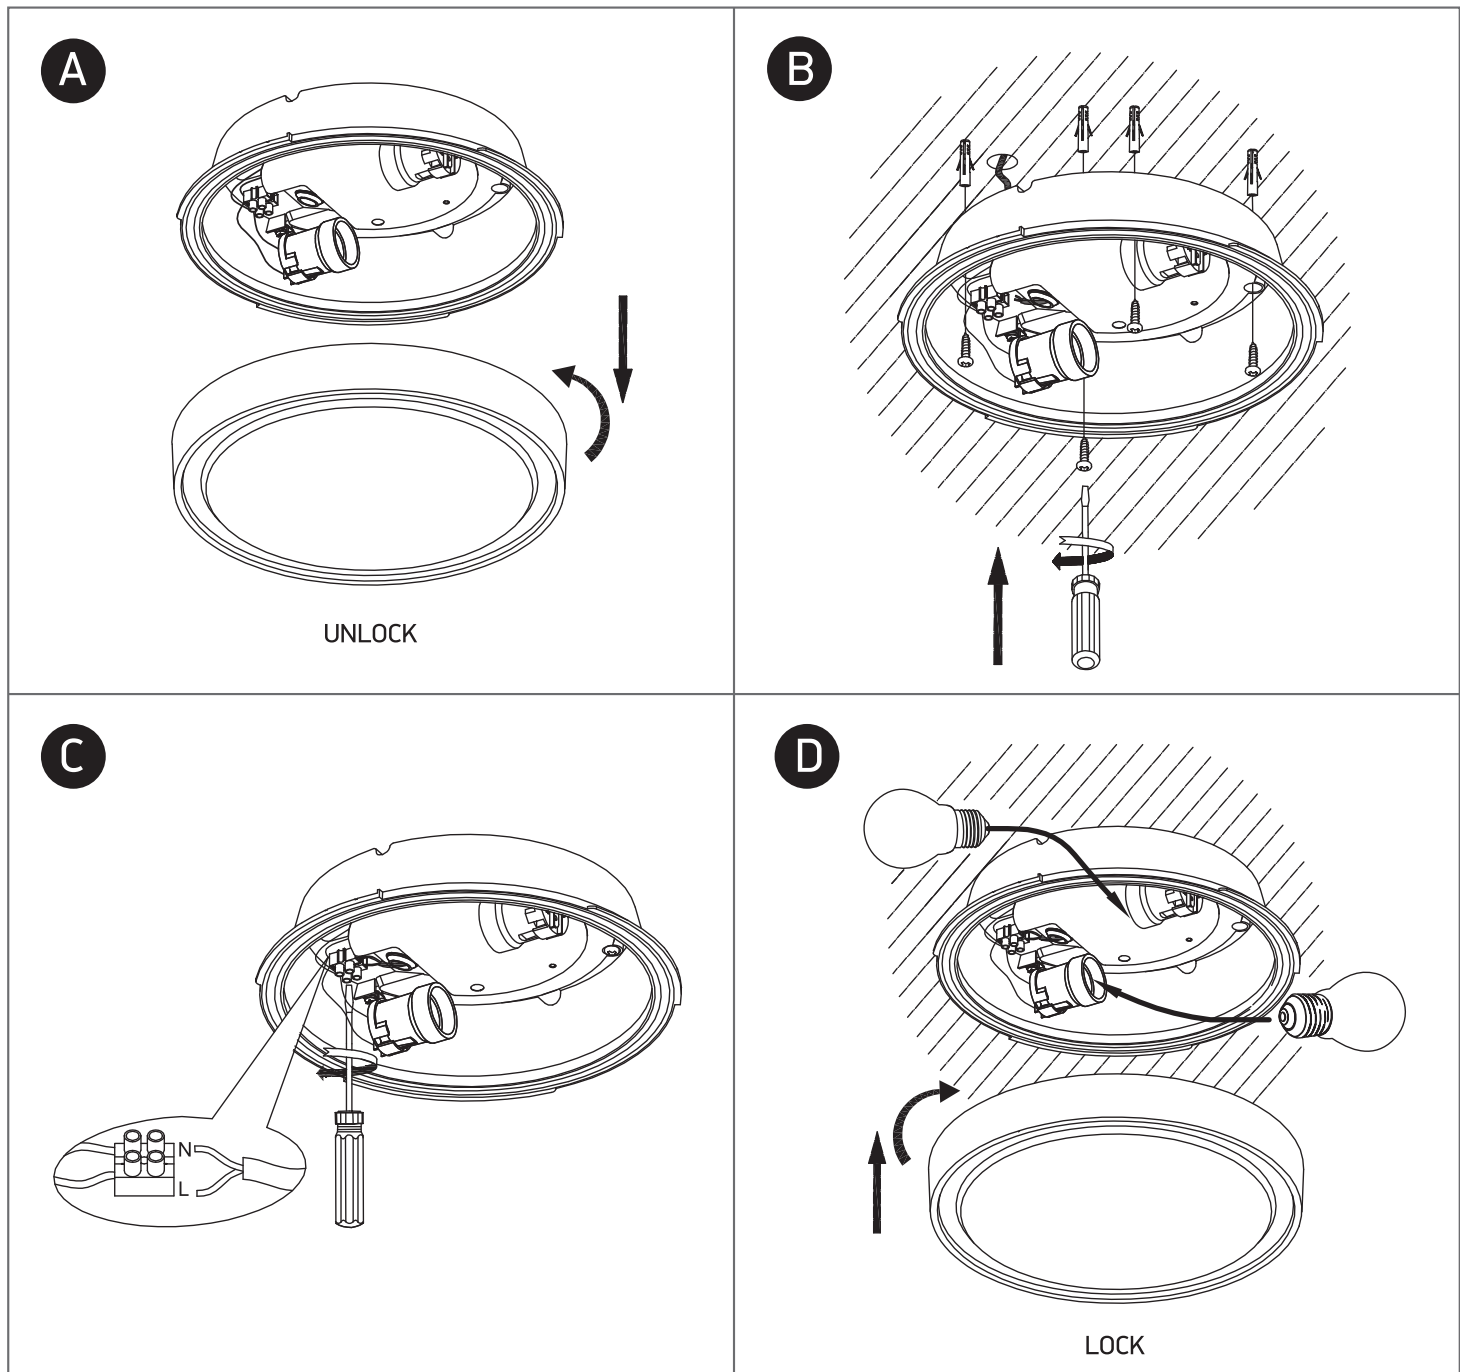

INSTALLATION MANUAL

67280EA

100-240V | E27 | 2x12W | IP65 | ABS+PC

one
LIGHT

Warnings:

1. Make sure that the product is installed properly before connecting to electricity.
2. Do not cover the fitting.
3. Maintenance and installation should only be carried out by a professional electrician.