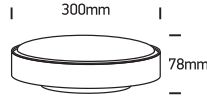

INSTALLATION MANUAL

67280N, 67280AN, 67280BN

ecolight

80
CRI

230V | SMD 2835 | 16W / 24W / 30W | IP65 | ABS + PC

Complete with driver.

67280AN

one
LIGHT

Warnings:

1. Make sure that the product is installed properly before connecting to electricity.
2. Do not cover the fitting.
3. Maintenance and installation should only be carried out by a professional electrician.