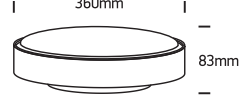

67280BN

one
LIGHT

Warnings:

1. Make sure that the product is installed properly before connecting to electricity.
2. Do not cover the fitting.
3. Maintenance and installation should only be carried out by a professional electrician.