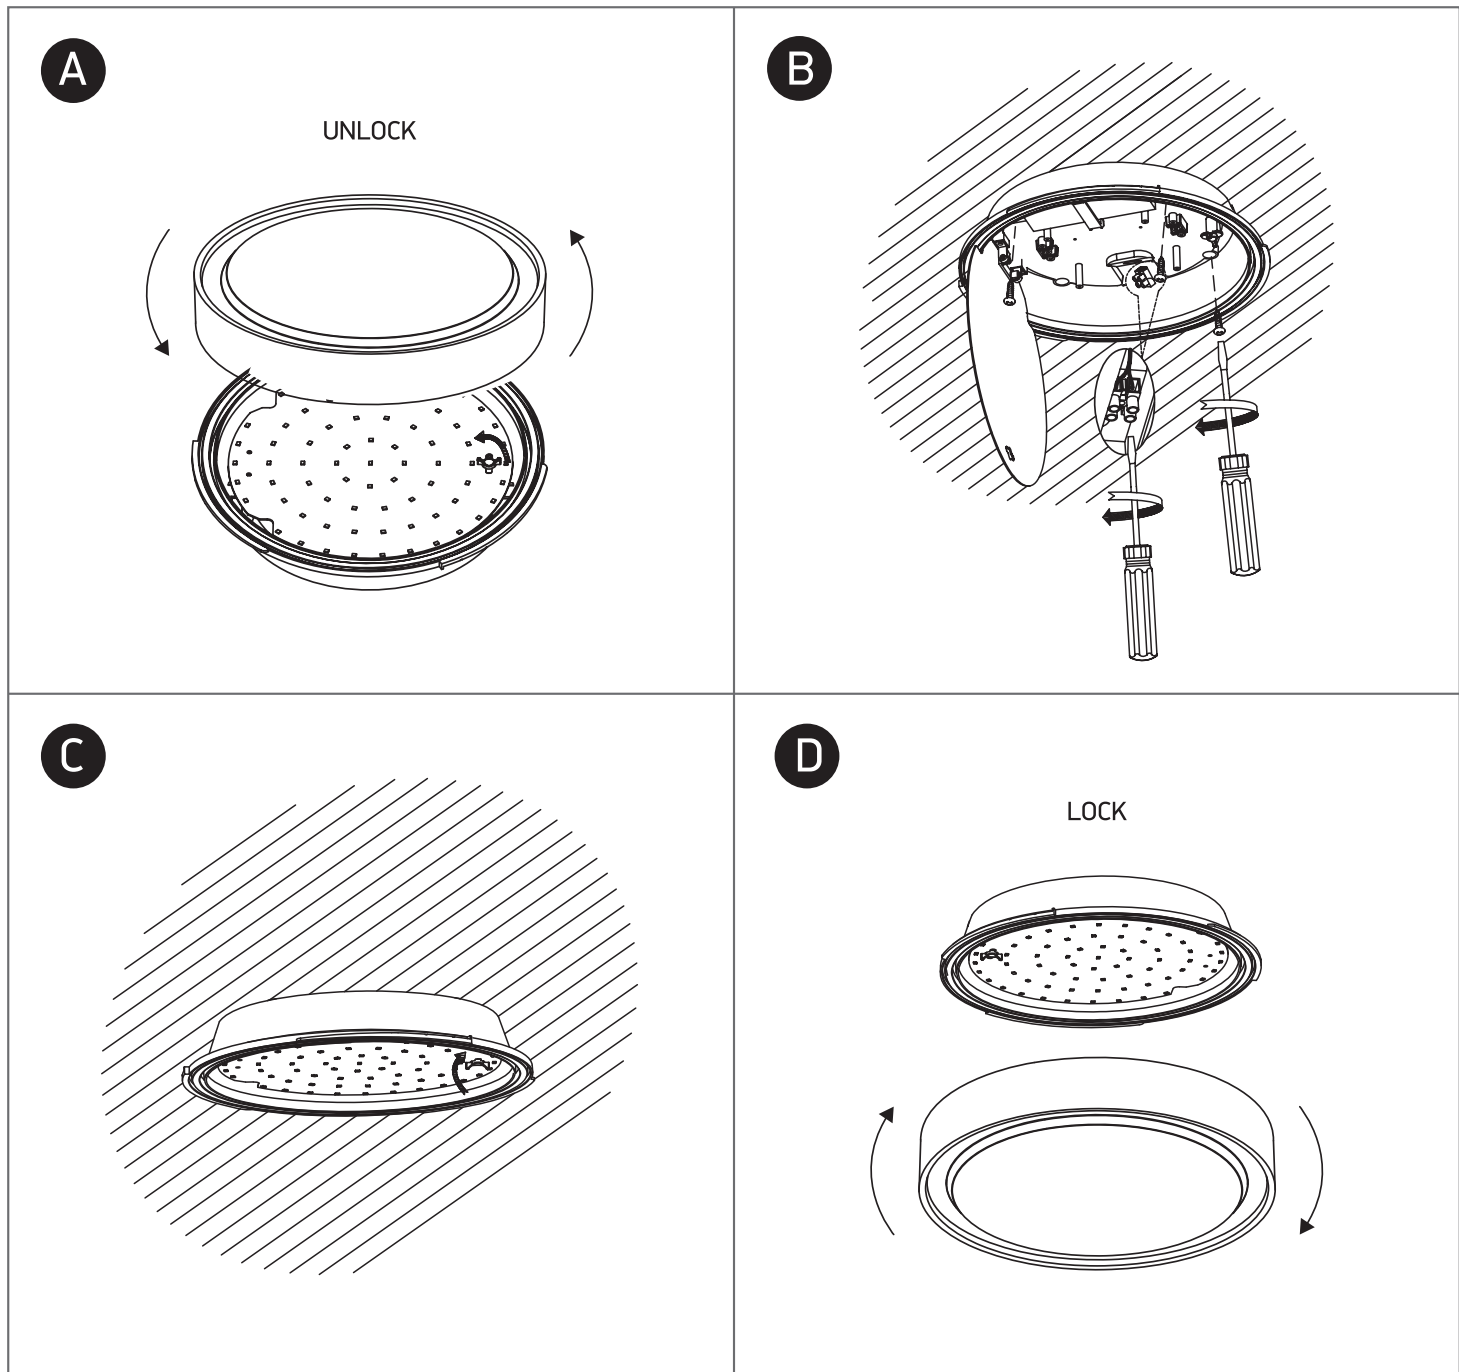

INSTALLATION MANUAL

67280N, 67280AN, 67280BN

ecolight

80
CRI

230V | SMD 2835 | 16W / 24W / 30W | IP65 | ABS + PC

Complete with driver.

67280N

67280AN

67280BN

one
LIGHT

Warnings:

1. Make sure that the product is installed properly before connecting to electricity.
2. Do not cover the fitting.
3. Maintenance and installation should only be carried out by a professional electrician.