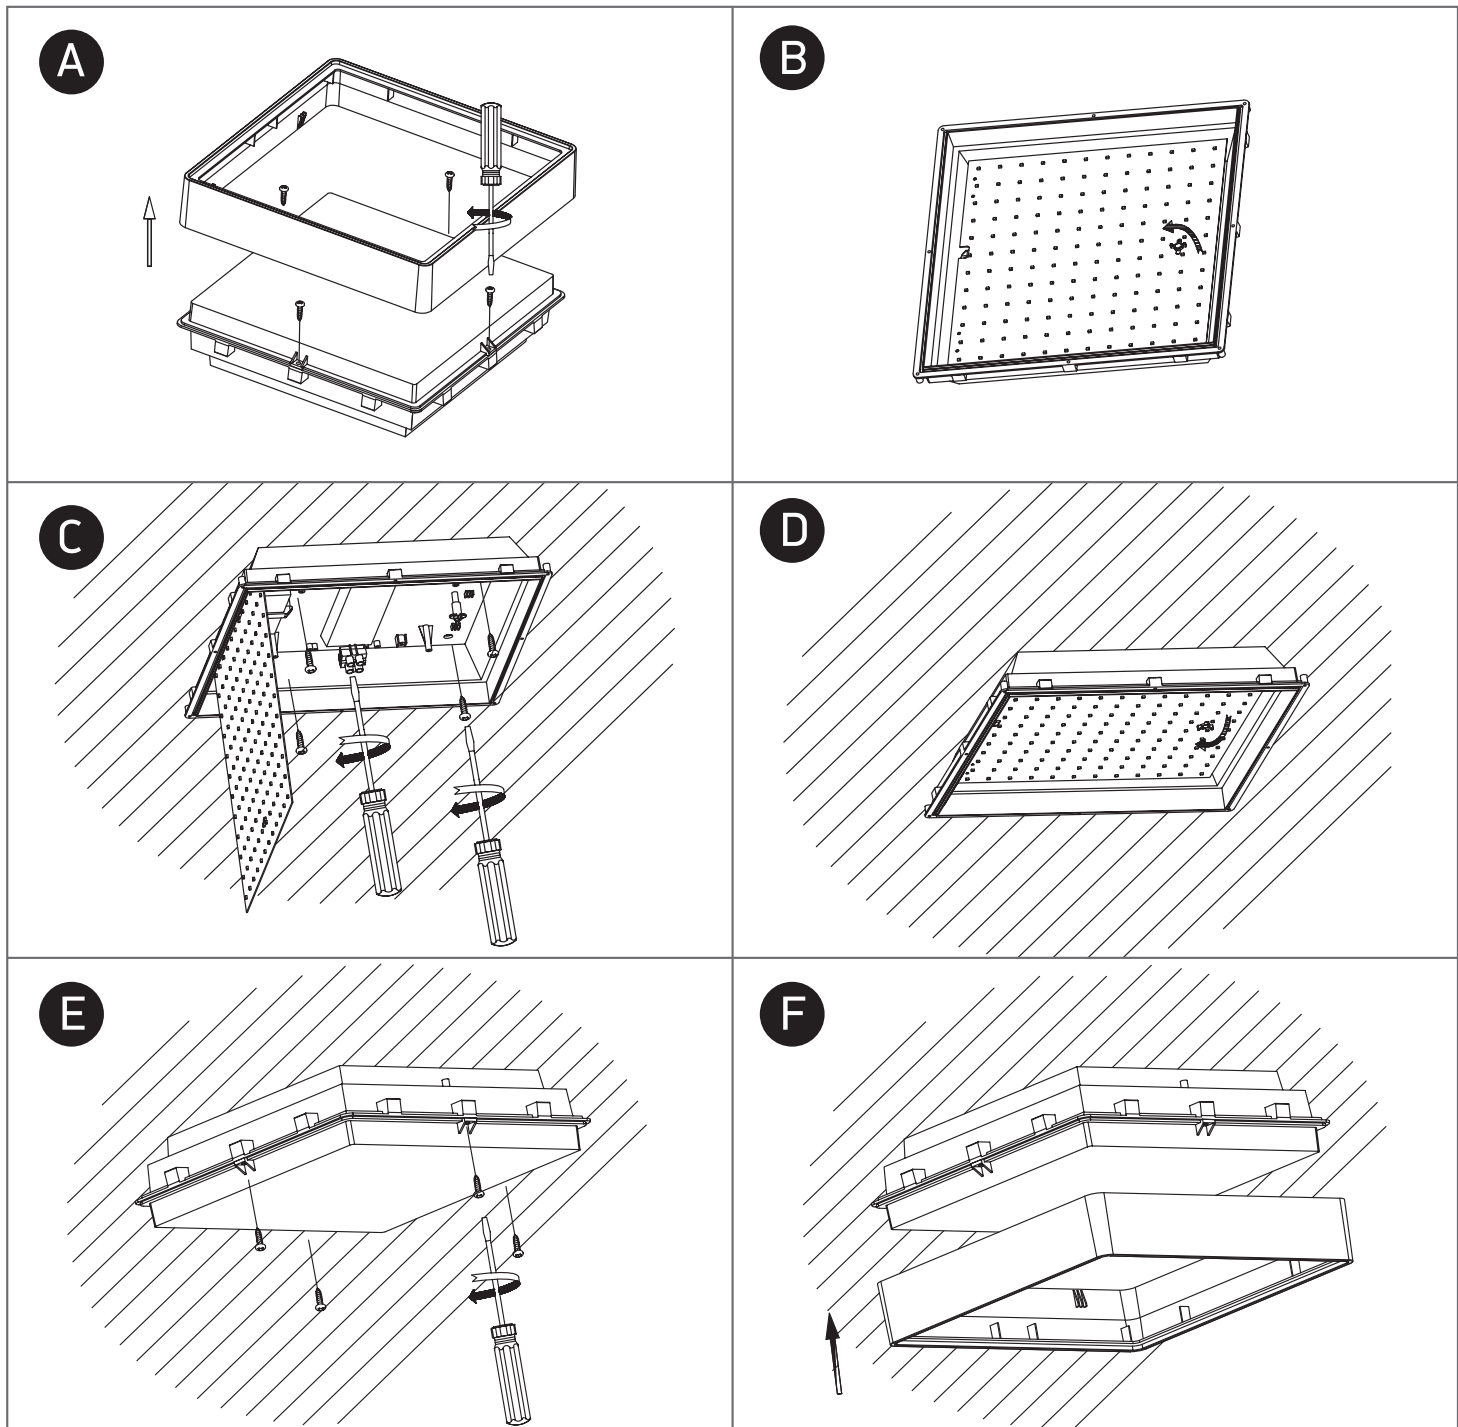

INSTALLATION MANUAL

67282AN, 67282BN

ecolight

80
CRI

230V | SMD 2835 | 24W / 30W | IP65 | ABS+PC
Complete with 600mA / 700mA driver.

one
LIGHT

Warnings:

1. Make sure that the product is installed properly before connecting to electricity.
2. Do not cover the fitting.
3. Maintenance and installation should only be carried out by a professional electrician.