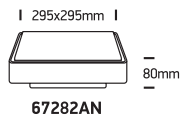

INSTALLATION MANUAL

67282AN, 67282BN

ecolight

80
CRI

230V | SMD 2835 | 24W / 30W | IP65 | ABS+PC
Complete with 600mA / 700mA driver.

one
LIGHT

Warnings:

1. Make sure that the product is installed properly before connecting to electricity.
2. Do not cover the fitting.
3. Maintenance and installation should only be carried out by a professional electrician.