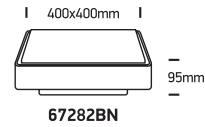

INSTALLATION MANUAL

67282AN, 67282BN

ecolight

80
CRI

230V | SMD 2835 | 24W / 30W | IP65 | ABS+PC
Complete with 600mA / 700mA driver.

one
LIGHT

Warnings:

1. Make sure that the product is installed properly before connecting to electricity.
2. Do not cover the fitting.
3. Maintenance and installation should only be carried out by a professional electrician.