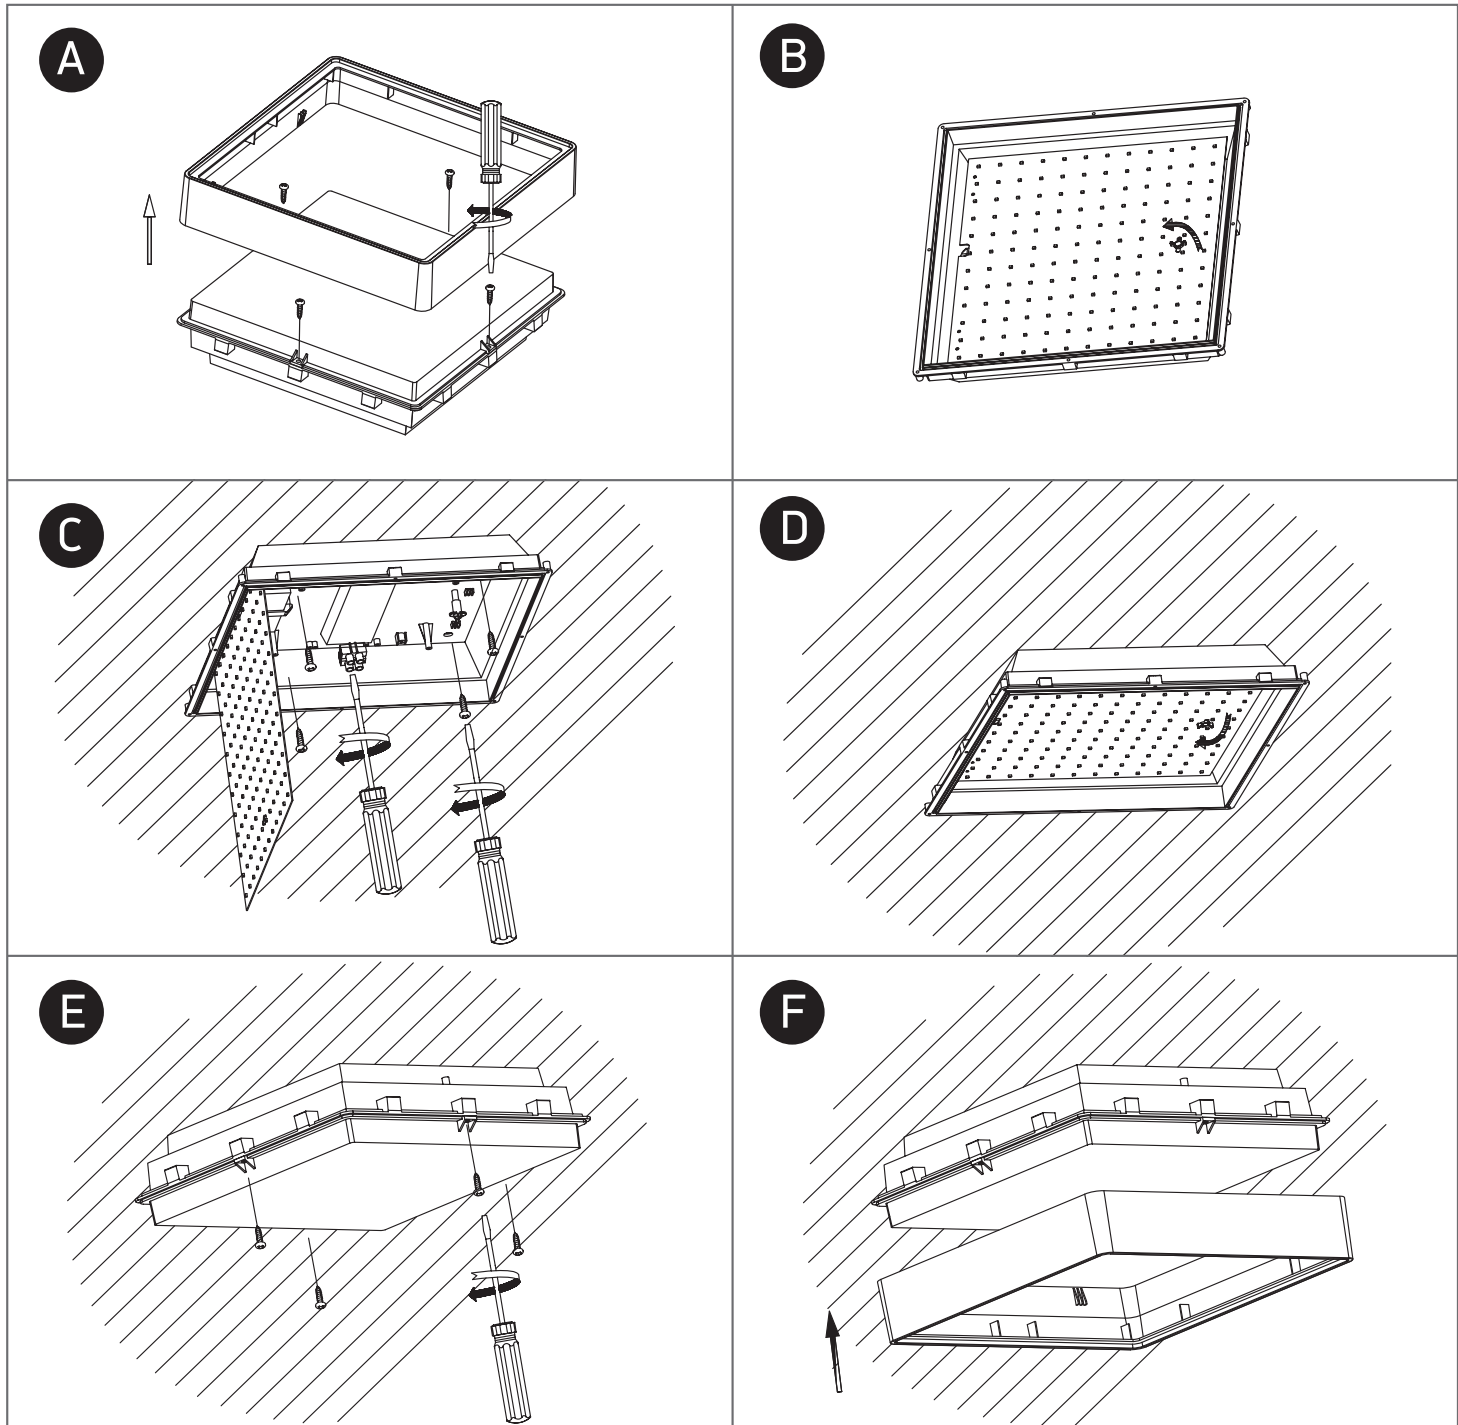

INSTALLATION MANUAL

67282AN, 67282BN

ecolight

80
CRI

230V | SMD 2835 | 24W / 30W | IP65 | ABS+PC
Complete with 600mA / 700mA driver.

one
LIGHT

Warnings:

1. Make sure that the product is installed properly before connecting to electricity.
2. Do not cover the fitting.
3. Maintenance and installation should only be carried out by a professional electrician.