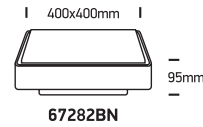

INSTALLATION MANUAL

67282AN, 67282BN

ecolight

80
CRI

230V | SMD 2835 | 24W / 30W | IP65 | ABS+PC
Complete with 600mA / 700mA driver.

one
LIGHT

Warnings:

1. Make sure that the product is installed properly before connecting to electricity.
2. Do not cover the fitting.
3. Maintenance and installation should only be carried out by a professional electrician.