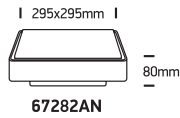

INSTALLATION MANUAL

67282AN, 67282BN

ecolight

80
CRI

230V | SMD 2835 | 24W / 30W | IP65 | ABS+PC
Complete with 600mA / 700mA driver.

one
LIGHT

Warnings:

1. Make sure that the product is installed properly before connecting to electricity.
2. Do not cover the fitting.
3. Maintenance and installation should only be carried out by a professional electrician.