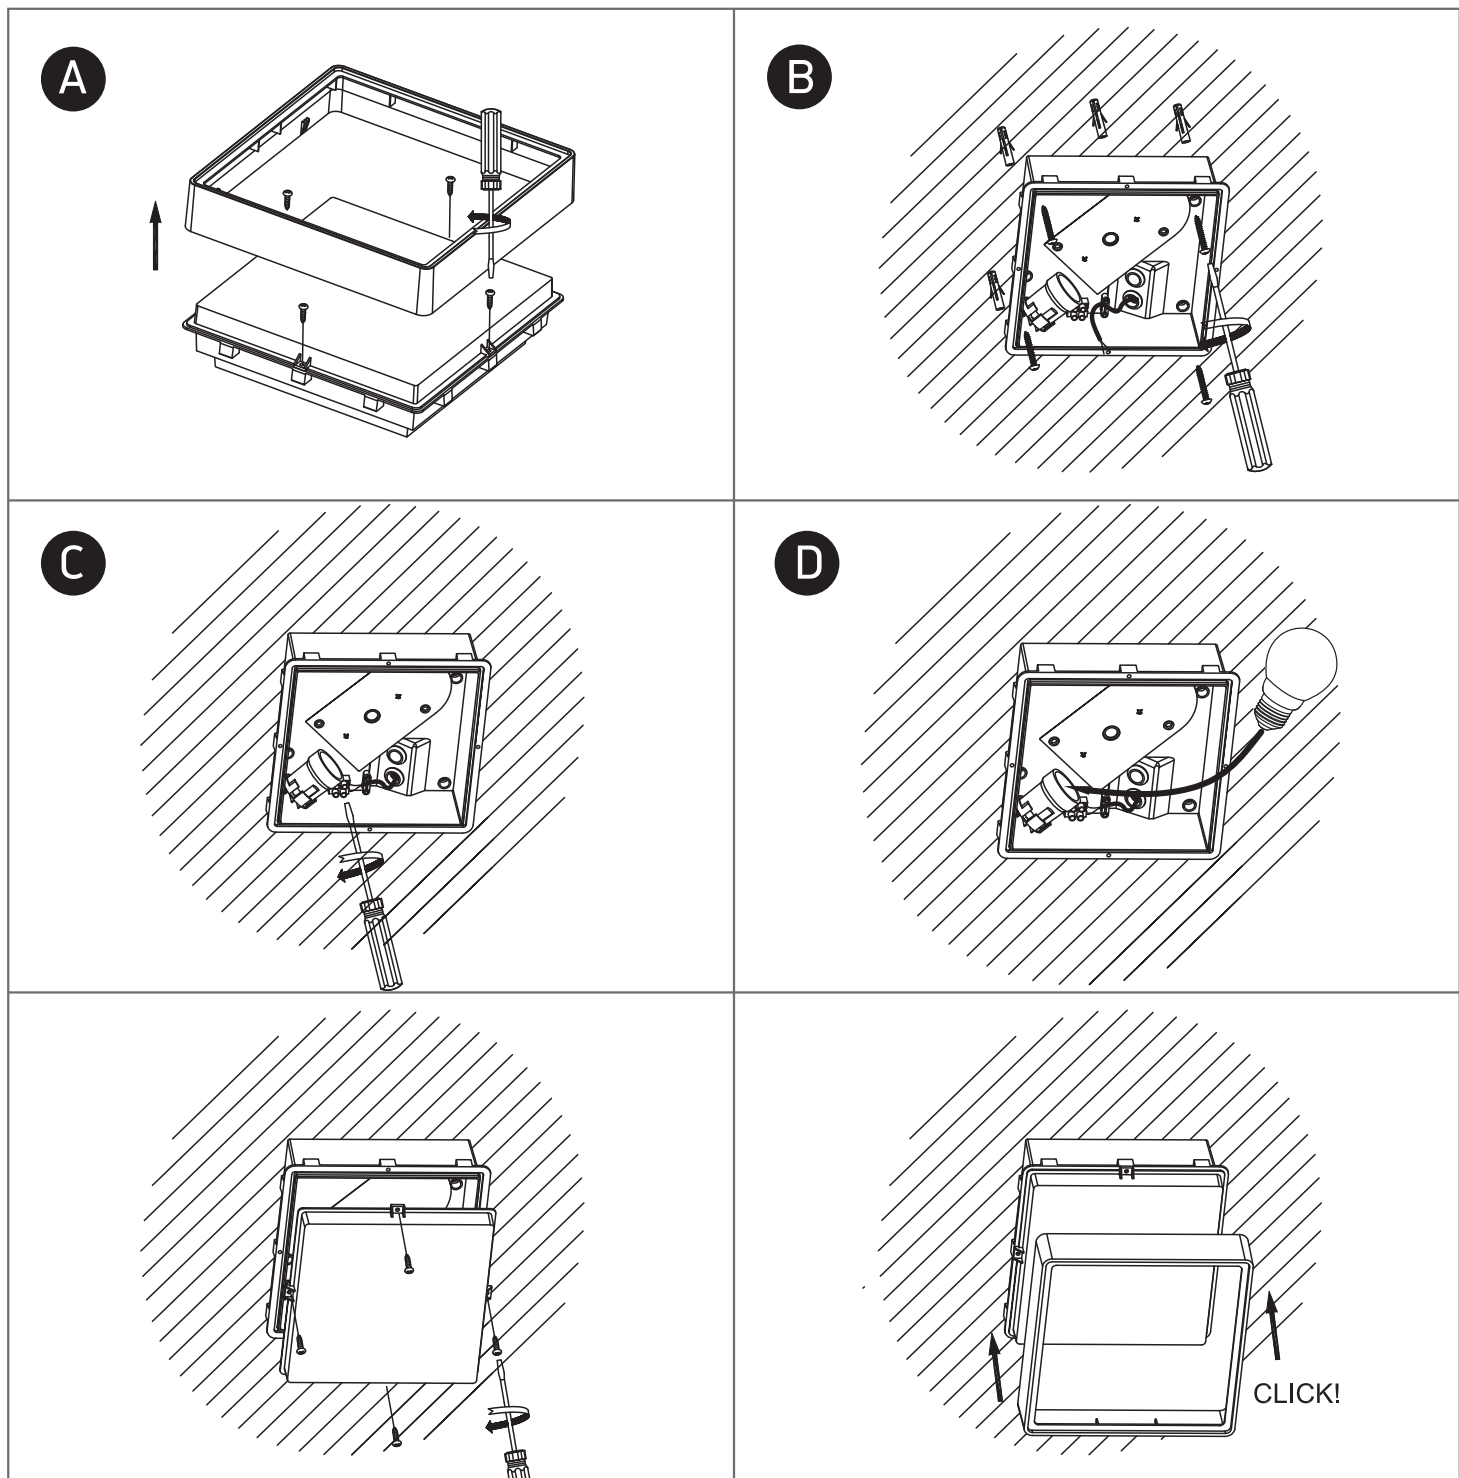

INSTALLATION MANUAL

67282E

one
LIGHT

100-240V | E27 | 12W | IP65 | Plastic

Warnings:

1. Make sure that the product is installed properly before connecting to electricity.
2. Do not cover the fitting.
3. Maintenance and installation should only be carried out by a professional electrician.