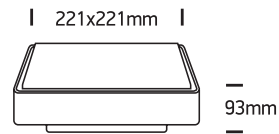

INSTALLATION MANUAL

67282E

100-240V | E27 | 12W | IP65 | Plastic

one
LIGHT

Warnings:

1. Make sure that the product is installed properly before connecting to electricity.
2. Do not cover the fitting.
3. Maintenance and installation should only be carried out by a professional electrician.