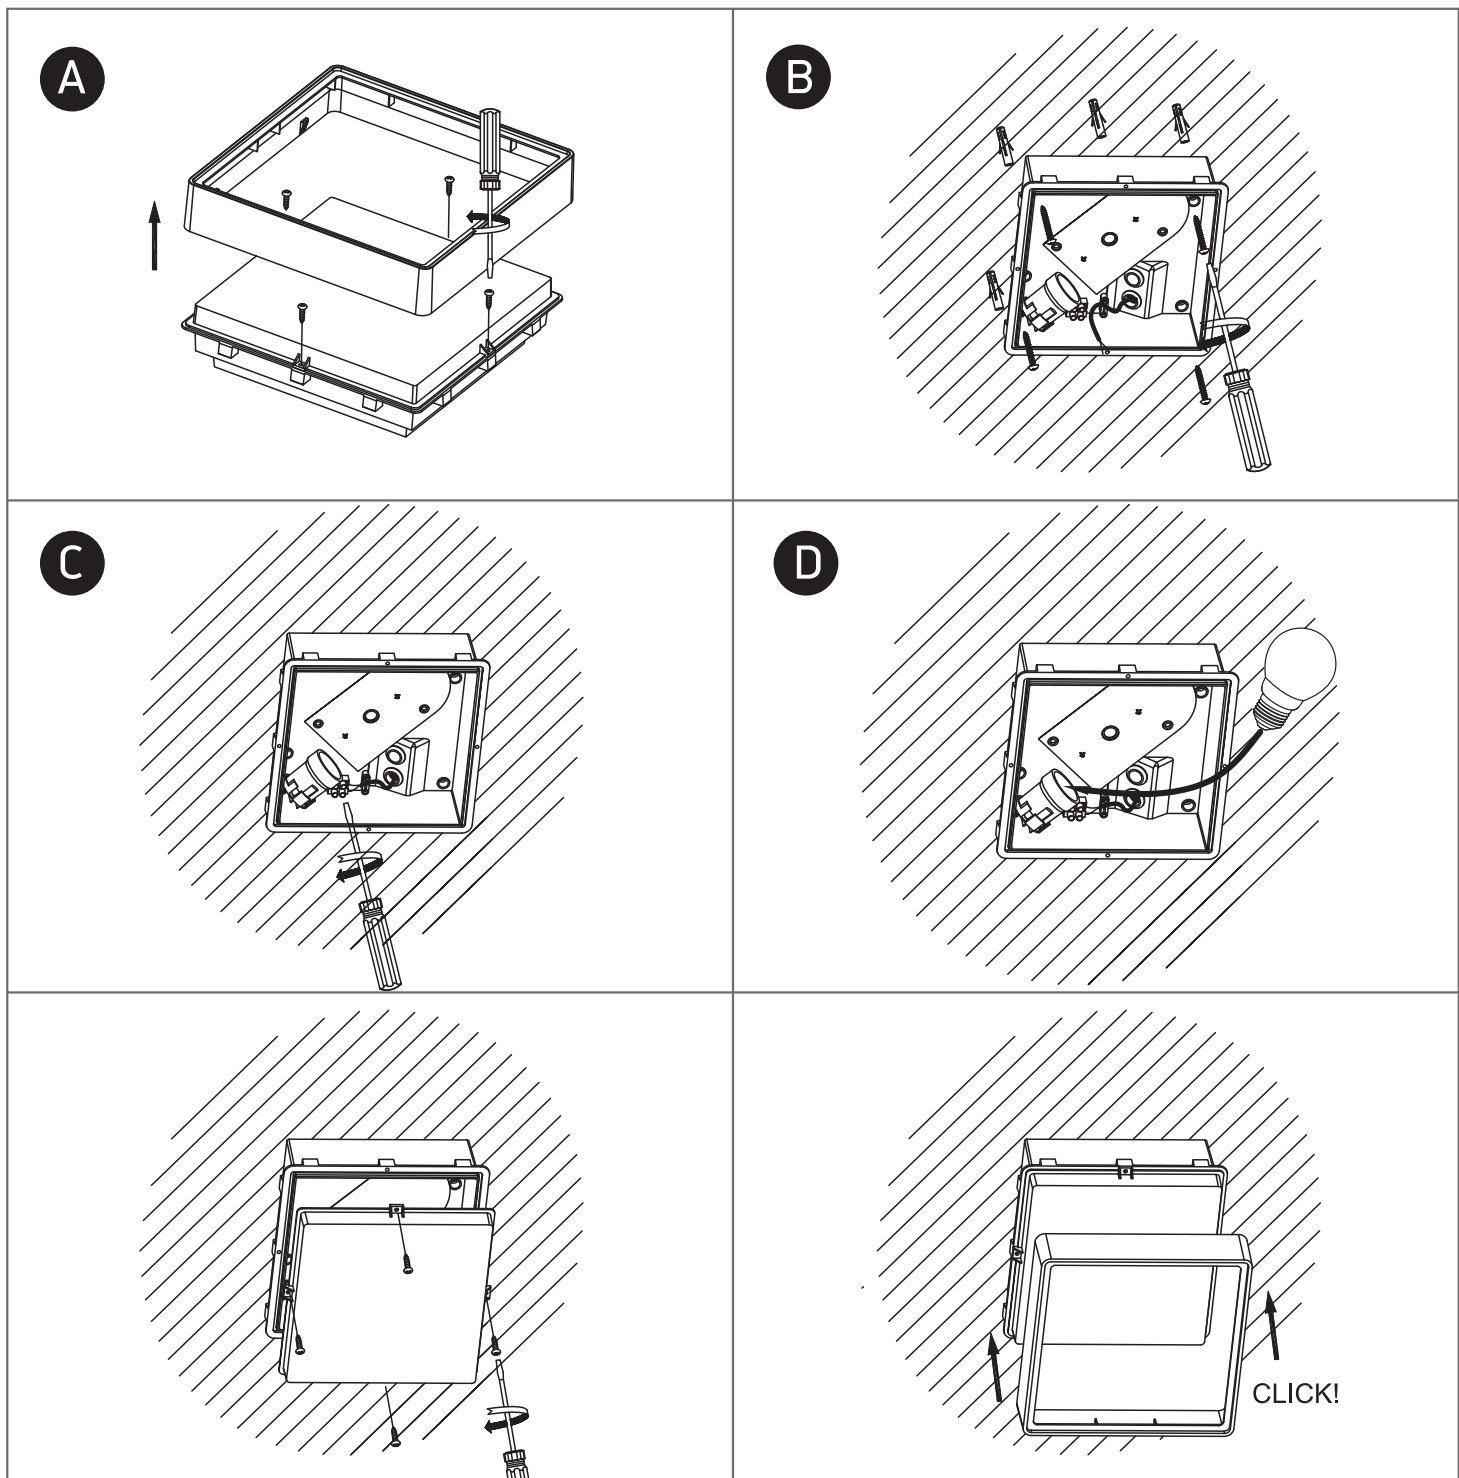

INSTALLATION MANUAL

67282E

100-240V | E27 | 12W | IP65 | Plastic

one
LIGHT

Warnings:

1. Make sure that the product is installed properly before connecting to electricity.
2. Do not cover the fitting.
3. Maintenance and installation should only be carried out by a professional electrician.