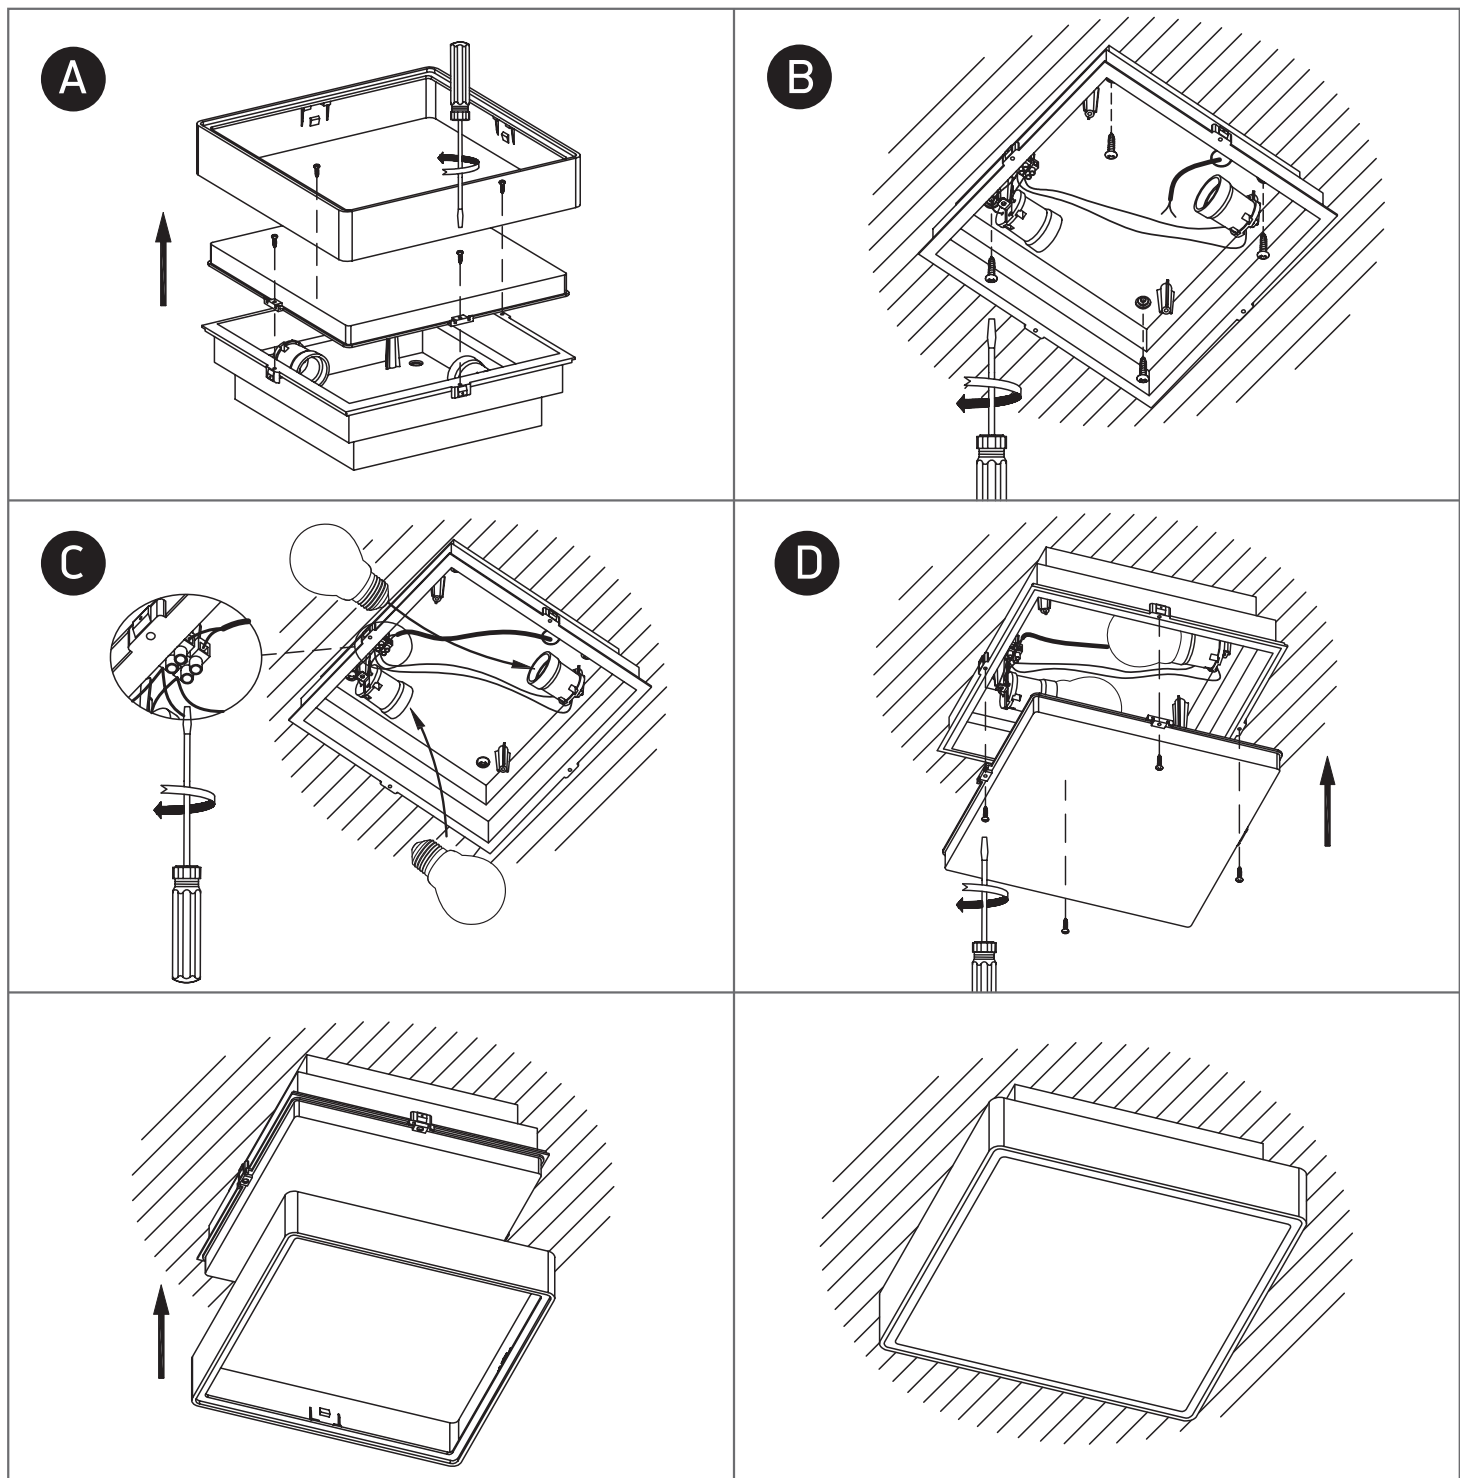

INSTALLATION MANUAL

67282EA

100-240V | E27 | 2x12W | IP65 | ABS+PC

one
LIGHT

Warnings:

1. Make sure that the product is installed properly before connecting to electricity.
2. Do not cover the fitting.
3. Maintenance and installation should only be carried out by a professional electrician.