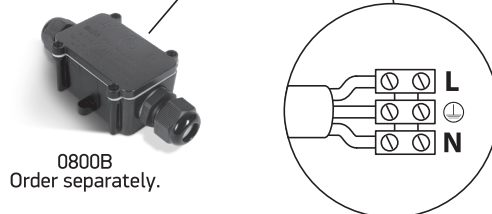

INSTALLATION MANUAL

69050

ecceinground

230V | AC LED | 20W | IP67 | Stainless steel 316
Removable honeycomb.

Warnings:

1. Make sure that the product is installed properly before connecting to electricity.
2. Do not cover the fitting.
3. Maintenance and installation should only be carried out by a professional electrician.