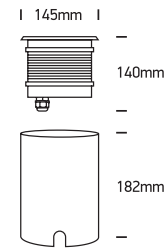

INSTALLATION MANUAL

69050

ecceinground

230V | AC LED | 20W | IP67 | Stainless steel 316
Removable honeycomb.

Warnings:

1. Make sure that the product is installed properly before connecting to electricity.
2. Do not cover the fitting.
3. Maintenance and installation should only be carried out by a professional electrician.