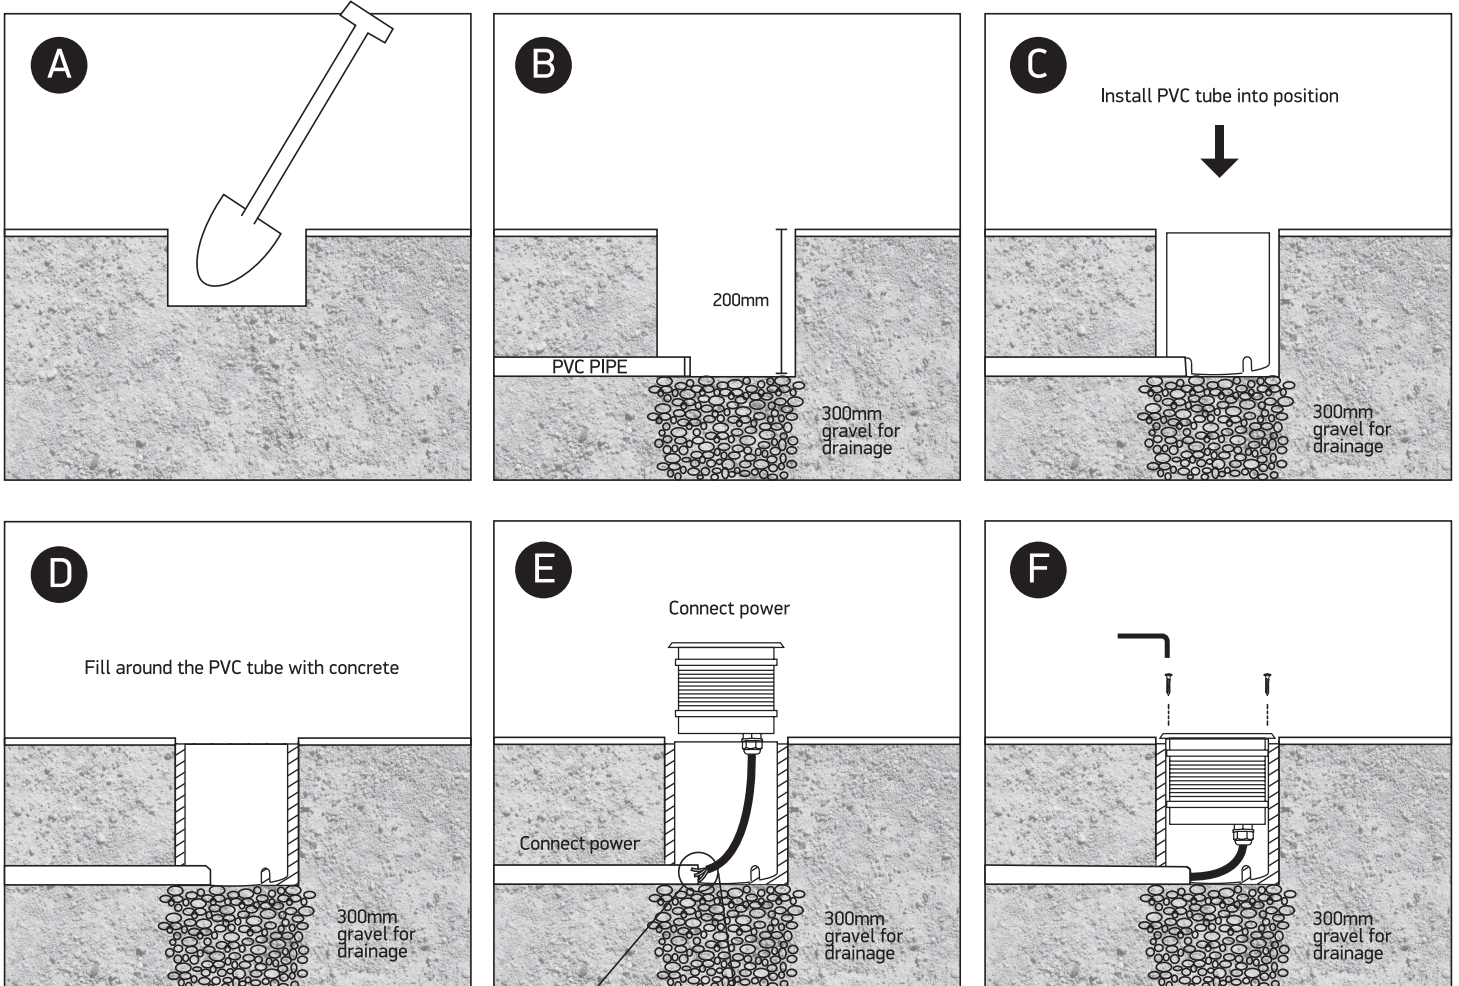

INSTALLATION MANUAL

69050

ecceinground

230V | AC LED | 20W | IP67 | Stainless steel 316
Removable honeycomb.

Warnings:

1. Make sure that the product is installed properly before connecting to electricity.
2. Do not cover the fitting.
3. Maintenance and installation should only be carried out by a professional electrician.