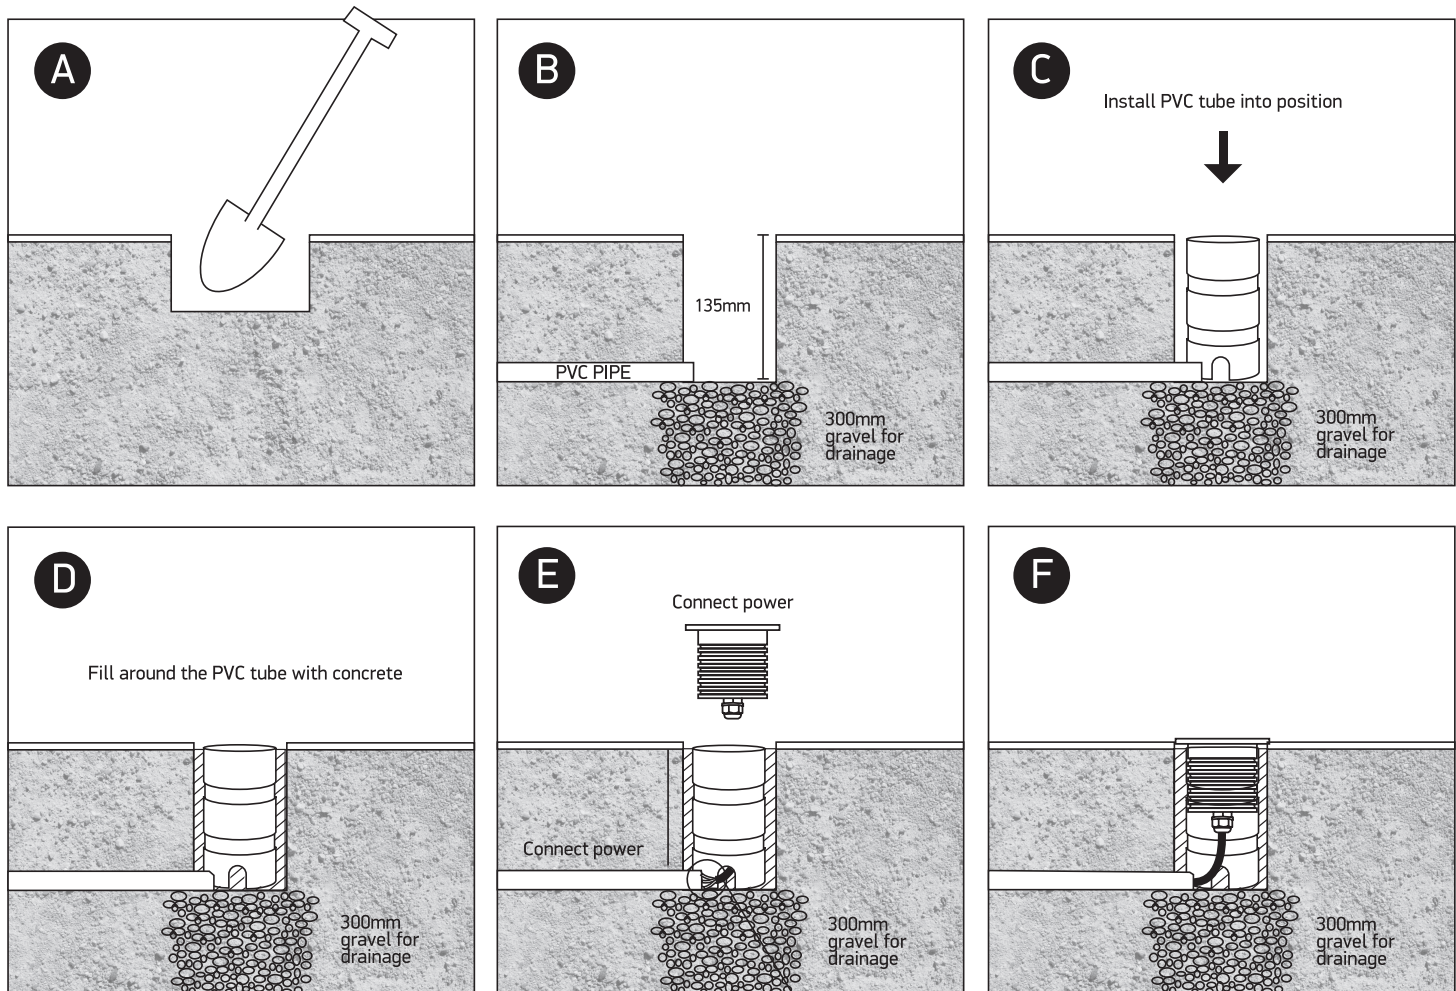

INSTALLATION MANUAL

69056C

ec^oinground

24V DC | COB LED | 9W | IP67 | Aluminium
Requires 24V DC driver.

80
CRI

125mm

one
LIGHT

Warnings: