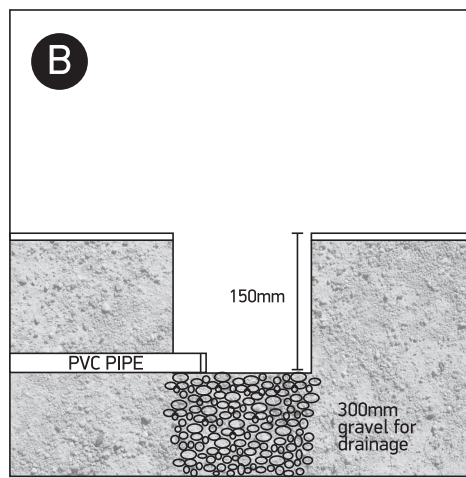

INSTALLATION MANUAL

69060

ecoinground

100-240V | LED | 6W | IP67 | Trimless | Die cast
Complete with 500mA driver / Complete with honeycomb.

0800BA
Order separately

Warnings:

1. Make sure that the product is installed properly before connecting to electricity.
2. Do not cover the fitting.
3. Maintenance and installation should only be carried out by a professional electrician.