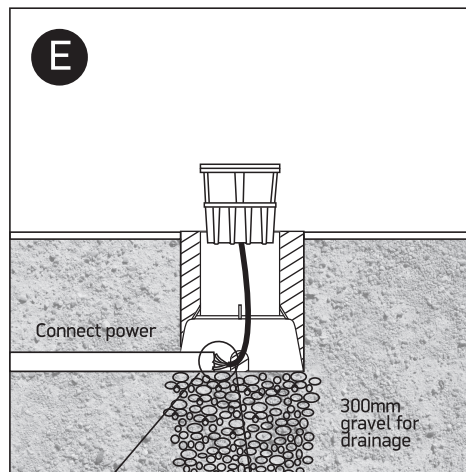

INSTALLATION MANUAL

69060

ecoinground

100-240V | LED | 6W | IP67 | Trimless | Die cast
Complete with 500mA driver / Complete with honeycomb.

0800BA
Order separately

Warnings:

1. Make sure that the product is installed properly before connecting to electricity.
2. Do not cover the fitting.
3. Maintenance and installation should only be carried out by a professional electrician.