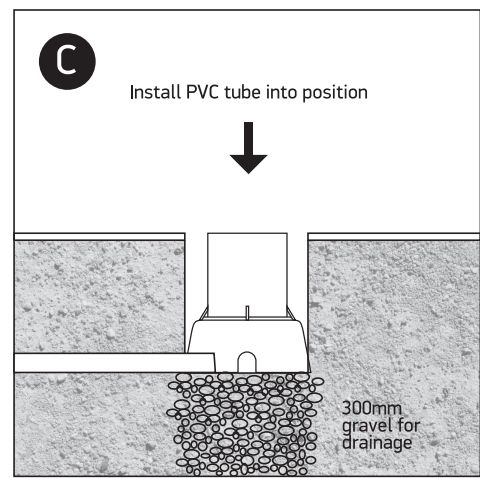

INSTALLATION MANUAL

69060

ecoinground

100-240V | LED | 6W | IP67 | Trimless | Die cast
Complete with 500mA driver / Complete with honeycomb.

0800BA
Order separately

Warnings:

1. Make sure that the product is installed properly before connecting to electricity.
2. Do not cover the fitting.
3. Maintenance and installation should only be carried out by a professional electrician.