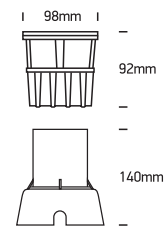

INSTALLATION MANUAL

69060

ecoinground

100-240V | LED | 6W | IP67 | Trimless | Die cast
Complete with 500mA driver / Complete with honeycomb.

0800BA
Order separately

Warnings:

1. Make sure that the product is installed properly before connecting to electricity.
2. Do not cover the fitting.
3. Maintenance and installation should only be carried out by a professional electrician.