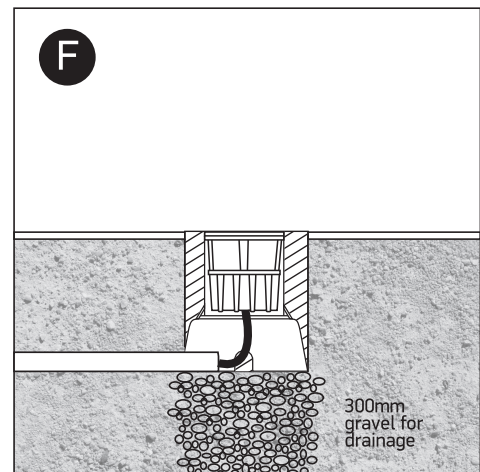

INSTALLATION MANUAL

69060

ecoinground

100-240V | LED | 6W | IP67 | Trimless | Die cast
Complete with 500mA driver / Complete with honeycomb.

0800BA
Order separately

Warnings:

1. Make sure that the product is installed properly before connecting to electricity.
2. Do not cover the fitting.
3. Maintenance and installation should only be carried out by a professional electrician.