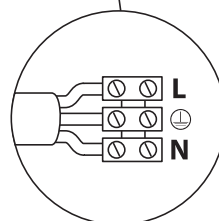

INSTALLATION MANUAL

69060

ecoinground

100-240V | LED | 6W | IP67 | Trimless | Die cast
Complete with 500mA driver / Complete with honeycomb.

0800BA
Order separately

Warnings:

1. Make sure that the product is installed properly before connecting to electricity.
2. Do not cover the fitting.
3. Maintenance and installation should only be carried out by a professional electrician.