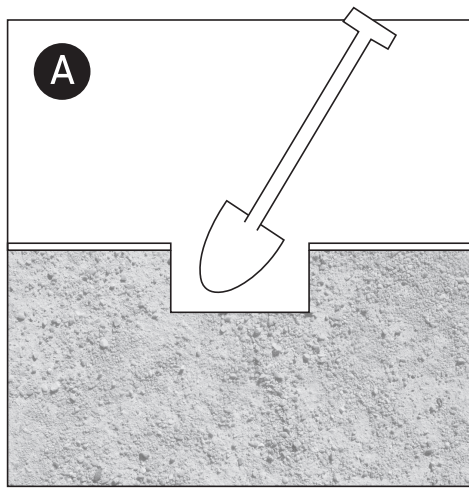

INSTALLATION MANUAL

69060

ecoinground

100-240V | LED | 6W | IP67 | Trimless | Die cast
Complete with 500mA driver / Complete with honeycomb.

0800BA
Order separately

Warnings:

1. Make sure that the product is installed properly before connecting to electricity.
2. Do not cover the fitting.
3. Maintenance and installation should only be carried out by a professional electrician.