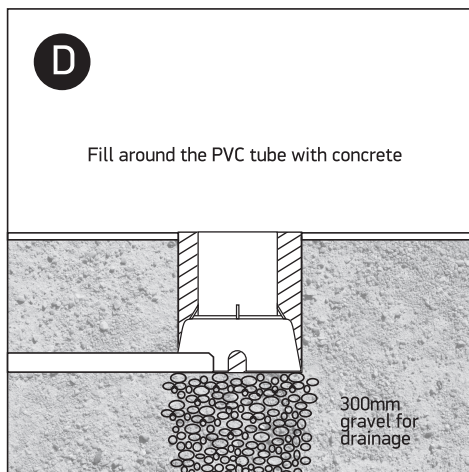

INSTALLATION MANUAL

69060

ecoinground

100-240V | LED | 6W | IP67 | Trimless | Die cast
Complete with 500mA driver / Complete with honeycomb.

0800BA
Order separately

Warnings:

1. Make sure that the product is installed properly before connecting to electricity.
2. Do not cover the fitting.
3. Maintenance and installation should only be carried out by a professional electrician.