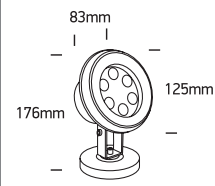

INSTALLATION MANUAL

69064B

ecounderwater

6x1W | LED | IP68 | Adjustable | Stainless steel 316

Requires 24V DC driver / Underwater only / 2m max depth.

one
LIGHT

Warnings:

1. Make sure that the product is installed properly before connecting to electricity.
2. Do not cover the fitting.
3. Maintenance and installation should only be carried out by a professional electrician.
4. The LED underwater light must be completely submerged in water before operating the light for more than ten (10) seconds.