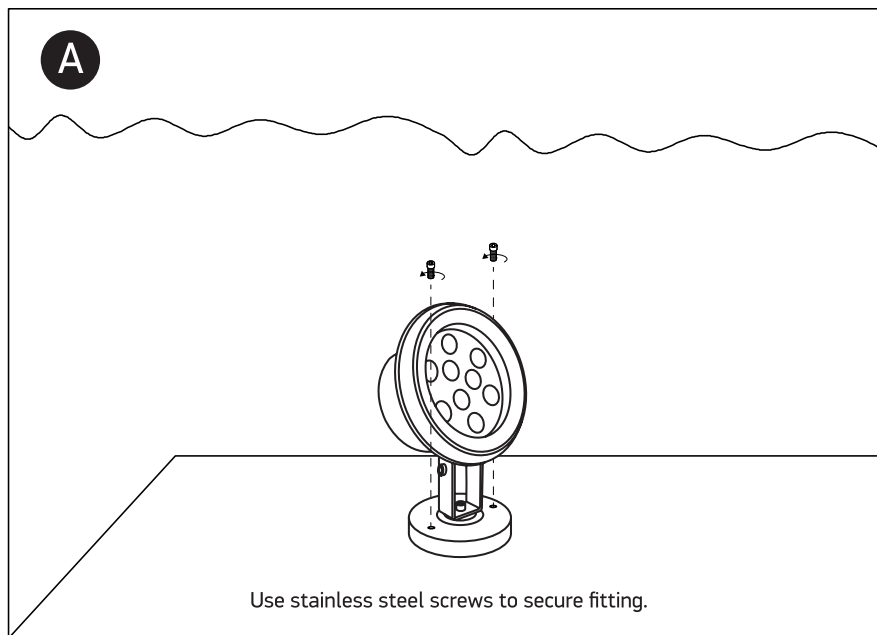

## 69064C

**eco**underwater

9x1W | LED | IP68 | Adjustable | Stainless steel 316

Requires 24V DC driver / Underwater only / 2m max depth.

**one**  
LIGHT

MAX WATER DEPTH 2 METER

### Warnings:

1. Make sure that the product is installed properly before connecting to electricity.
2. Do not cover the fitting.
3. Maintenance and installation should only be carried out by a professional electrician.
4. The LED underwater light must be completely submerged in water before operating the light for more than ten (10) seconds.