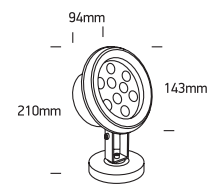

## 69064C

**eco**underwater

9x1W | LED | IP68 | Adjustable | Stainless steel 316

Requires 24V DC driver / Underwater only / 2m max depth.

**one**  
LIGHT

MAX WATER DEPTH 2 METER