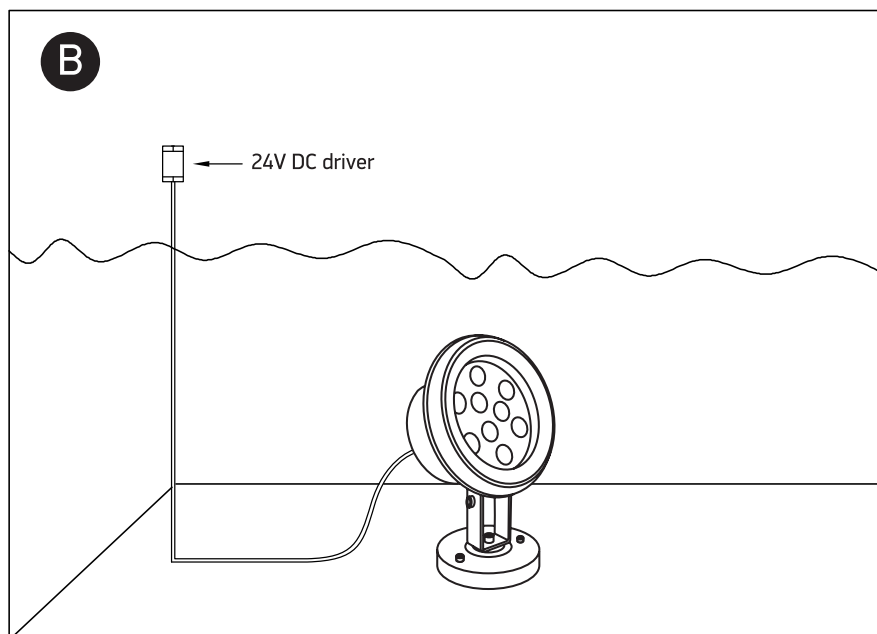

## 69064C

**eco**underwater

9x1W | LED | IP68 | Adjustable | Stainless steel 316

Requires 24V DC driver / Underwater only / 2m max depth.

**one**  
LIGHT

MAX WATER DEPTH 2 METER

### Warnings:

1. Make sure that the product is installed properly before connecting to electricity.
2. Do not cover the fitting.
3. Maintenance and installation should only be carried out by a professional electrician.
4. The LED underwater light must be completely submerged in water before operating the light for more than ten (10) seconds.