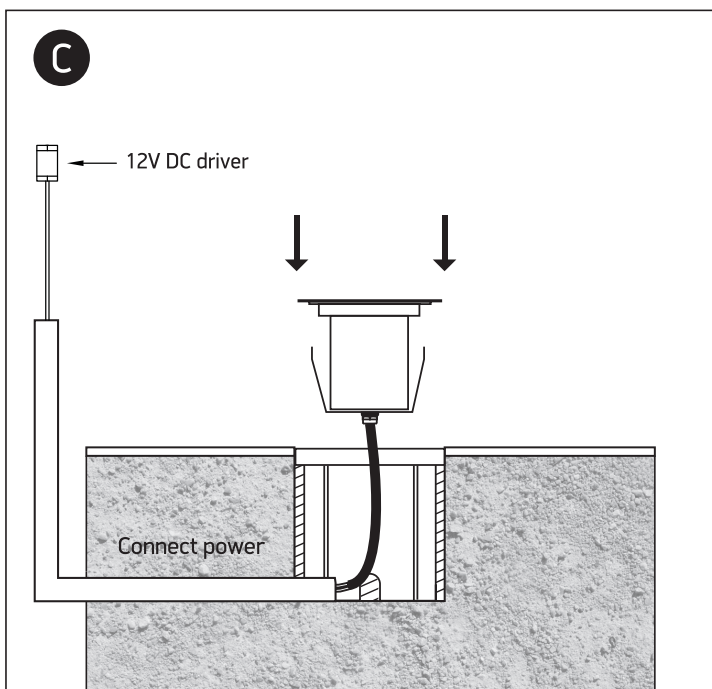

# INSTALLATION MANUAL

69066

**eco**underwater

24V DC | LED | 1W | IP68 | Stainless steel 316

Requires 24V DC driver / Underwater only / 2m max depth.

52mm

83mm

46mm

90mm

500cm

**one**  
LIGHT