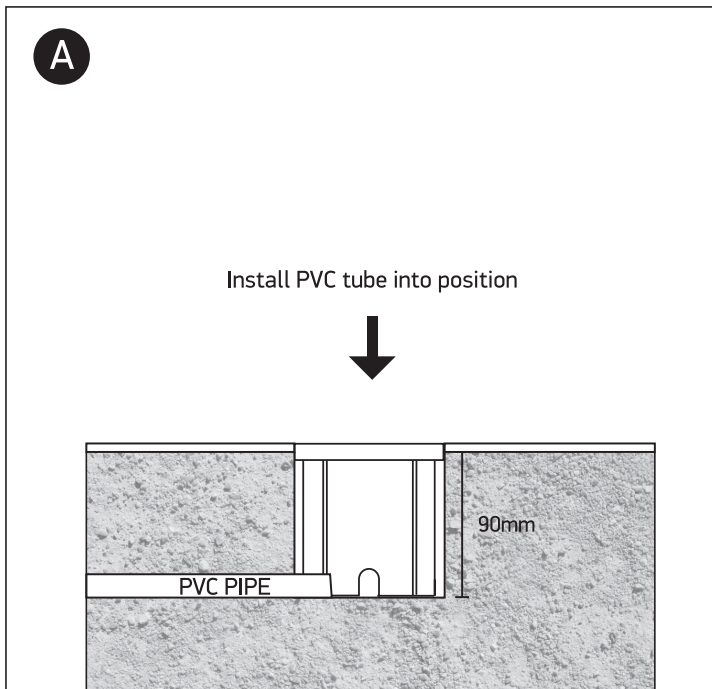

# INSTALLATION MANUAL

69066

**eco**underwater

24V DC | LED | 1W | IP68 | Stainless steel 316

Requires 24V DC driver / Underwater only / 2m max depth.

52mm

83mm

46mm

90mm

500cm

**one**  
LIGHT