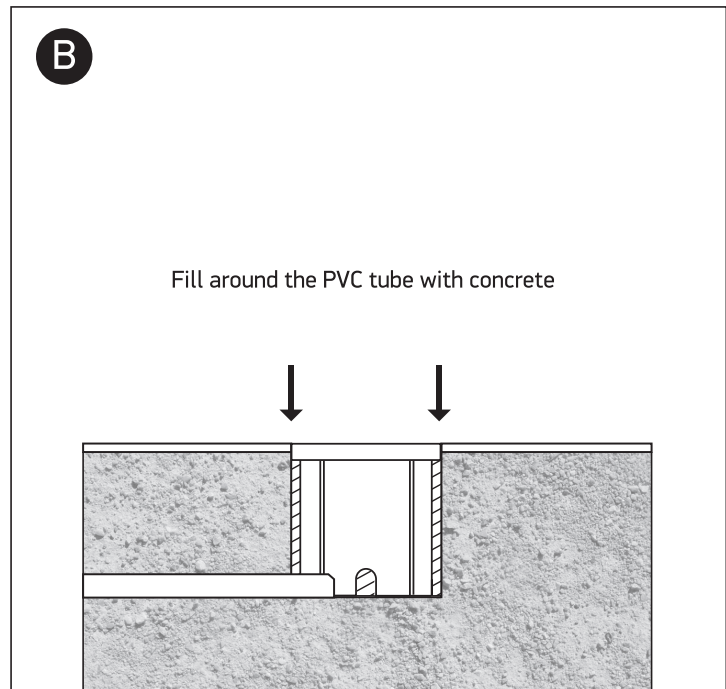

# INSTALLATION MANUAL

69066

**eco**underwater

24V DC | LED | 1W | IP68 | Stainless steel 316

Requires 24V DC driver / Underwater only / 2m max depth.

52mm

83mm

46mm

90mm

500cm

**one**  
LIGHT