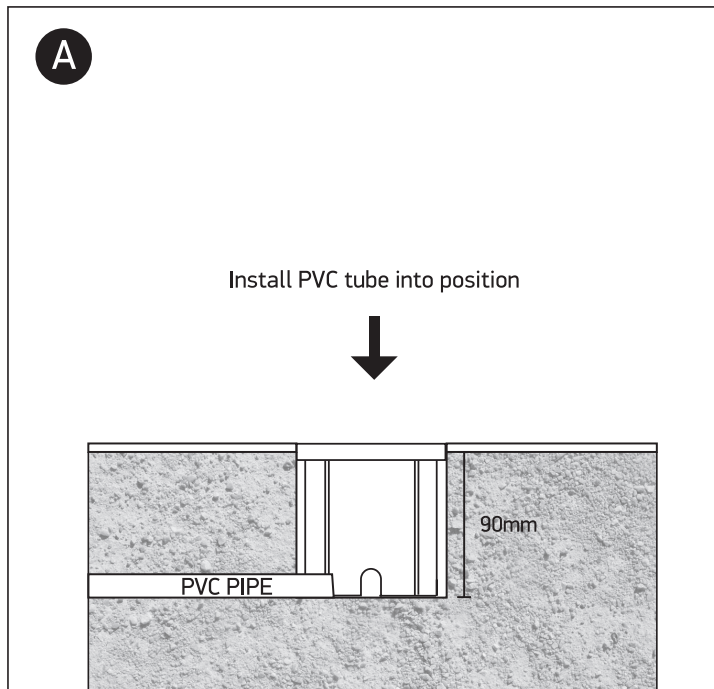

# INSTALLATION MANUAL

69066

**eco**underwater

24V DC | LED | 1W | IP68 | Stainless steel 316

Requires 24V DC driver / Underwater only / 2m max depth.

52mm

83mm

46mm

90mm

500cm

**one**  
LIGHT