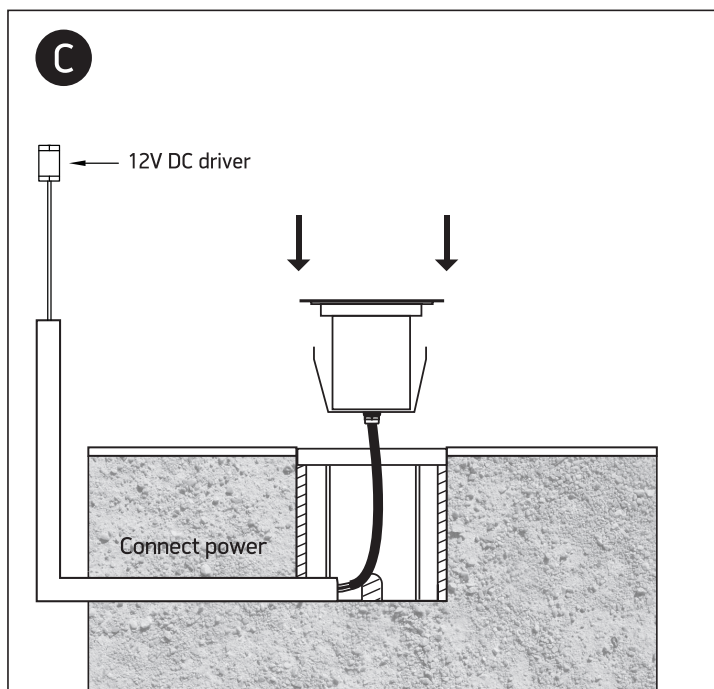

# INSTALLATION MANUAL

69066

**eco**underwater

24V DC | LED | 1W | IP68 | Stainless steel 316

Requires 24V DC driver / Underwater only / 2m max depth.

52mm

83mm

46mm

90mm

500cm

**one**  
LIGHT