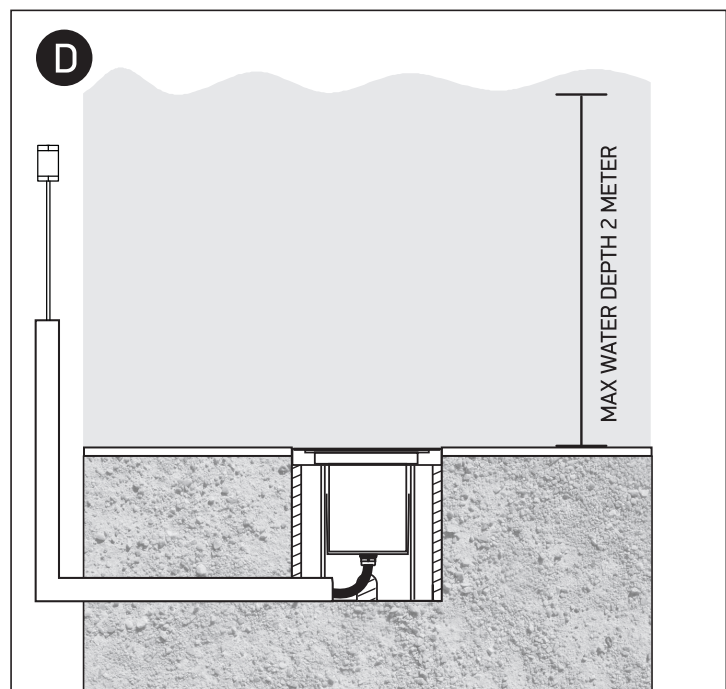

# INSTALLATION MANUAL

69066

**eco**underwater

24V DC | LED | 1W | IP68 | Stainless steel 316

Requires 24V DC driver / Underwater only / 2m max depth.

52mm

83mm

46mm

90mm

500cm

**one**  
LIGHT