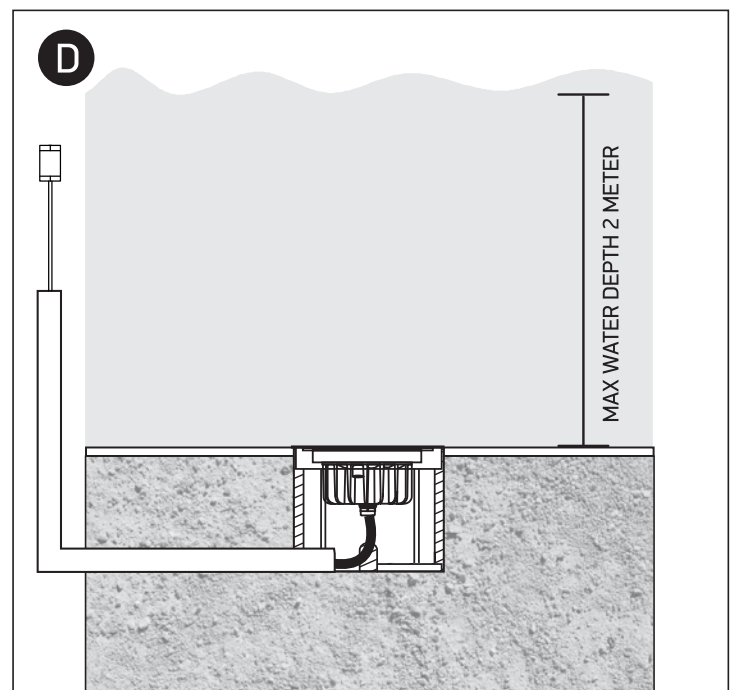

INSTALLATION MANUAL

69066A

ecounderwater

24V DC | LED | 3x1W | IP68 | Stainless steel 316

Requires 24V DC driver / Underwater only / 2m max depth.

one
LIGHT

Warnings:

1. Make sure that the product is installed properly before connecting to electricity.
2. Do not cover the fitting.
3. Maintenance and installation should only be carried out by a professional electrician.