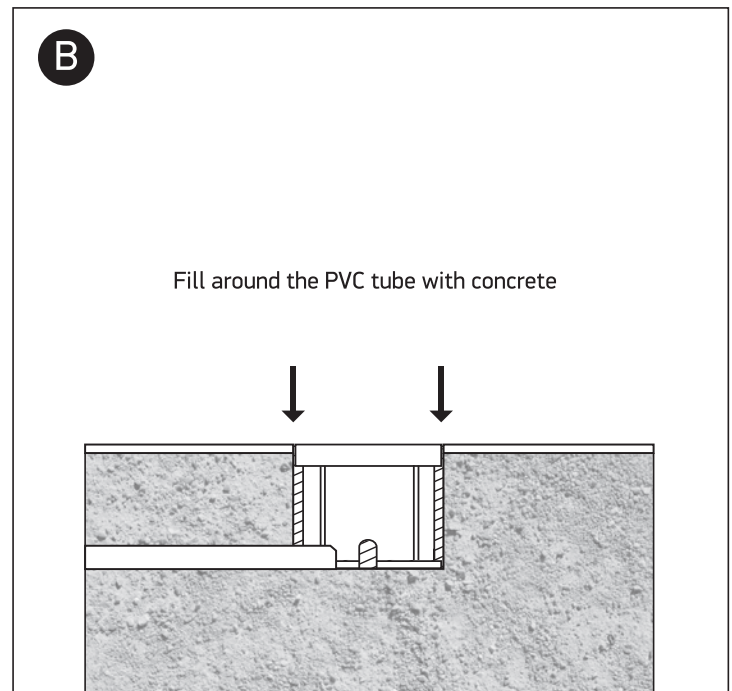

INSTALLATION MANUAL

69066A

ecounderwater

24V DC | LED | 3x1W | IP68 | Stainless steel 316

Requires 24V DC driver / Underwater only / 2m max depth.

one
LIGHT

Warnings:

1. Make sure that the product is installed properly before connecting to electricity.
2. Do not cover the fitting.
3. Maintenance and installation should only be carried out by a professional electrician.