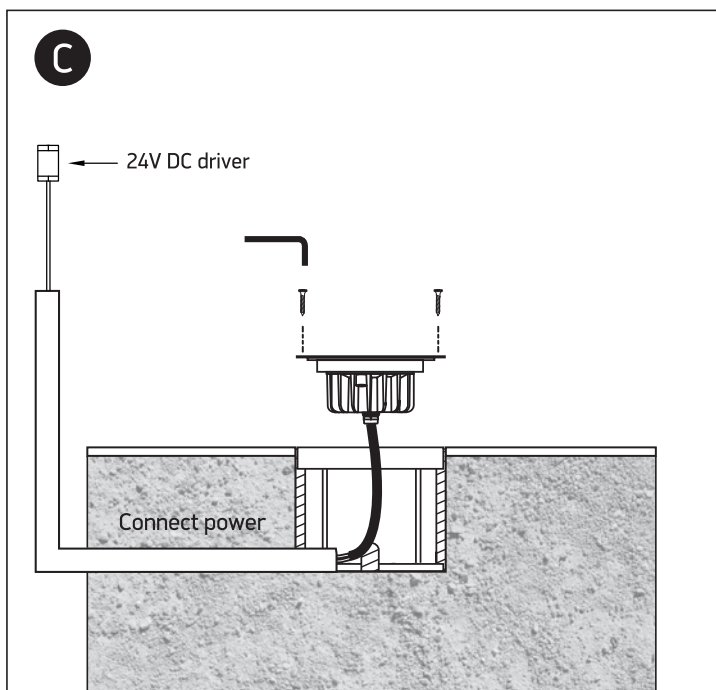

INSTALLATION MANUAL

69066A

ecounderwater

24V DC | LED | 3x1W | IP68 | Stainless steel 316

Requires 24V DC driver / Underwater only / 2m max depth.

one
LIGHT

Warnings:

1. Make sure that the product is installed properly before connecting to electricity.
2. Do not cover the fitting.
3. Maintenance and installation should only be carried out by a professional electrician.