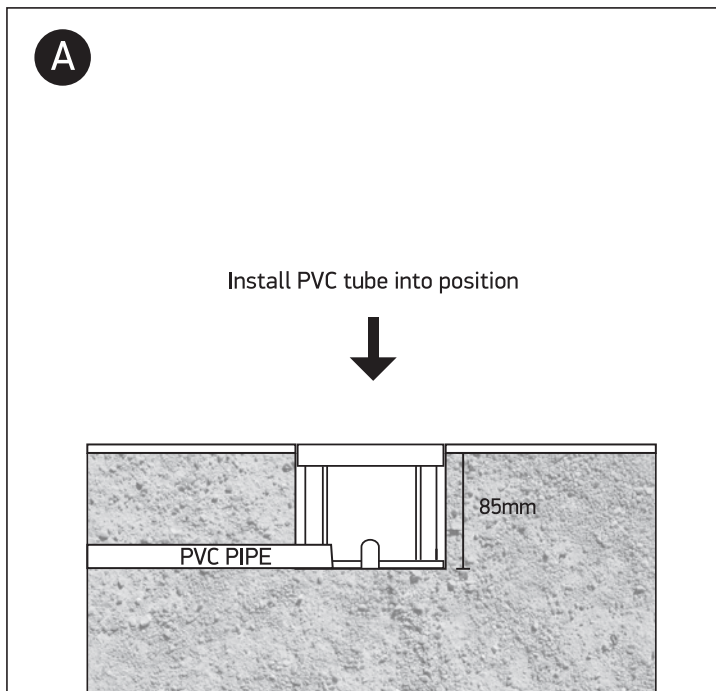

INSTALLATION MANUAL

69066A

ecounderwater

24V DC | LED | 3x1W | IP68 | Stainless steel 316

Requires 24V DC driver / Underwater only / 2m max depth.

one
LIGHT

Warnings:

1. Make sure that the product is installed properly before connecting to electricity.
2. Do not cover the fitting.
3. Maintenance and installation should only be carried out by a professional electrician.