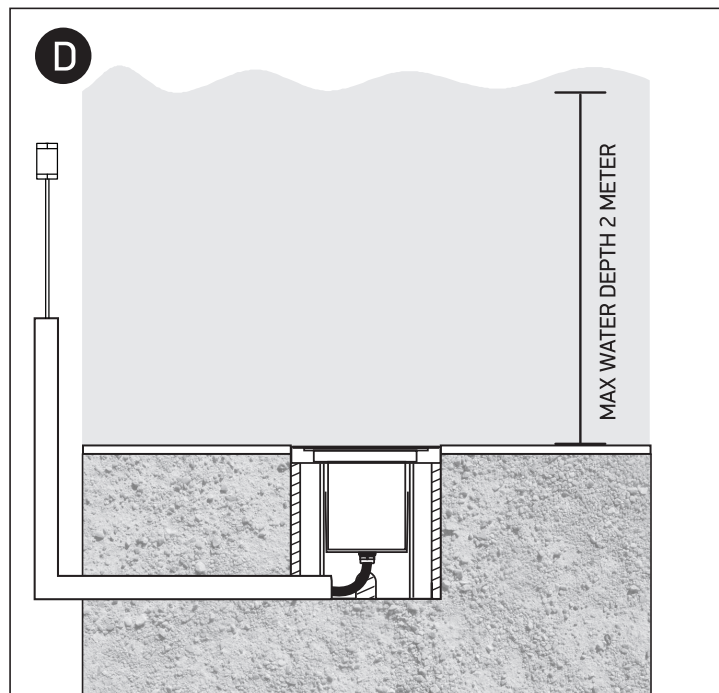

# INSTALLATION MANUAL

69066M

ecounderwater

24V DC | LED | 0,3W | IP68 | Stainless steel 316

Requires 24V DC driver / Underwater only / 2m max depth.

25mm

40mm

22mm

45mm

one  
LIGHT