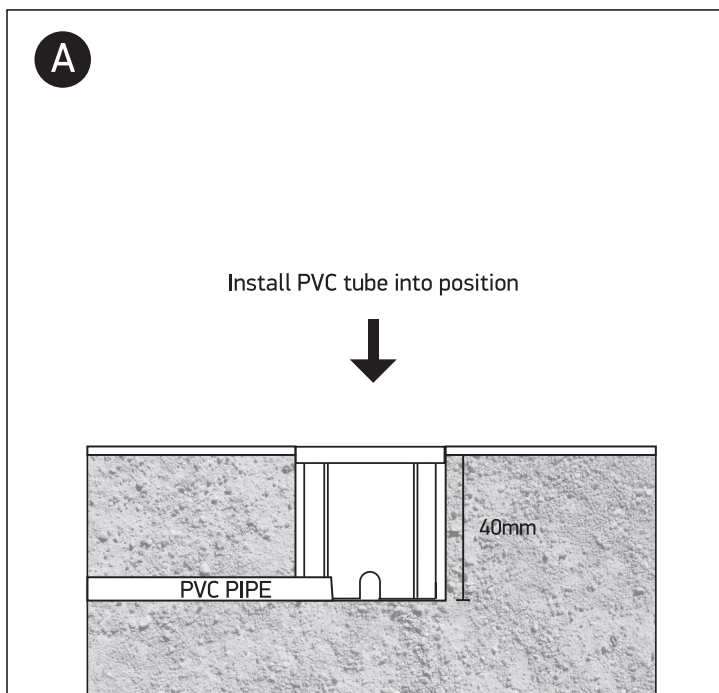

# INSTALLATION MANUAL

69066M

ecounderwater

24V DC | LED | 0,3W | IP68 | Stainless steel 316

Requires 24V DC driver / Underwater only / 2m max depth.

25mm

40mm

22mm

45mm

one  
LIGHT