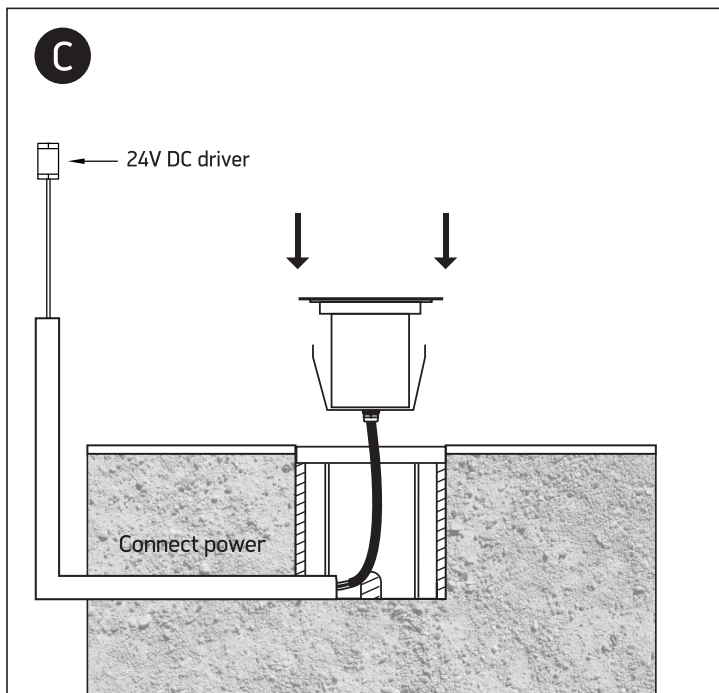

# INSTALLATION MANUAL

69066M

ecounderwater

24V DC | LED | 0,3W | IP68 | Stainless steel 316

Requires 24V DC driver / Underwater only / 2m max depth.

25mm

40mm

22mm

45mm

one  
LIGHT