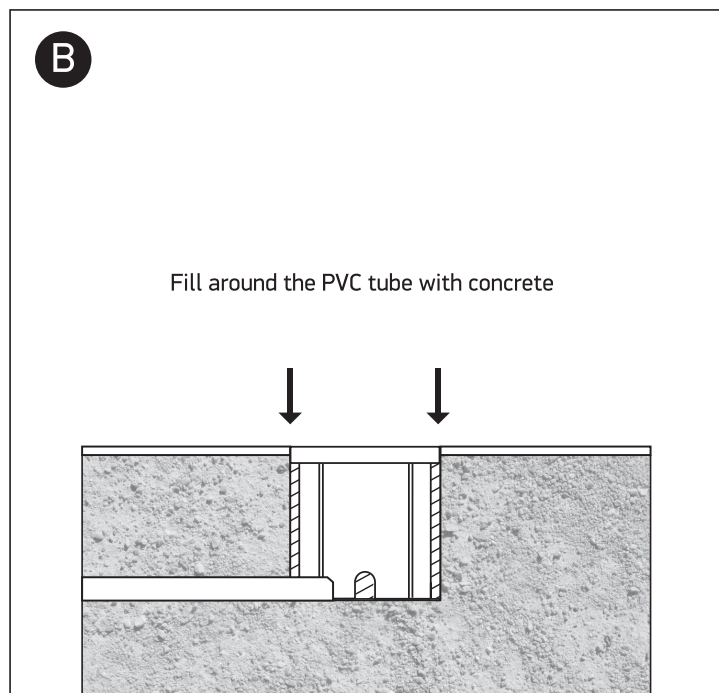

# INSTALLATION MANUAL

69066M

ecounderwater

24V DC | LED | 0,3W | IP68 | Stainless steel 316

Requires 24V DC driver / Underwater only / 2m max depth.

25mm

40mm

22mm

45mm

one  
LIGHT