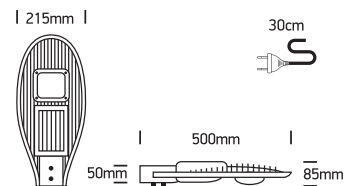

INSTALLATION MANUAL

70080, 70090, 70100, 70101, 70102

ecolight

Ra>70

Complete with driver

one
LIGHT

70080:
100-240V | 20W | IP65 | Die cast

70090:
100-240V | 30W | IP65 | Die cast

70100:
100-240V | 50W | IP65 | Die cast

70101:
100-240V | 80W | IP65 | Die cast

70102:
100-240V | 2x60W | IP65 | Die cast

Warnings:

1. Make sure that the product is installed properly before connecting to electricity.
2. Do not cover the fitting.
3. Maintenance and installation should only be carried out by a professional electrician.