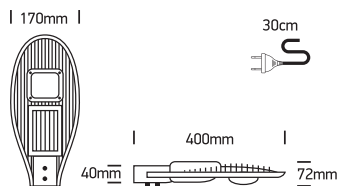

INSTALLATION MANUAL

70080, 70090, 70100, 70101, 70102

ecolight

Ra>70

Complete with driver

one
LIGHT

70080:
100-240V | 20W | IP65 | Die cast

70090:
100-240V | 30W | IP65 | Die cast

70100:
100-240V | 50W | IP65 | Die cast

70101:
100-240V | 80W | IP65 | Die cast

70102:
100-240V | 2x60W | IP65 | Die cast

Warnings:

1. Make sure that the product is installed properly before connecting to electricity.
2. Do not cover the fitting.
3. Maintenance and installation should only be carried out by a professional electrician.