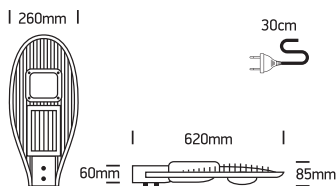

INSTALLATION MANUAL

70080, 70090, 70100, 70101, 70102

ecolight

Ra>70

Complete with driver

one
LIGHT

70080:
100-240V | 20W | IP65 | Die cast

70090:
100-240V | 30W | IP65 | Die cast

70100:
100-240V | 50W | IP65 | Die cast

70101:
100-240V | 80W | IP65 | Die cast

70102:
100-240V | 2x60W | IP65 | Die cast

Warnings:

1. Make sure that the product is installed properly before connecting to electricity.
2. Do not cover the fitting.
3. Maintenance and installation should only be carried out by a professional electrician.