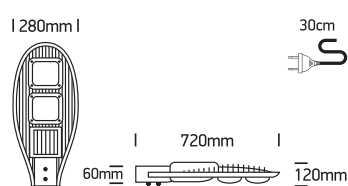

INSTALLATION MANUAL

70080, 70090, 70100, 70101, 70102

ecolight

Ra>70

Complete with driver

one
LIGHT

70080:
100-240V | 20W | IP65 | Die cast

70090:
100-240V | 30W | IP65 | Die cast

70100:
100-240V | 50W | IP65 | Die cast

70101:
100-240V | 80W | IP65 | Die cast

70102:
100-240V | 2x60W | IP65 | Die cast

Warnings:

1. Make sure that the product is installed properly before connecting to electricity.
2. Do not cover the fitting.
3. Maintenance and installation should only be carried out by a professional electrician.