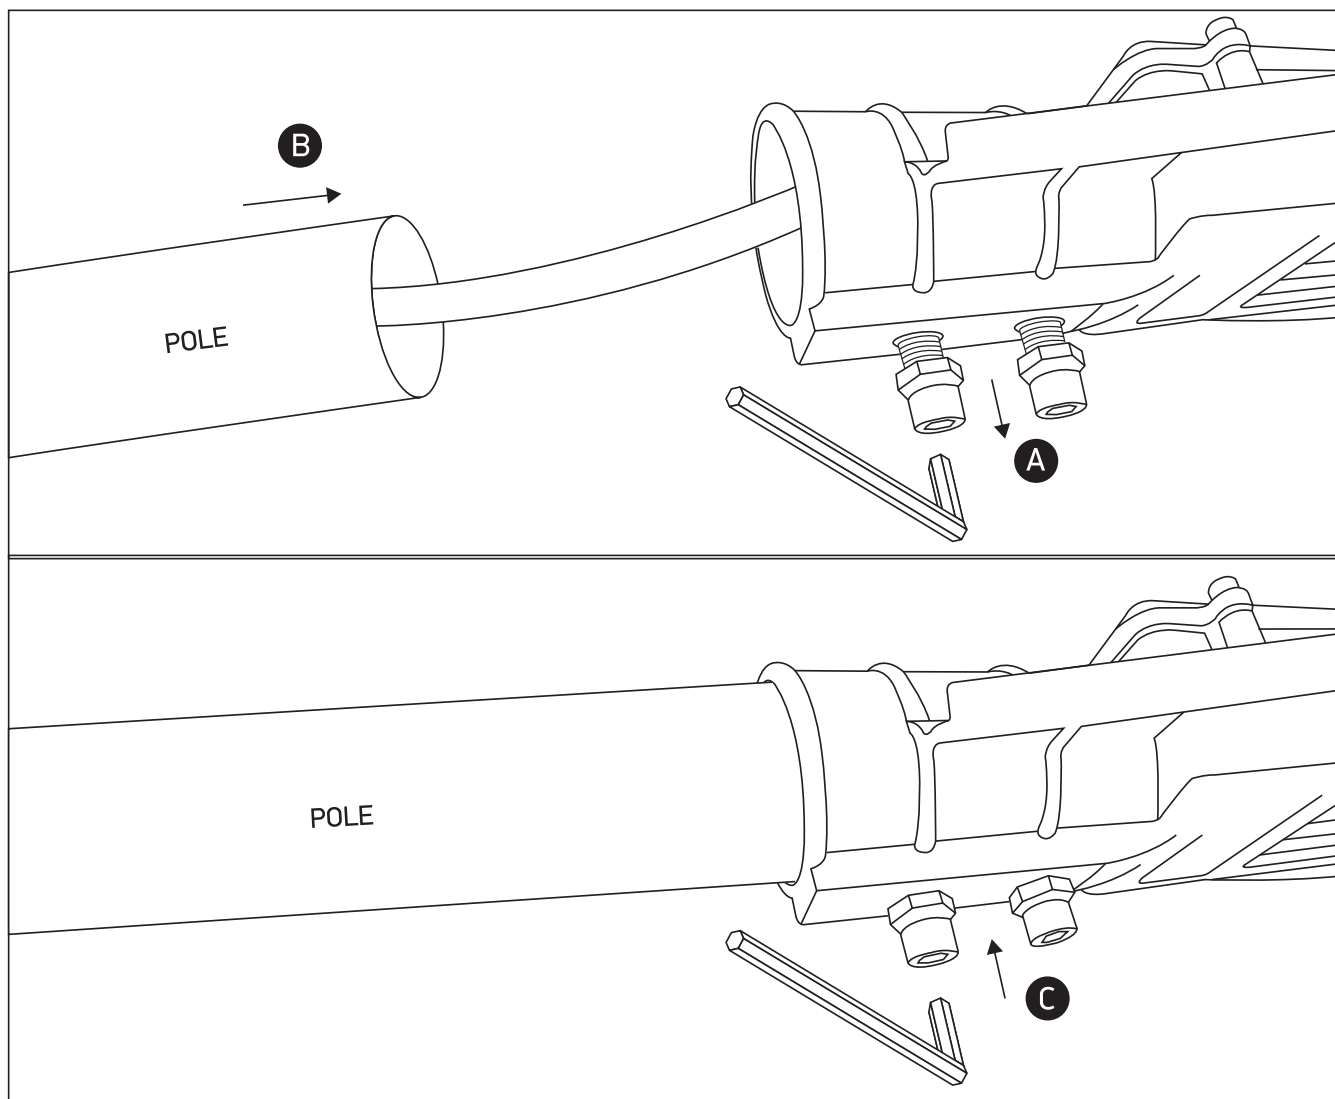

INSTALLATION MANUAL

70080, 70090, 70100, 70101, 70102

ecolight

Ra>70

Complete with driver

one
LIGHT

70080:
100-240V | 20W | IP65 | Die cast

70090:
100-240V | 30W | IP65 | Die cast

70100:
100-240V | 50W | IP65 | Die cast

70101:
100-240V | 80W | IP65 | Die cast

70102:
100-240V | 2x60W | IP65 | Die cast

Warnings:

1. Make sure that the product is installed properly before connecting to electricity.
2. Do not cover the fitting.
3. Maintenance and installation should only be carried out by a professional electrician.