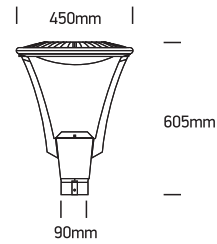

INSTALLATION MANUAL

70104

ecolight

CE

RoHS
COMPLIANT

NOT
RECYCLABLE

100-240V | 30W | IP65 | Die cast

Complete with driver.

500cm
S

70
CRI

one
LIGHT

Warnings:

1. Make sure that the product is installed properly before connecting to electricity.
2. Do not cover the fitting.
3. Maintenance and installation should only be carried out by a professional electrician.