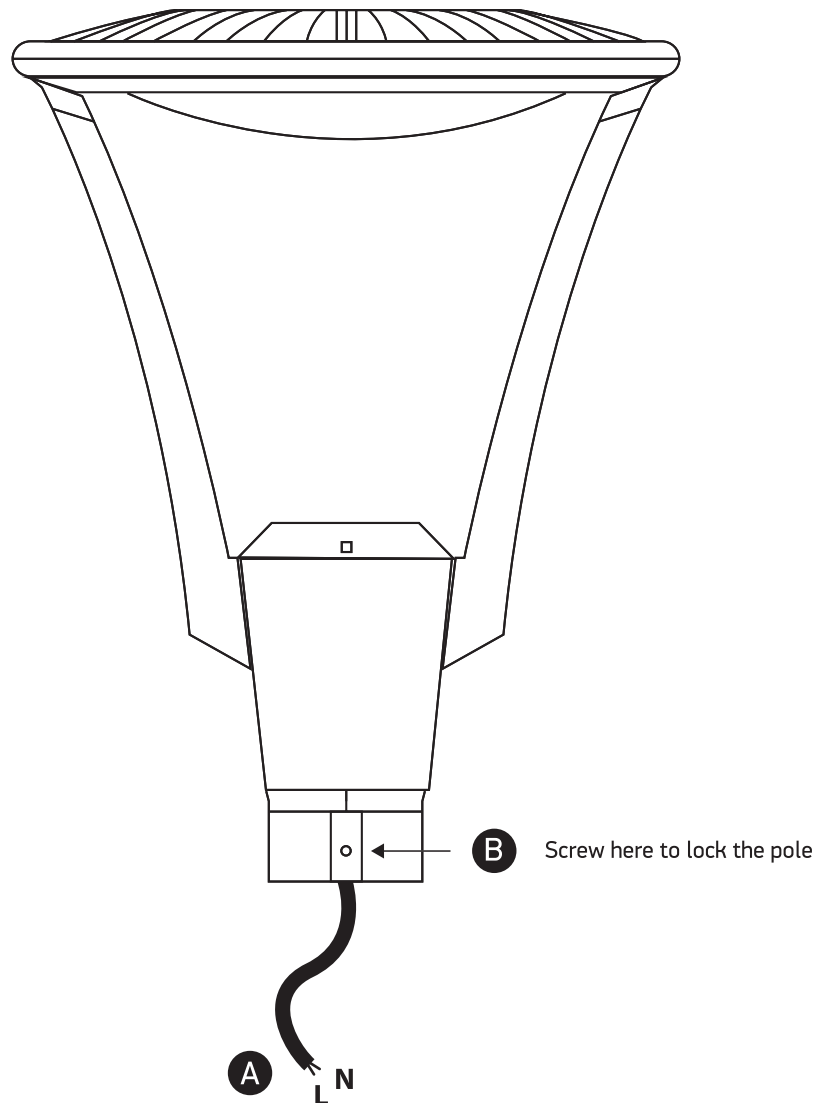

INSTALLATION MANUAL

70104

ecolight

CE

RoHS
COMPLIANT

NOT
RECYCLABLE

100-240V | 30W | IP65 | Die cast

Complete with driver.

500cm
S

70
CRI

one
LIGHT

Warnings:

1. Make sure that the product is installed properly before connecting to electricity.
2. Do not cover the fitting.
3. Maintenance and installation should only be carried out by a professional electrician.