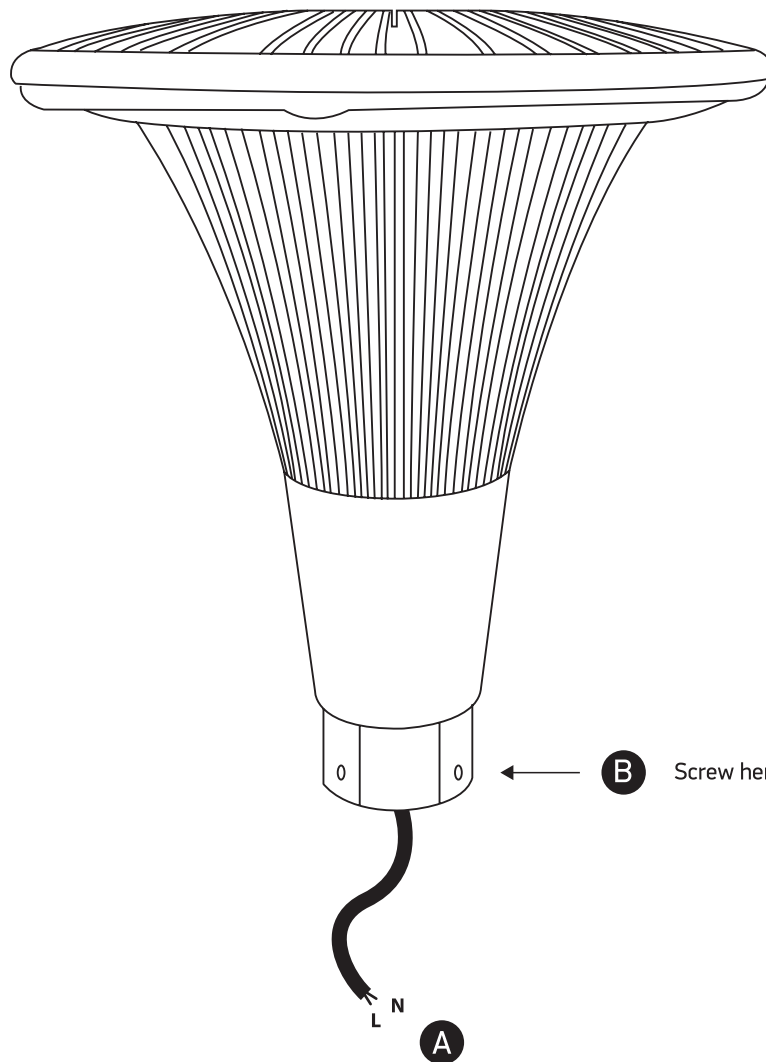

INSTALLATION MANUAL

70105

ecolight

CE

RoHS
COMPLIANT

100-240V | 50W | IP65 | Die cast

Complete with driver.

500cm
S

70
CRI

one
LIGHT

Warnings:

1. Make sure that the product is installed properly before connecting to electricity.
2. Do not cover the fitting.
3. Maintenance and installation should only be carried out by a professional electrician.