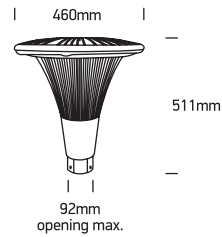

INSTALLATION MANUAL

70105

ecolight

CE

RoHS
COMPLIANT

100-240V | 50W | IP65 | Die cast

Complete with driver.

500cm
S