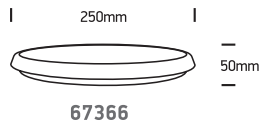

INSTALLATION MANUAL

67366, 67368, 67370

ecolight

80
CRI

Complete with driver

100-240V | SMD 2835 | 12W / 18W / 25W | IP54 | PC

one
LIGHT

Warnings: