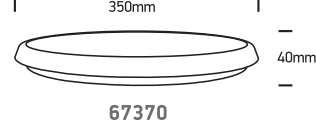

INSTALLATION MANUAL

67366, 67368, 67370

ecolight

80
CRI

Complete with driver

100-240V | SMD 2835 | 12W / 18W / 25W | IP54 | PC

one
LIGHT

Warnings: