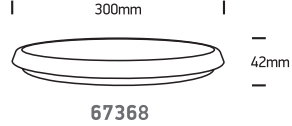

INSTALLATION MANUAL

67366, 67368, 67370

ecolight

80
CRI

Complete with driver

100-240V | SMD 2835 | 12W / 18W / 25W | IP54 | PC

one
LIGHT

Warnings: