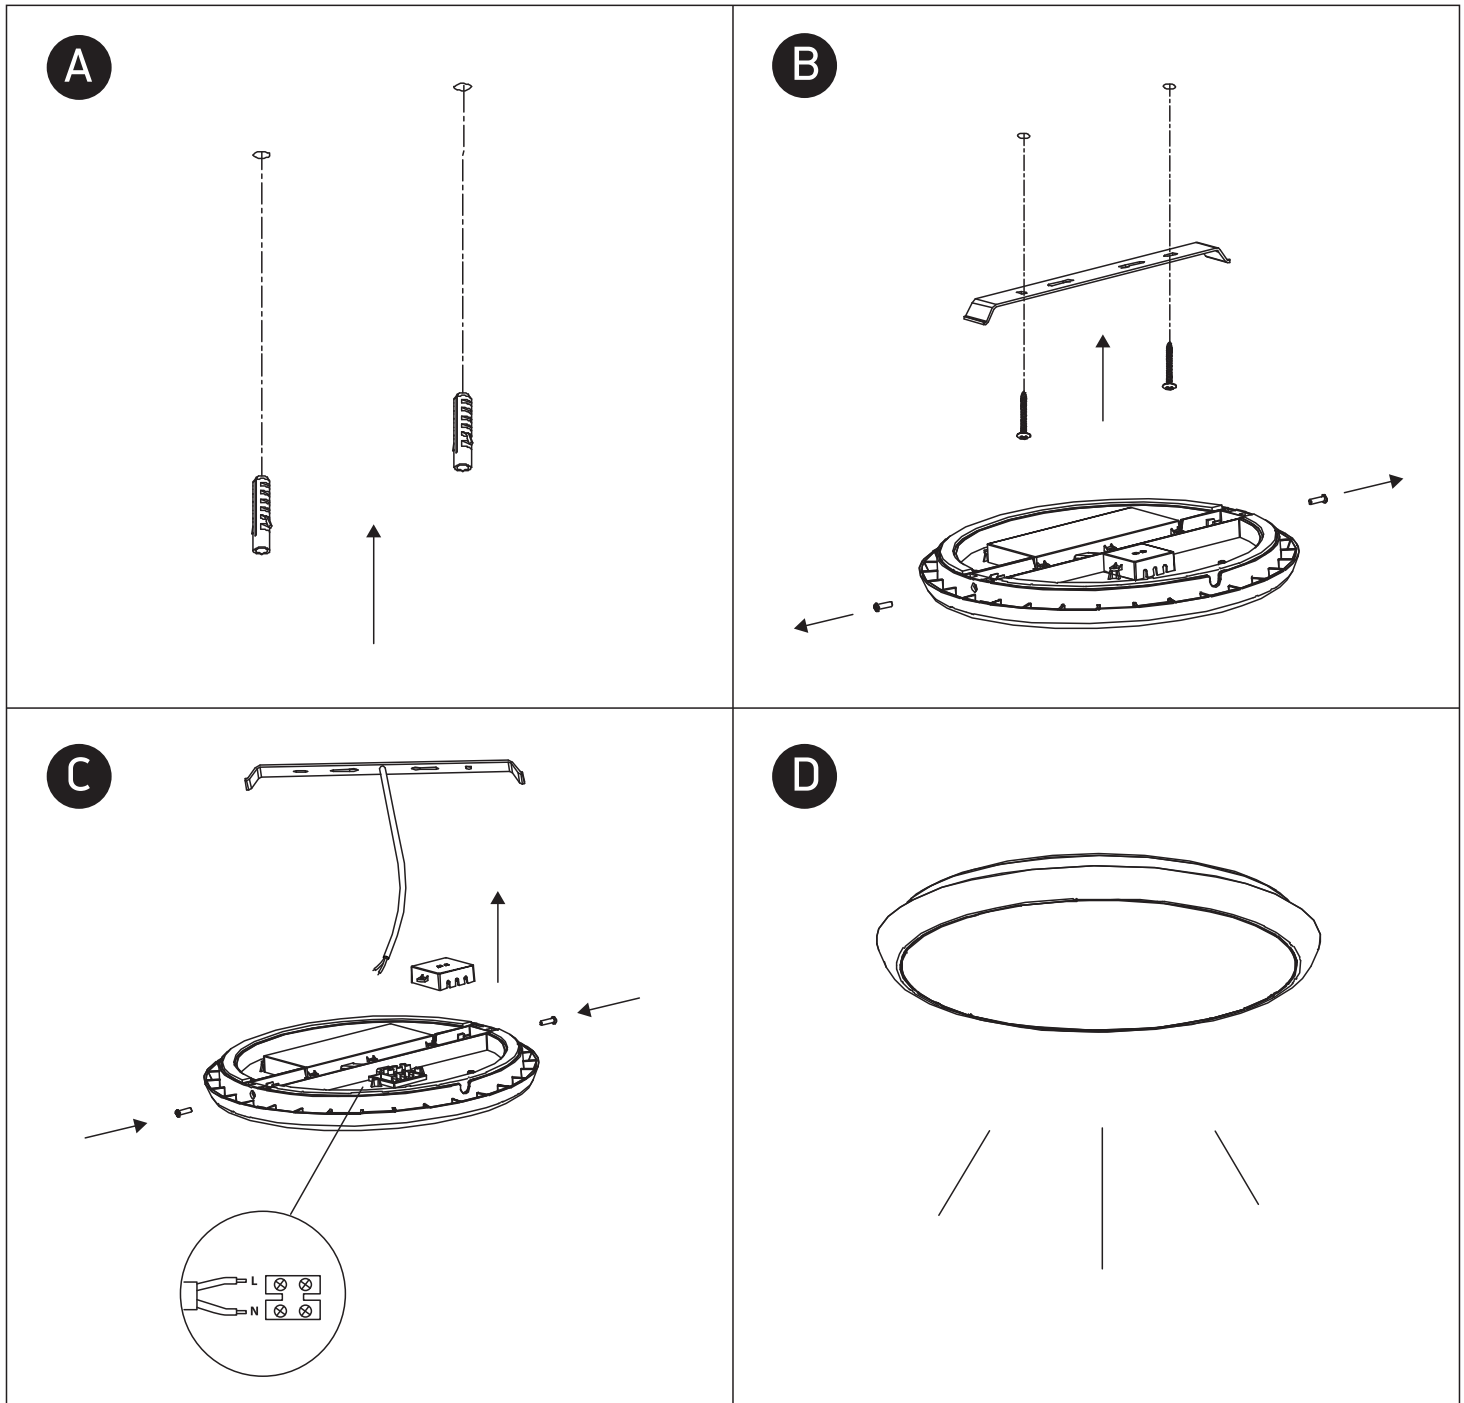

INSTALLATION MANUAL

67366, 67368, 67370

ecolight

80
CRI

Complete with driver

100-240V | SMD 2835 | 12W / 18W / 25W | IP54 | PC

one
LIGHT

Warnings: